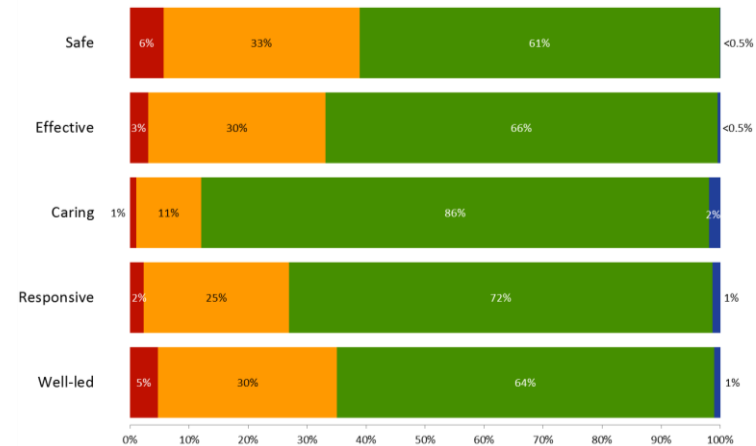

Ratings by Service Type: ASC North East

Key Question Comparison

Ratings by Key Question: North East

Ratings by Key Question: England

ASC Re-inspections: North East

All Re-inspections: ASC England

Based on 70 re-inspections (both focussed and comprehensive).
Improved means at least one key question improves and none deteriorate.
Deteriorated means at least one key question deteriorates and none improve.