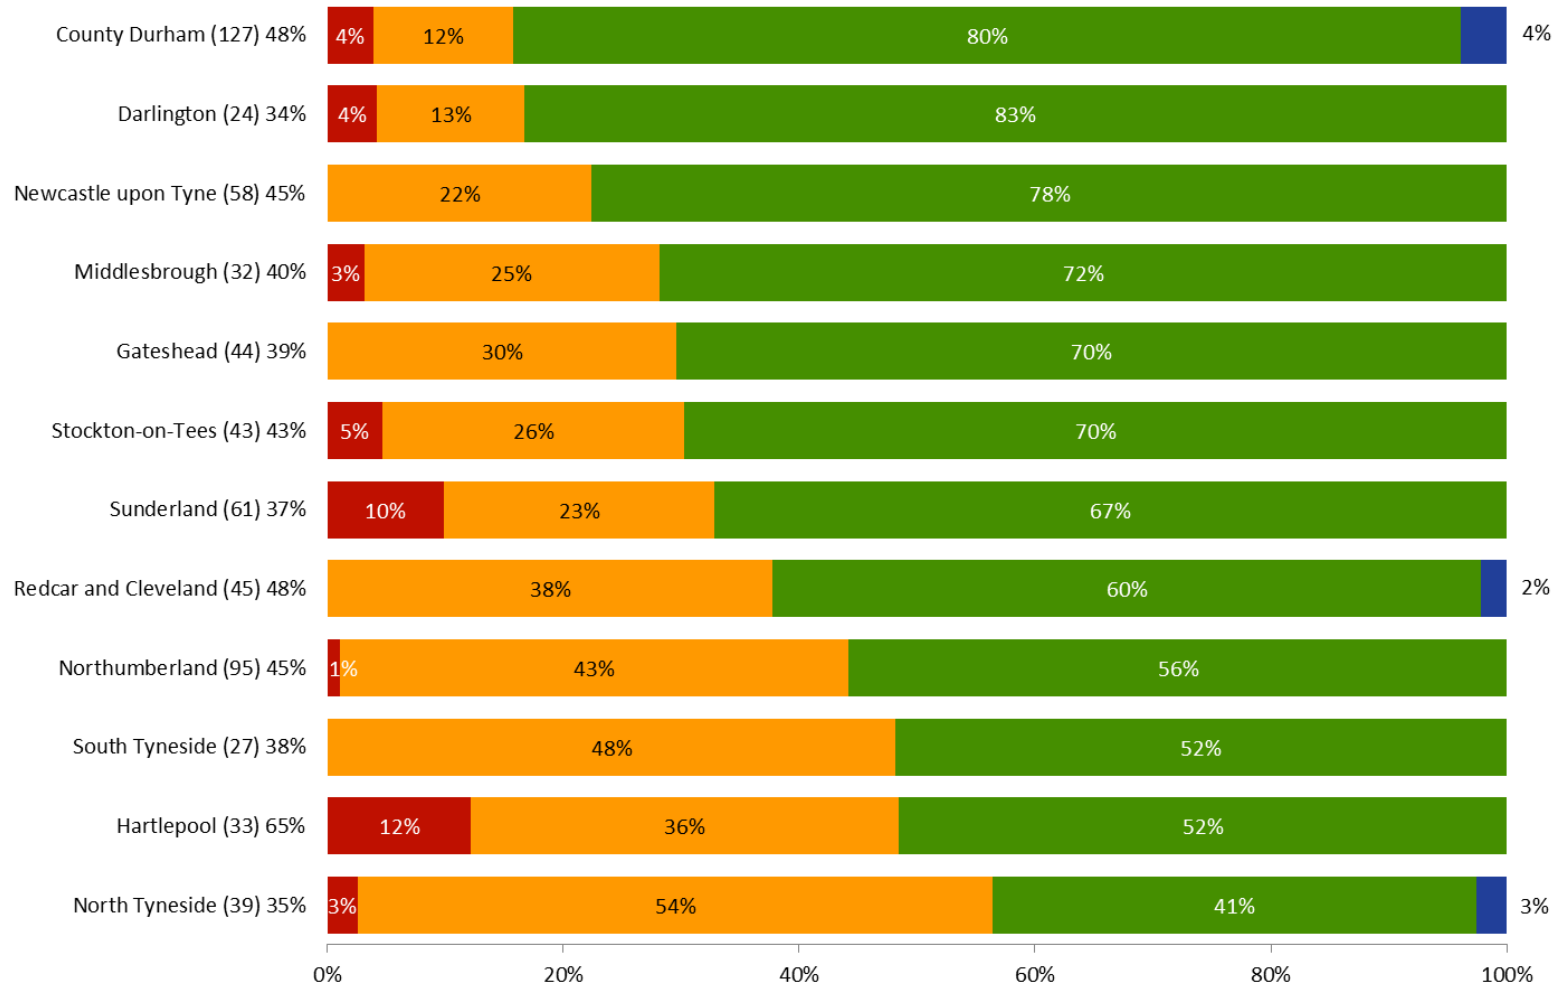

Ratings Update: ASC North East

February 2016

Overall Ratings by Region

NB. Figures in brackets show number of locations rated.

Overall Ratings across Local Authority Areas in the North East

NB. Figures in brackets show number of locations rated.

Ratings by Service Type: ASC North East

Key Question Comparison

Ratings by Key Question: North East

Ratings by Key Question: England

ASC Re-inspections: North East

All Re-inspections: ASC England

Based on 70 re-inspections (both focussed and comprehensive).
Improved means at least one key question improves and none deteriorate.
Deteriorated means at least one key question deteriorates and none improve.