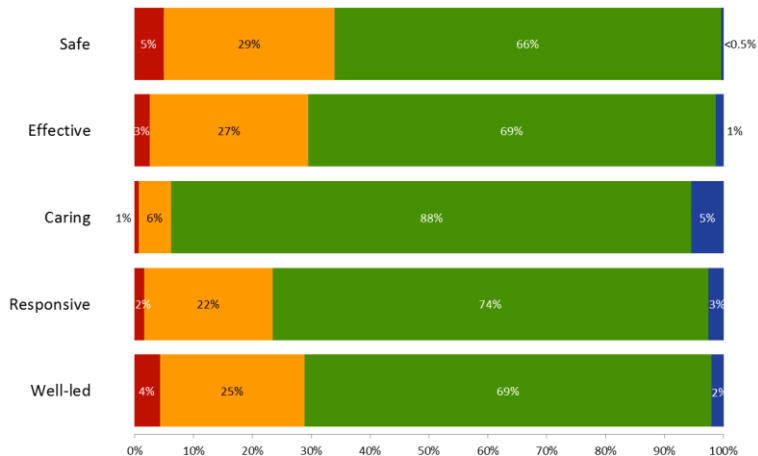

Ratings Update: ASC North East

February 2016

Overall Ratings by Region

NB. Figures in brackets show number of locations rated.

Overall Ratings across Local Authority Areas in the North East

NB. Figures in brackets show number of locations rated.

Ratings by Service Type: ASC North East

Key Question Comparison

Ratings by Key Question: North East

Ratings by Key Question: England

ASC Re-inspections: North East

All Re-inspections: ASC England

Based on 70 re-inspections (both focussed and comprehensive).
Improved means at least one key question improves and none deteriorate.
Deteriorated means at least one key question deteriorates and none improve.