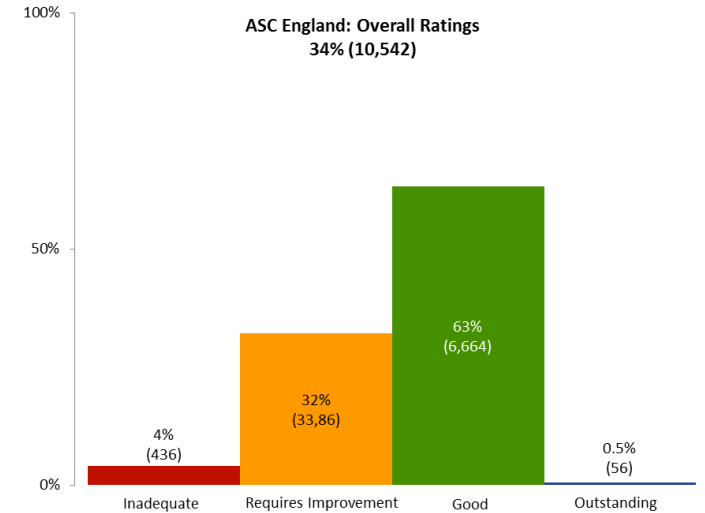

Ratings Update: ASC North East

February 2016

Overall Ratings by Region

NB. Figures in brackets show number of locations rated.

Overall Ratings across Local Authority Areas in the North East

NB. Figures in brackets show number of locations rated.

Ratings by Service Type: ASC North East

Key Question Comparison

Ratings by Key Question: North East

Ratings by Key Question: England

ASC Re-inspections: North East

All Re-inspections: ASC England

Based on 70 re-inspections (both focussed and comprehensive).
Improved means at least one key question improves and none deteriorate.
Deteriorated means at least one key question deteriorates and none improve.