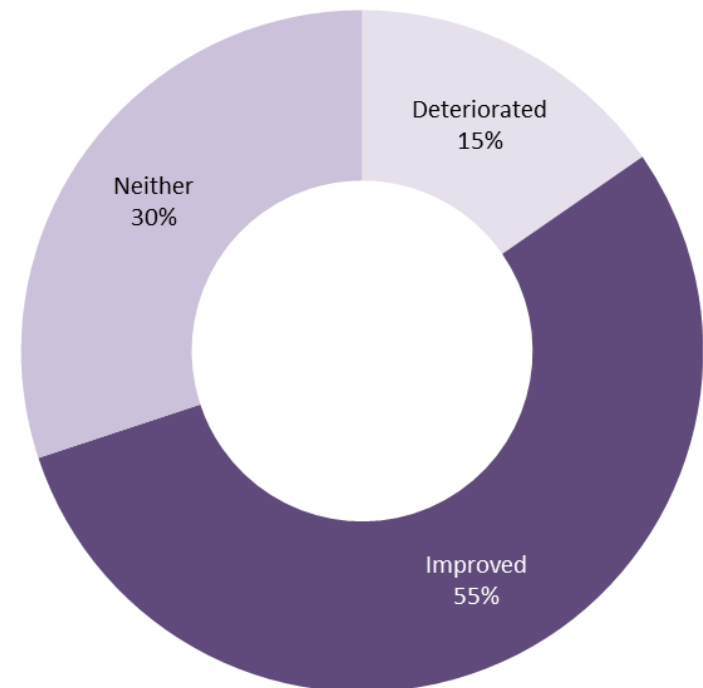

Ratings by Service Type: ASC North East

Key Question Comparison

Ratings by Key Question: North East

Ratings by Key Question: England

ASC Re-inspections: North East

All Re-inspections: ASC England

Based on 70 re-inspections (both focussed and comprehensive).
Improved means at least one key question improves and none deteriorate.
Deteriorated means at least one key question deteriorates and none improve.