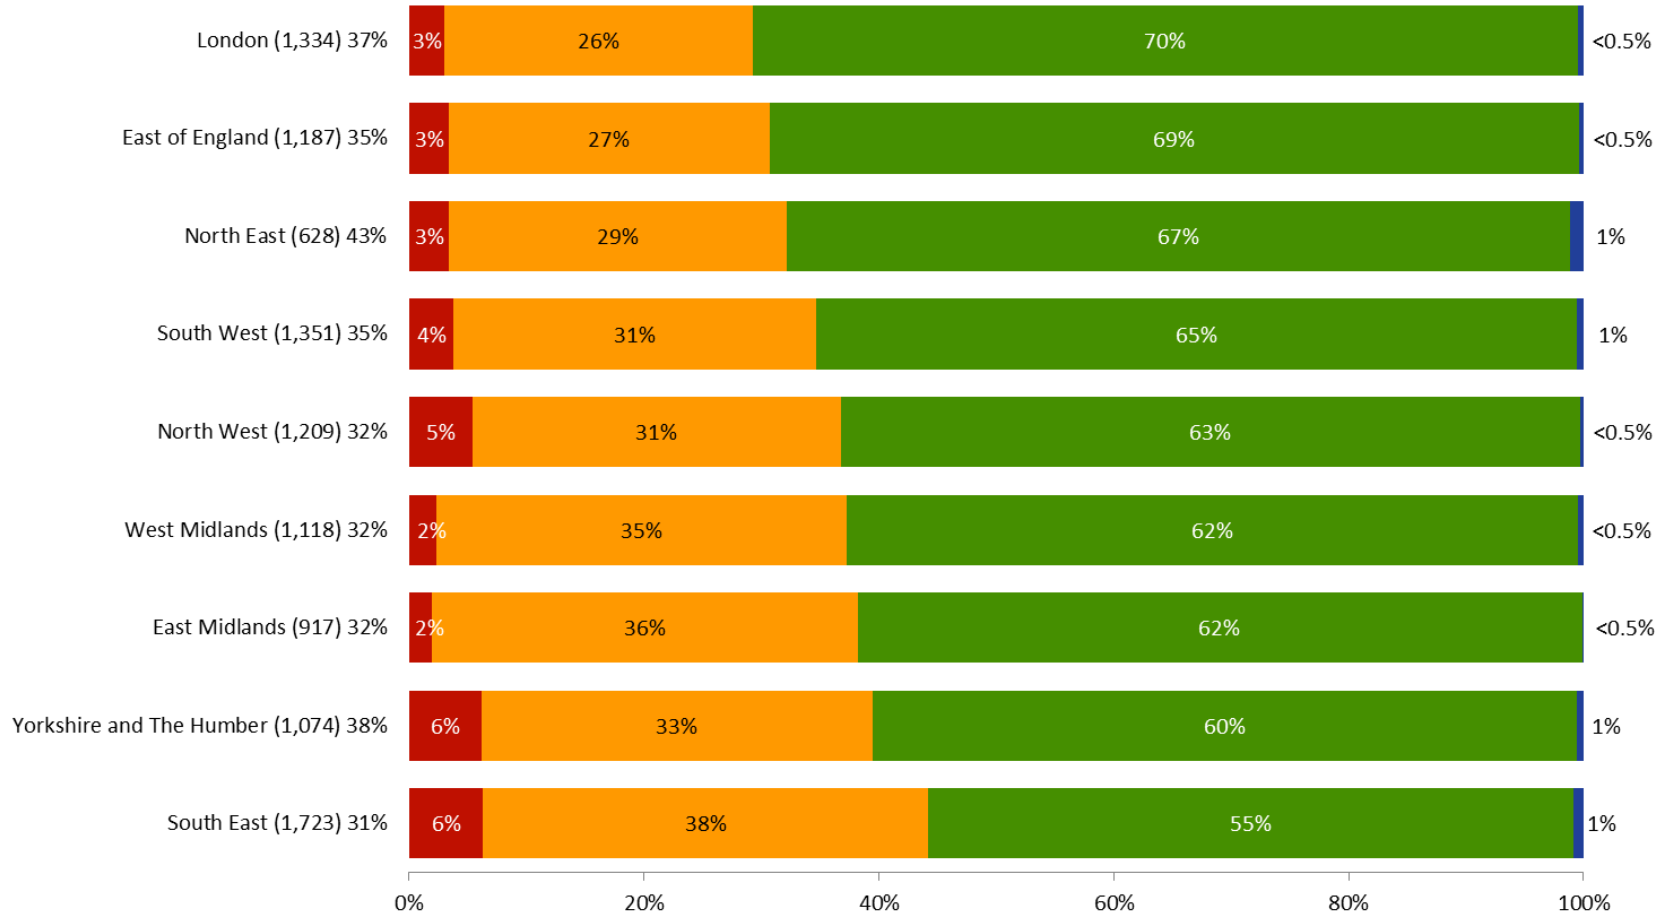

Ratings Update: ASC North East

February 2016

Overall Ratings by Region

NB. Figures in brackets show number of locations rated.

Overall Ratings across Local Authority Areas in the North East

NB. Figures in brackets show number of locations rated.

Ratings by Service Type: ASC North East

Key Question Comparison

Ratings by Key Question: North East

Ratings by Key Question: England

ASC Re-inspections: North East

All Re-inspections: ASC England

Based on 70 re-inspections (both focussed and comprehensive).
Improved means at least one key question improves and none deteriorate.
Deteriorated means at least one key question deteriorates and none improve.