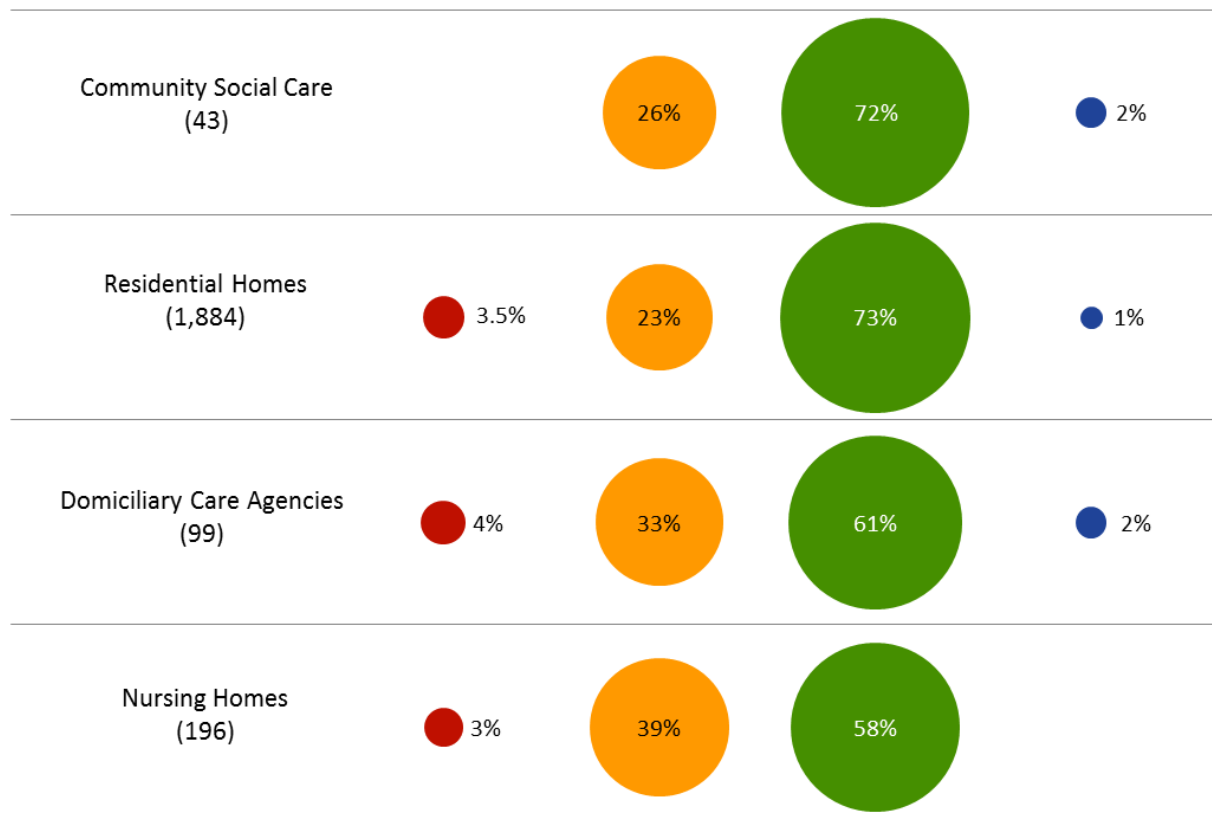

Ratings Update: ASC North East

February 2016

Overall Ratings by Region

NB. Figures in brackets show number of locations rated.

Overall Ratings across Local Authority Areas in the North East

NB. Figures in brackets show number of locations rated.

Ratings by Service Type: ASC North East

Key Question Comparison

Ratings by Key Question: North East

Ratings by Key Question: England

ASC Re-inspections: North East

All Re-inspections: ASC England

Based on 70 re-inspections (both focussed and comprehensive).
Improved means at least one key question improves and none deteriorate.
Deteriorated means at least one key question deteriorates and none improve.