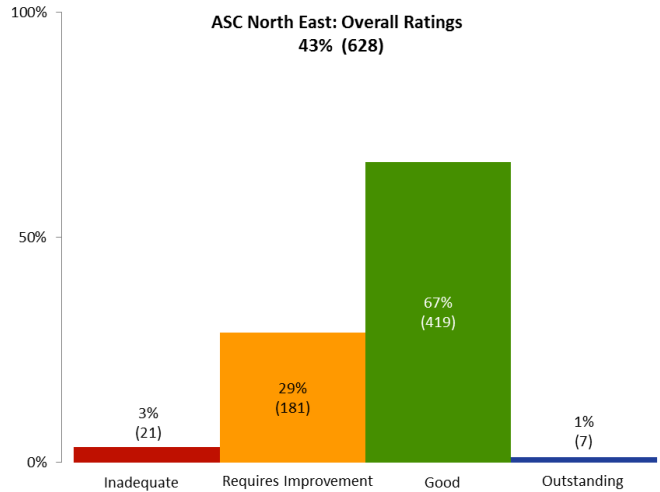

Ratings Update: ASC North East

February 2016

Overall Ratings by Region

NB. Figures in brackets show number of locations rated.

Overall Ratings across Local Authority Areas in the North East

NB. Figures in brackets show number of locations rated.

Ratings by Service Type: ASC North East

Key Question Comparison

Ratings by Key Question: North East

Ratings by Key Question: England

ASC Re-inspections: North East

All Re-inspections: ASC England

Based on 70 re-inspections (both focussed and comprehensive).
Improved means at least one key question improves and none deteriorate.
Deteriorated means at least one key question deteriorates and none improve.