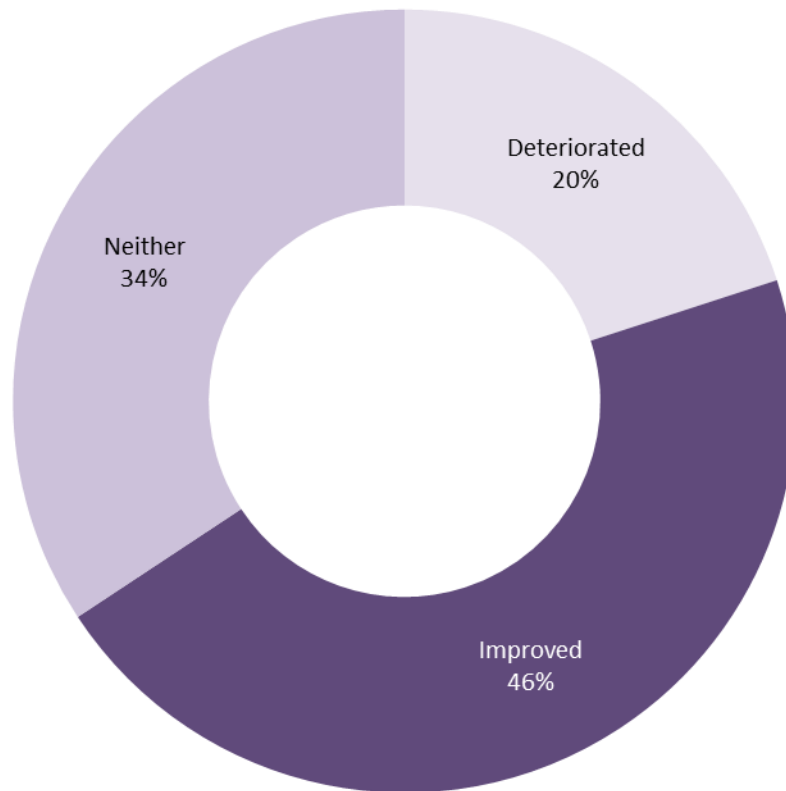

Ratings by Service Type: ASC North East

Key Question Comparison

Ratings by Key Question: North East

Ratings by Key Question: England

ASC Re-inspections: North East

All Re-inspections: ASC England

Based on 70 re-inspections (both focussed and comprehensive).
Improved means at least one key question improves and none deteriorate.
Deteriorated means at least one key question deteriorates and none improve.