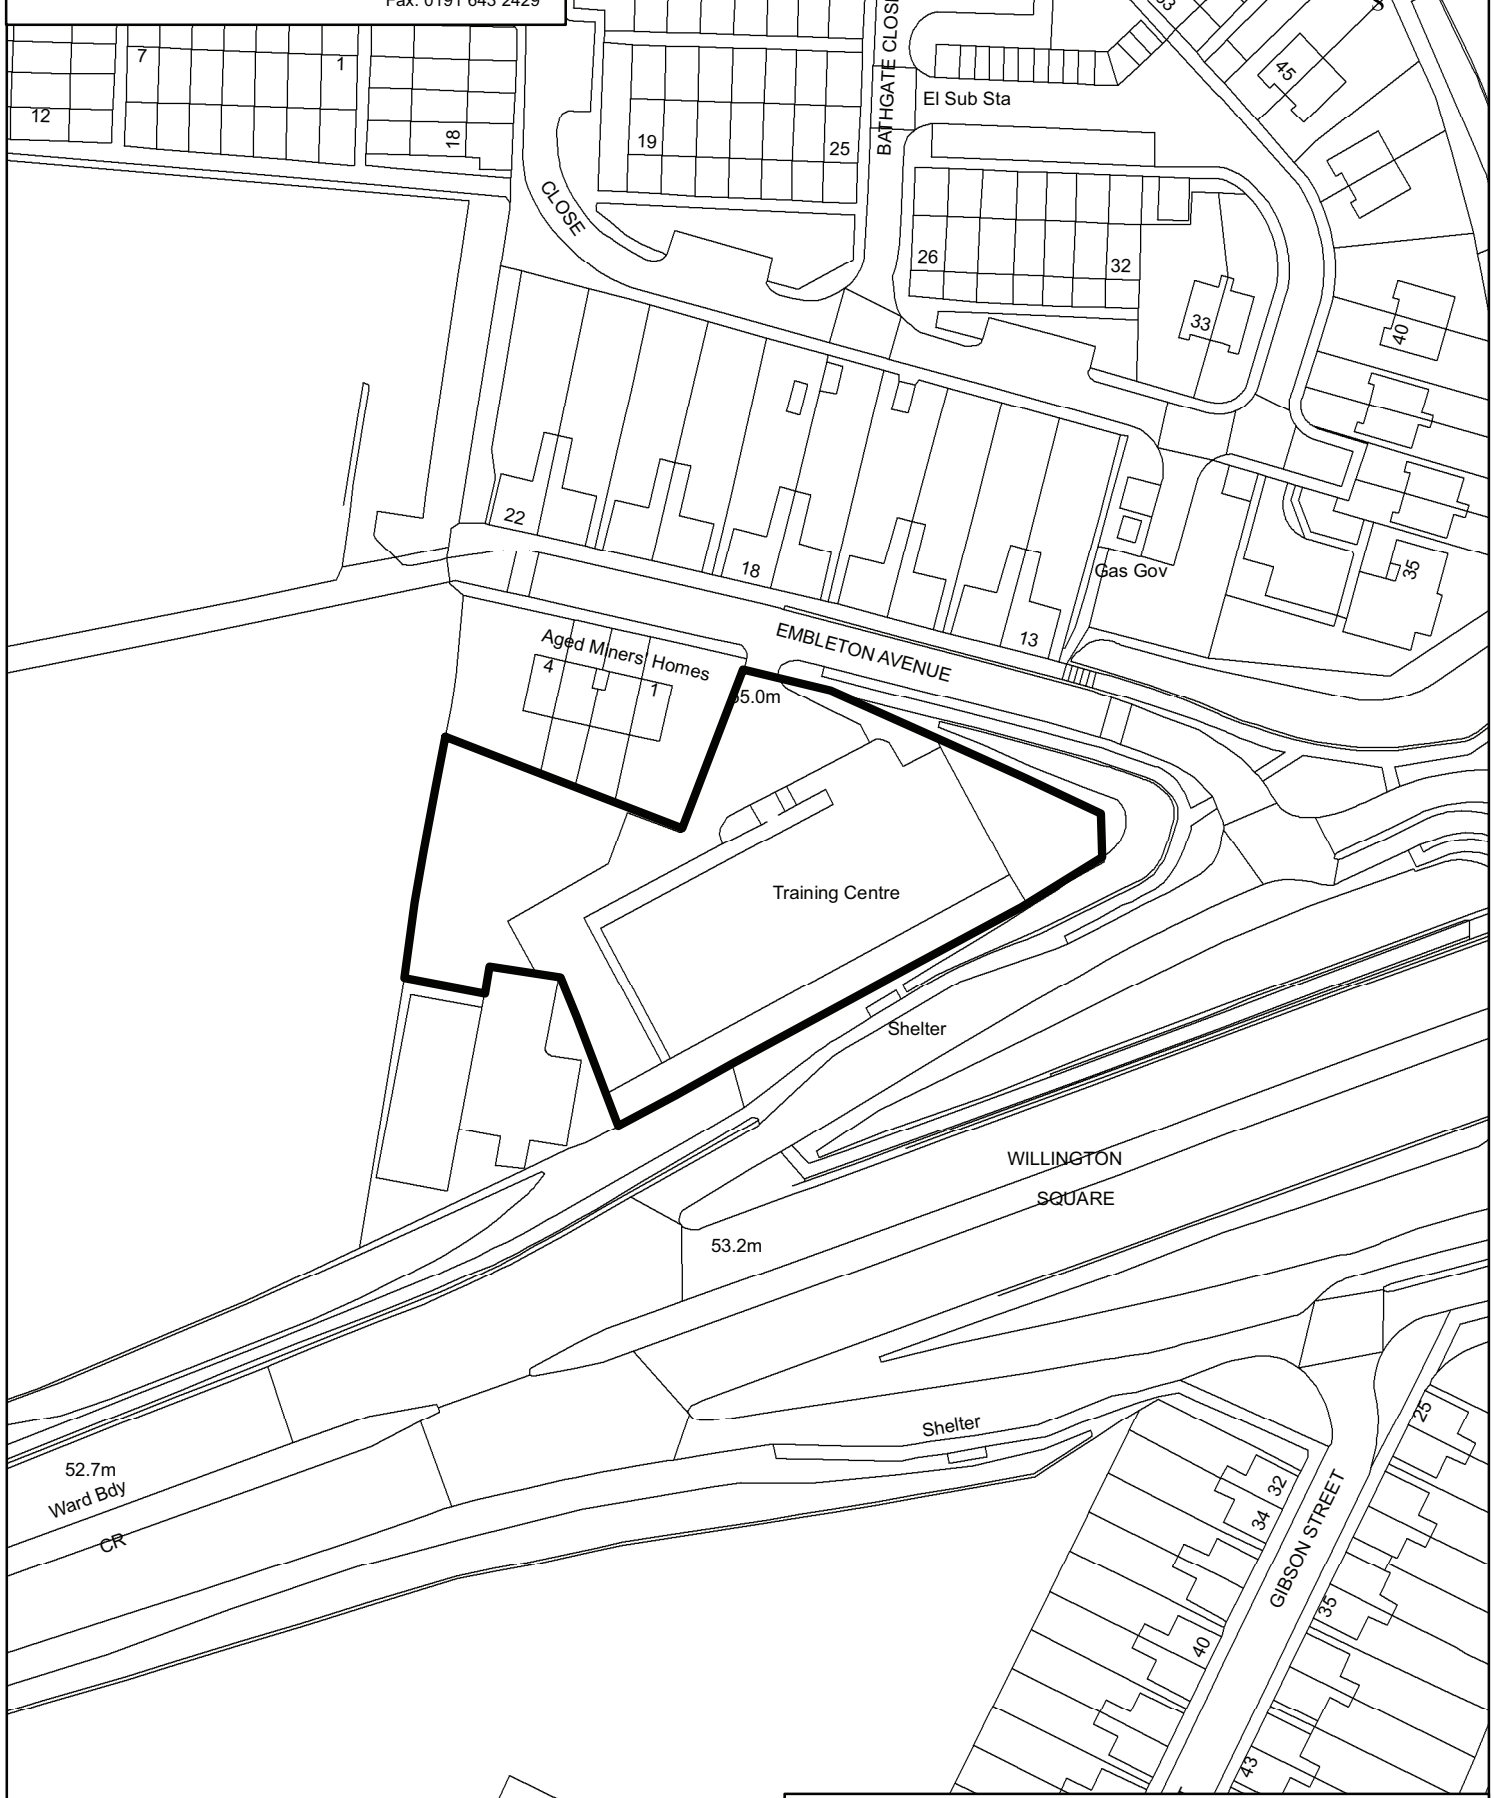

**APPENDIX 1**  
Embleton Avenue Skills and  
Enterprise Centre

Scale: 1:1,250 @A4  
OS Ref: NZ3168SW  
Date: 12/09/2014  
GL