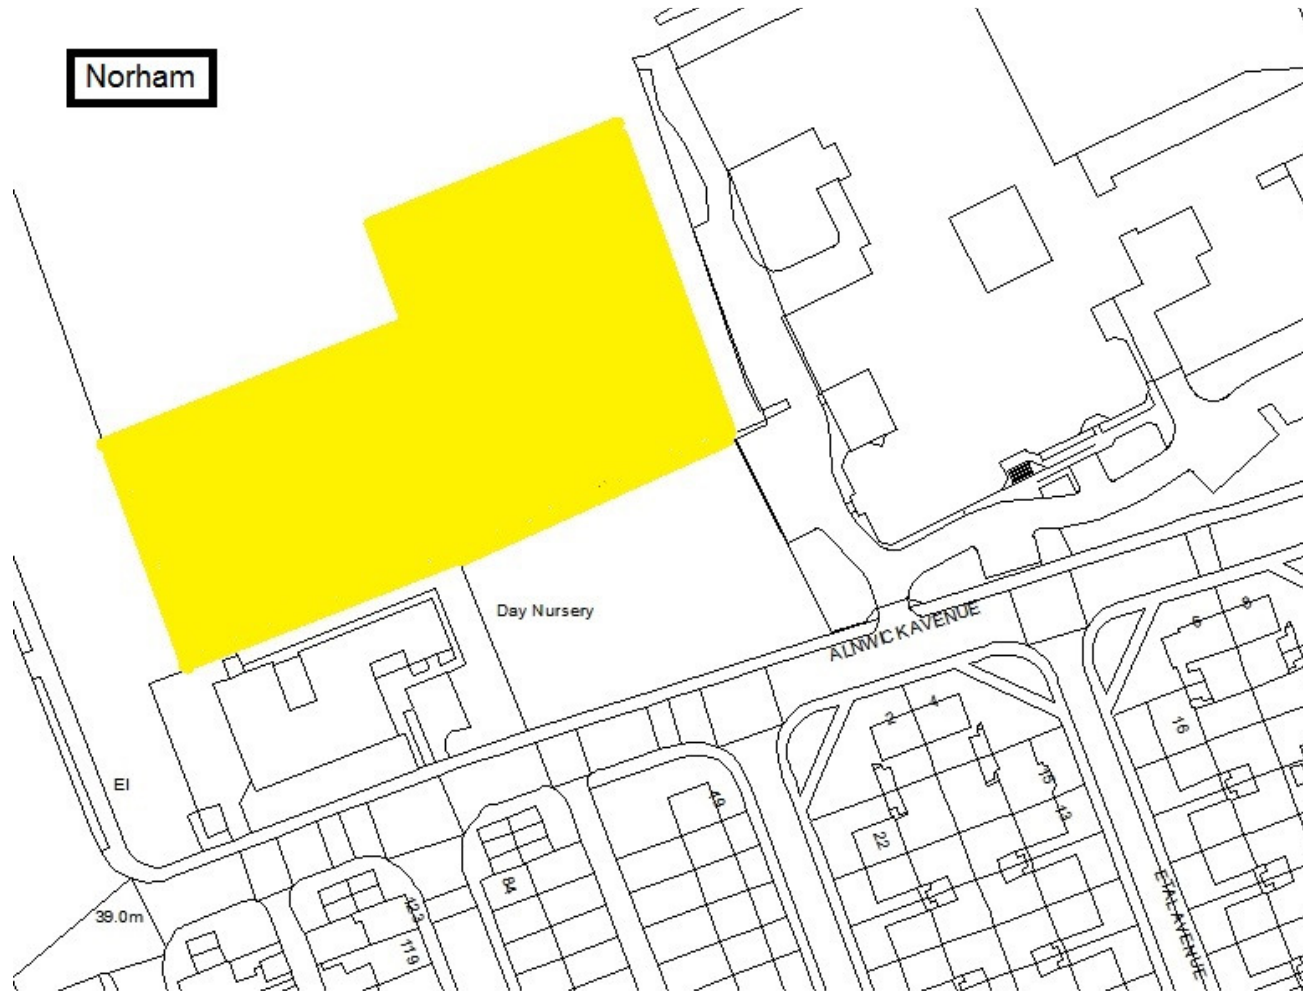

Schedule 1 – Play Sites. Map 1.27 Merlin Place Play Site

-  Dogs on Leads
-  Dogs banned

Schedule 1 – Play Sites. Map 1.28 Moorside Play Site & Kick About

- Dogs on Leads
- Dogs banned

Schedule 1 – Play Sites. Map 1.29 Murrayfields Play Site

- Dogs on Leads
- Dogs banned

Schedule 1 – Play Sites. Map 1.30 Nelson Terrace Play Site

-  Dogs on Leads
-  Dogs banned

Schedule 1 – Play Sites. Map 1.31 Norham Play Site & MUGA

- Dogs on Leads
- Dogs banned

Norham

Schedule 1 – Play Sites. Map 1.32 North Terrace Ball Games Area

-  Dogs on Leads
-  Dogs banned

Schedule 1 – Play Sites. Map 1.33 Northumberland Park Play Site & BMX Track

-  Dogs on Leads
-  Dogs banned