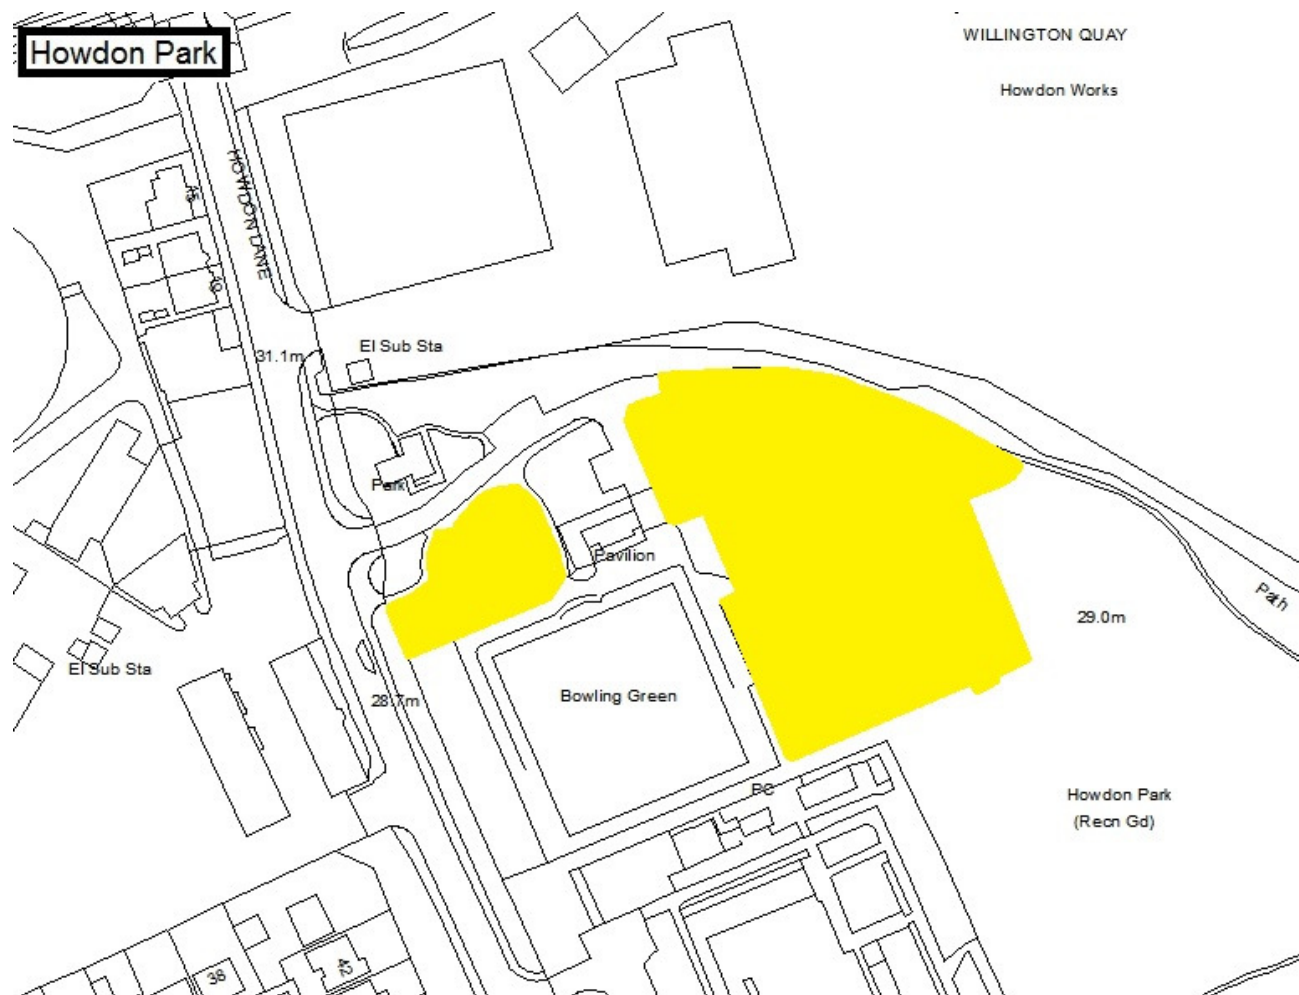

Schedule 1 – Play Sites. Map 1.19 Howdon Park Play Site, Skate Area & MUGA

- Dogs on Leads
- Dogs banned