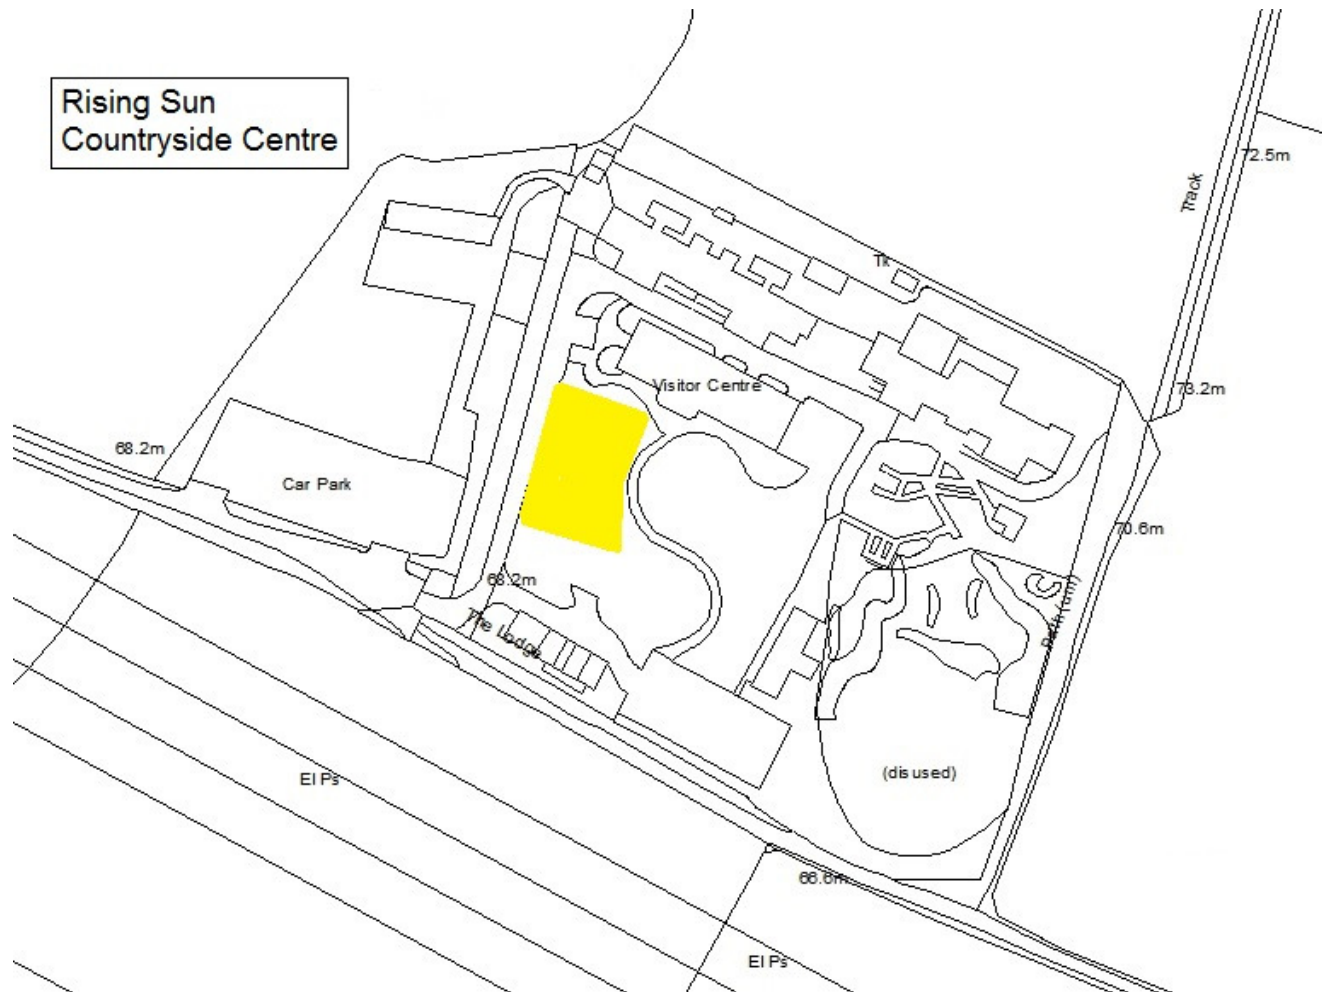

Schedule 1 – Play Sites. Map 1.1 Alexander Scott Park Play Site

- Dogs on Leads
- Dogs banned

Schedule 1 – Play Sites. Map 1.2 Annitsford Play Site

-  Dogs on Leads
-  Dogs banned

Schedule 1 – Play Sites. Map 1.3 The Avenue Play Site

Schedule 1 – Play Sites. Map 1.39 Pool Park Play Site

-  Dogs on Leads
-  Dogs banned

Schedule 1 – Play Sites. Map 1.40 Richardson Dees Park Play Site, Skate Park & MUGA

-  Dogs on Leads
-  Dogs banned

Schedule 1 – Play Sites. Map 1.56 Rising Sun Countryside Centre Play Site

- Dogs on Leads
- Dogs banned

Schedule 1 – Play Sites. Map 1.42 Rockcliffe Park Play Site

-  Dogs on Leads
-  Dogs banned

Schedule 1 – Play Sites. Map 1.43 Seaton Burn Play Site

- Dogs on Leads
- Dogs banned

Schedule 1 – Play Sites. Map 1.44 Springfield Park Play Site

- Dogs on Leads
- Dogs banned

Schedule 1 – Play Sites. Map 1.45 Station Road Play Site & MUGA

-  Dogs on Leads
-  Dogs banned

Schedule 1 – Play Sites. Map 1.46 Stonelea Play Site