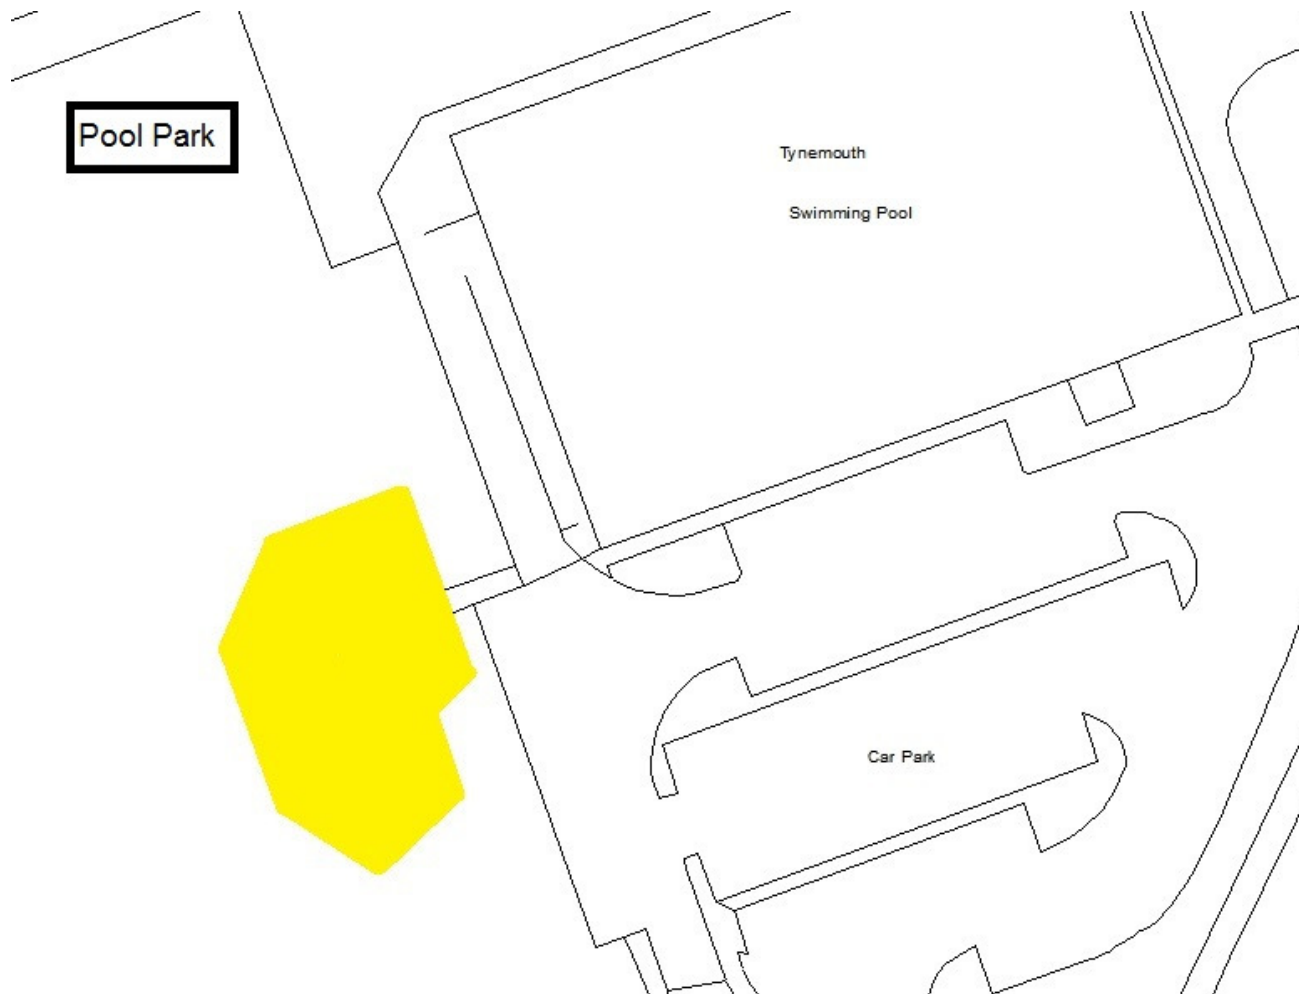

-  Dogs on Leads
-  Dogs banned

Schedule 1 – Play Sites. Map 1.37 Panama Skate Park

- Dogs on Leads
- Dogs banned

Panama

Schedule 1 – Play Sites. Map 1.38 Pearson Park Play Site

-  Dogs on Leads
-  Dogs banned

Schedule 1 – Play Sites. Map 1.39 Pool Park Play Site

-  Dogs on Leads
-  Dogs banned

Schedule 1 – Play Sites. Map 1.40 Richardson Dees Park Play Site, Skate Park & MUGA

-  Dogs on Leads
-  Dogs banned

Schedule 1 – Play Sites. Map 1.56 Rising Sun Countryside Centre Play Site