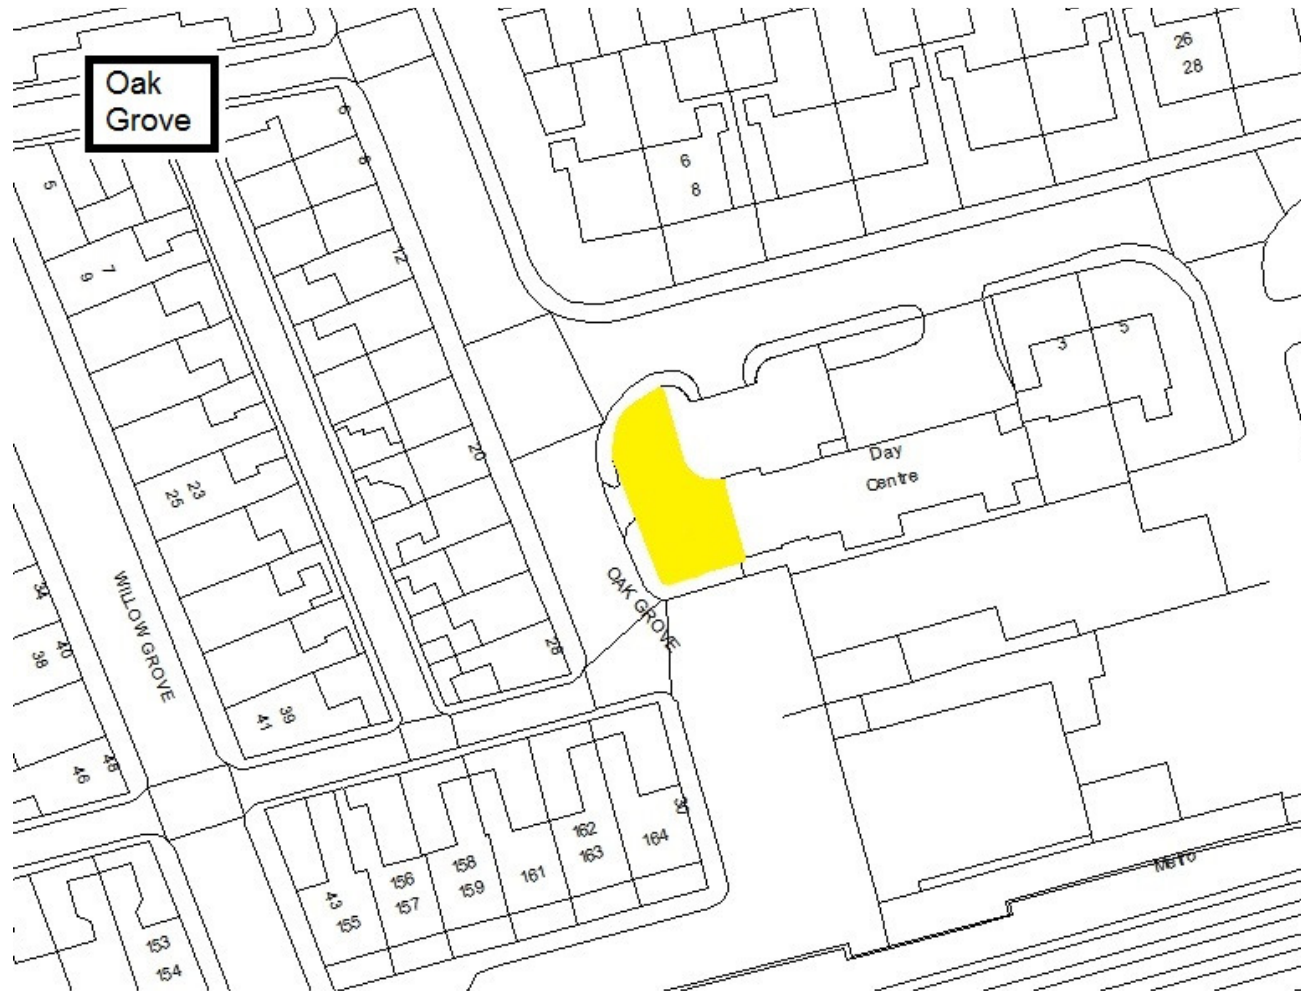

Norham

Schedule 1 – Play Sites. Map 1.32 North Terrace Ball Games Area

-  Dogs on Leads
-  Dogs banned

Schedule 1 – Play Sites. Map 1.33 Northumberland Park Play Site & BMX Track

-  Dogs on Leads
-  Dogs banned

Schedule 1 – Play Sites. Map 1.34 Oak Grove Play Site

-  Dogs on Leads
-  Dogs banned

Schedule 1 – Play Sites. Map 1.35 Oxford Centre Play Site & MUGA

-  Dogs on Leads
-  Dogs banned

Schedule 1 – Play Sites. Map 1.36 Palmersville Play Site