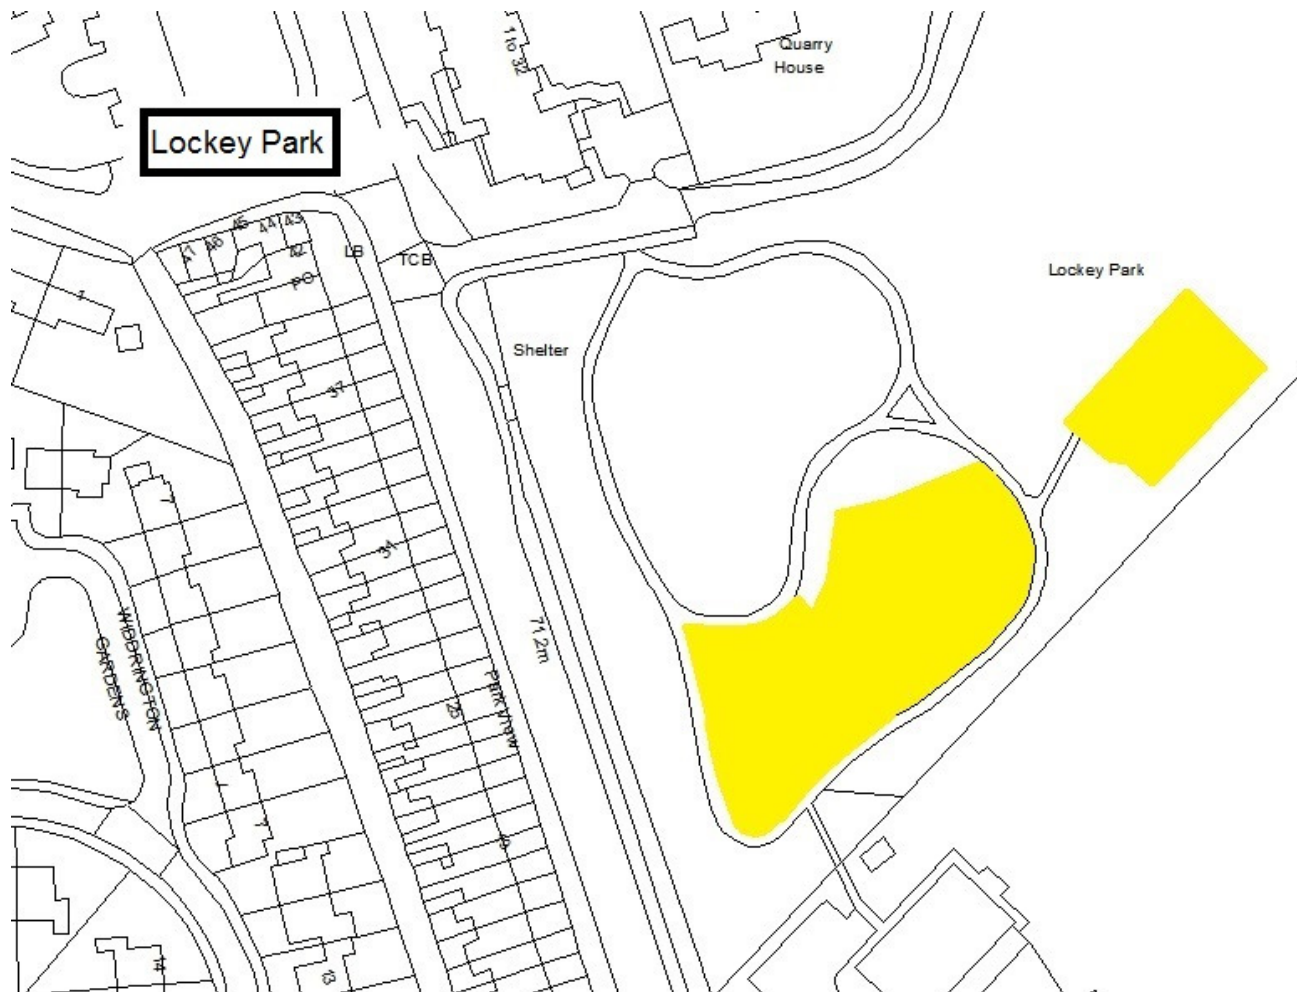

Schedule 1 – Play Sites. Map 1.1 Alexander Scott Park Play Site

- Dogs on Leads
- Dogs banned

Schedule 1 – Play Sites. Map 1.2 Annitsford Play Site

-  Dogs on Leads
-  Dogs banned

Schedule 1 – Play Sites. Map 1.3 The Avenue Play Site

Schedule 1 – Play Sites. Map 1.22 Kings Road South, The Covers Play Site

- Dogs on Leads
- Dogs banned

Schedule 1 – Play Sites. Map 1.23 Langley MUGA

-  Dogs on Leads
-  Dogs banned

Schedule 1 – Play Sites. Map 1.24 Links Road Play Site

- Dogs on Leads
- Dogs banned

Schedule 1 – Play Sites. Map 1.25 Lockey Park Play Site & MUGA

-  Dogs on Leads
-  Dogs banned

Schedule 1 – Play Sites. Map 1.26 Marmion Terrace Play Site

- Dogs on Leads
- Dogs banned

Schedule 1 – Play Sites. Map 1.27 Merlin Place Play Site

-  Dogs on Leads
-  Dogs banned

Schedule 1 – Play Sites. Map 1.28 Moorside Play Site & Kick About

- Dogs on Leads
- Dogs banned

Schedule 1 – Play Sites. Map 1.29 Murrayfields Play Site