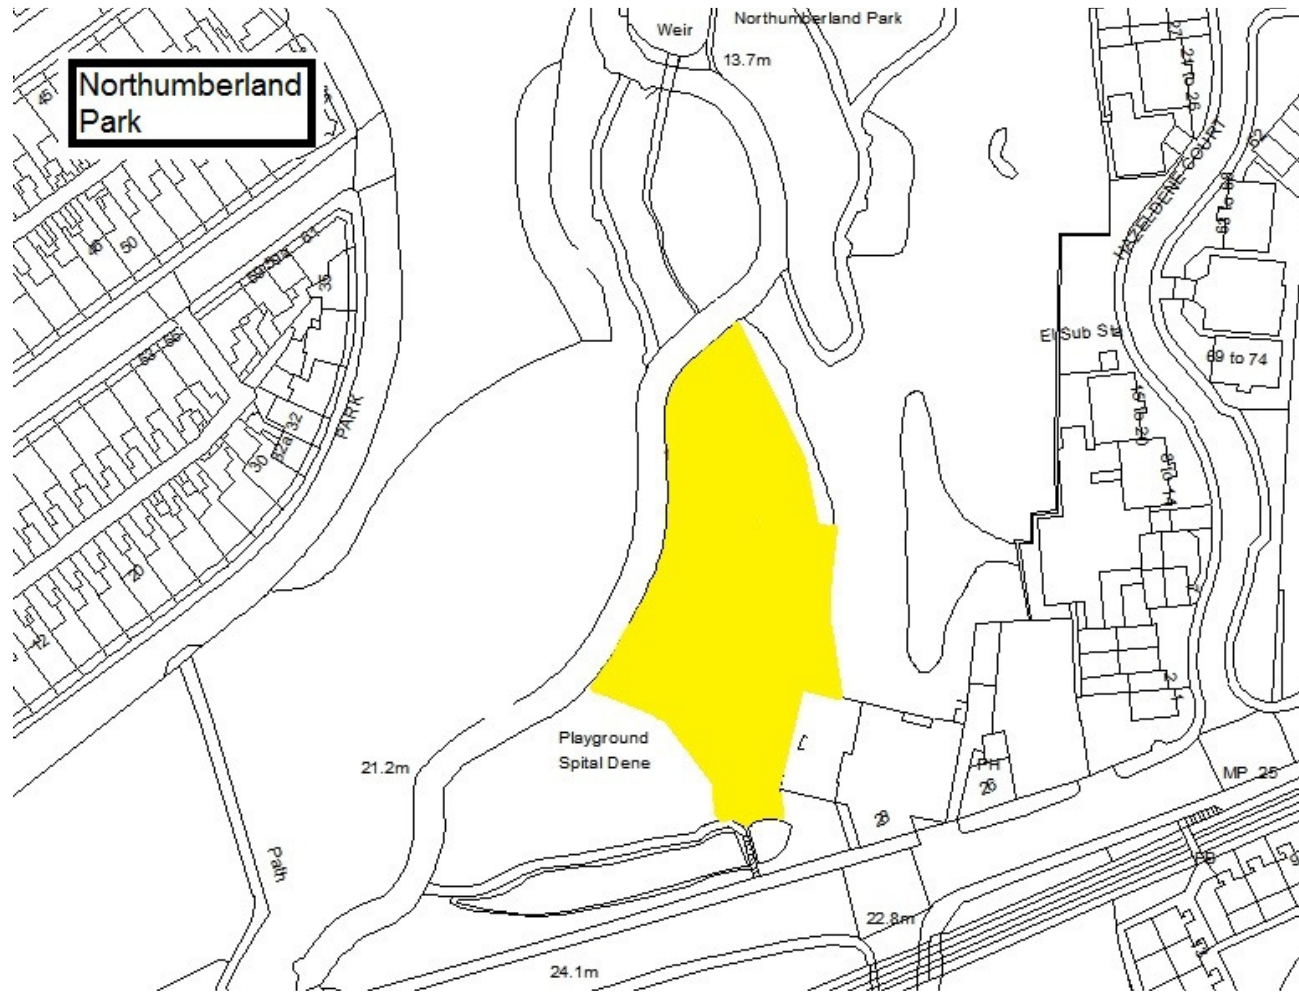

Schedule 1 – Play Sites. Map 1.27 Merlin Place Play Site

-  Dogs on Leads
-  Dogs banned

Schedule 1 – Play Sites. Map 1.28 Moorside Play Site & Kick About

- Dogs on Leads
- Dogs banned

Schedule 1 – Play Sites. Map 1.29 Murrayfields Play Site

- Dogs on Leads
- Dogs banned

Schedule 1 – Play Sites. Map 1.30 Nelson Terrace Play Site

-  Dogs on Leads
-  Dogs banned

Schedule 1 – Play Sites. Map 1.31 Norham Play Site & MUGA

- Dogs on Leads
- Dogs banned

Norham

Schedule 1 – Play Sites. Map 1.32 North Terrace Ball Games Area

-  Dogs on Leads
-  Dogs banned

Schedule 1 – Play Sites. Map 1.33 Northumberland Park Play Site & BMX Track

-  Dogs on Leads
-  Dogs banned

Schedule 1 – Play Sites. Map 1.34 Oak Grove Play Site

-  Dogs on Leads
-  Dogs banned

Schedule 1 – Play Sites. Map 1.35 Oxford Centre Play Site & MUGA

-  Dogs on Leads
-  Dogs banned

Schedule 1 – Play Sites. Map 1.36 Palmersville Play Site