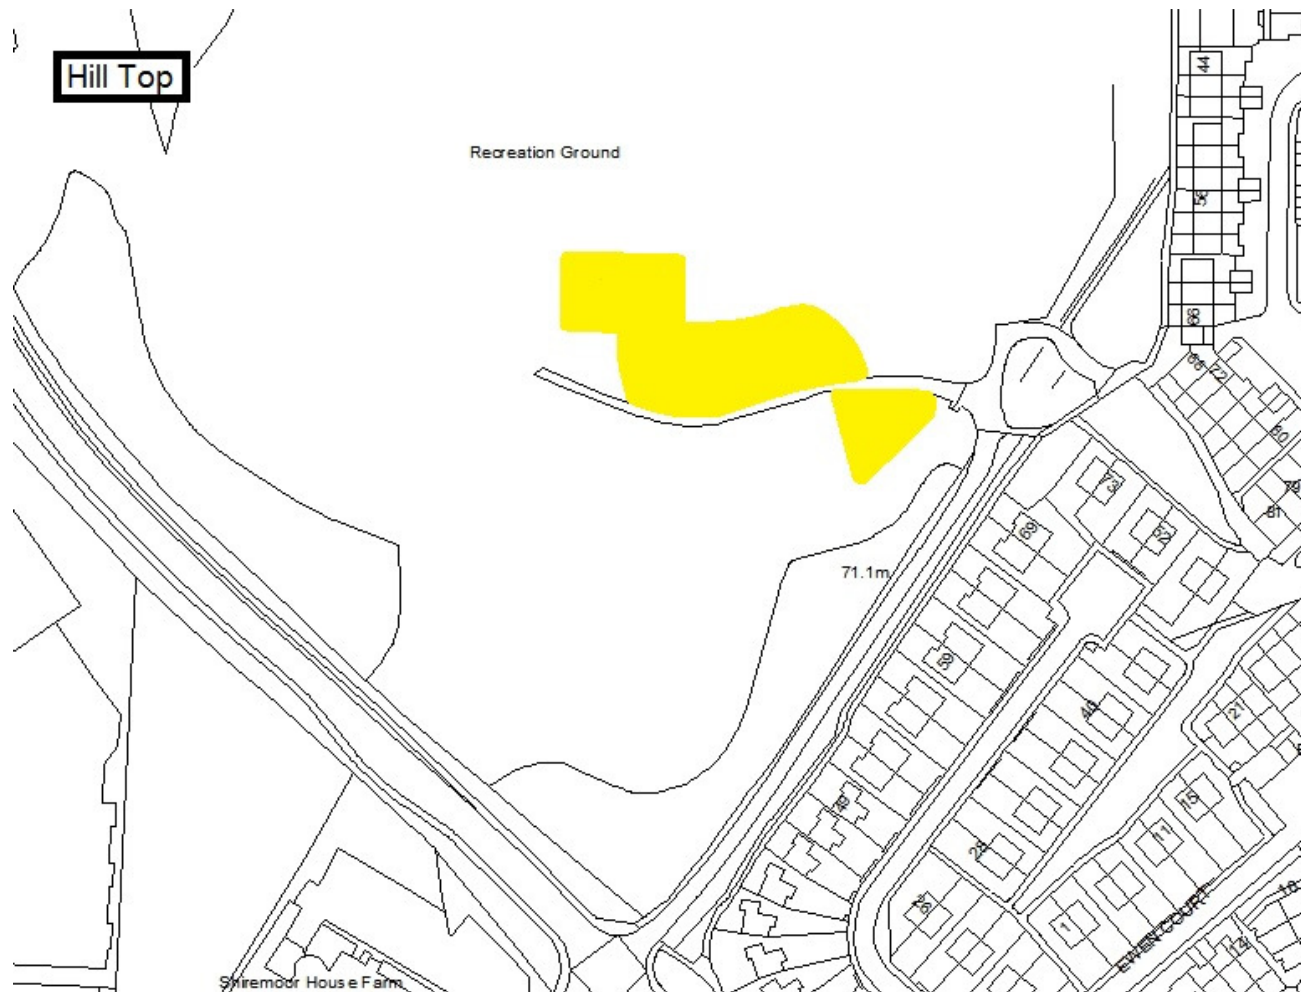

Schedule 1 – Play Sites. Map 1.15 Hill Top Play Site & MUGA

- Dogs on Leads
- Dogs banned