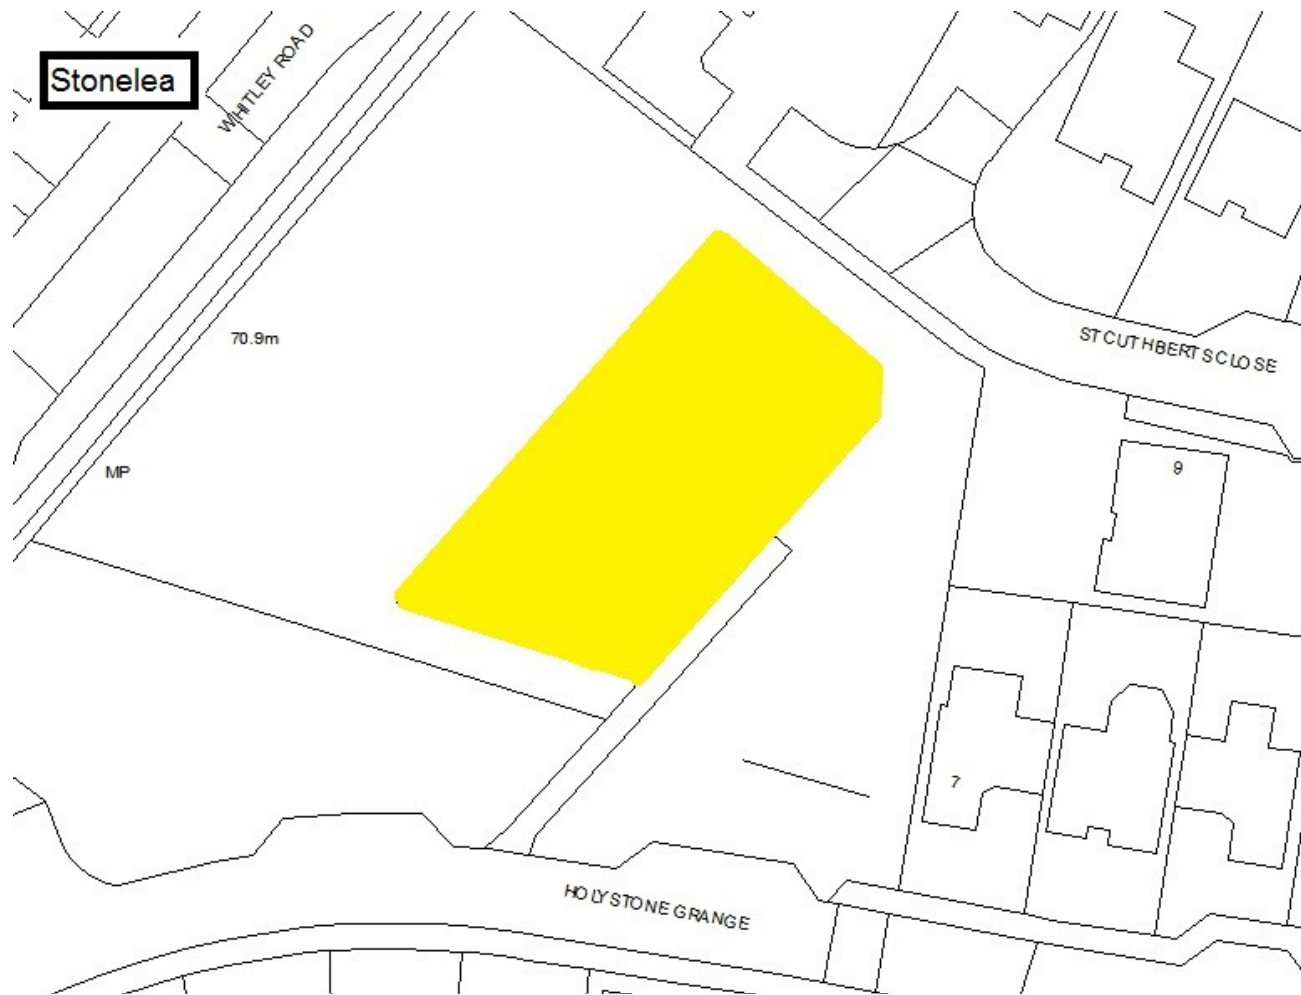

Schedule 1 – Play Sites. Map 1.1 Alexander Scott Park Play Site

- Dogs on Leads
- Dogs banned

Schedule 1 – Play Sites. Map 1.2 Annitsford Play Site

-  Dogs on Leads
-  Dogs banned

Schedule 1 – Play Sites. Map 1.3 The Avenue Play Site

Schedule 1 – Play Sites. Map 1.44 Springfield Park Play Site

- Dogs on Leads
- Dogs banned

Schedule 1 – Play Sites. Map 1.45 Station Road Play Site & MUGA

-  Dogs on Leads
-  Dogs banned

Schedule 1 – Play Sites. Map 1.46 Stonelea Play Site

- Dogs on Leads
- Dogs banned

Schedule 1 – Play Sites. Map 1.47 Tall Trees Play Site

- Dogs on Leads
- Dogs banned

Schedule 1 – Play Sites. Map 1.48 The Parks Skate Park

- Dogs on Leads
- Dogs banned

Schedule 1 – Play Sites. Map 1.49 Tynemouth Park Play Site