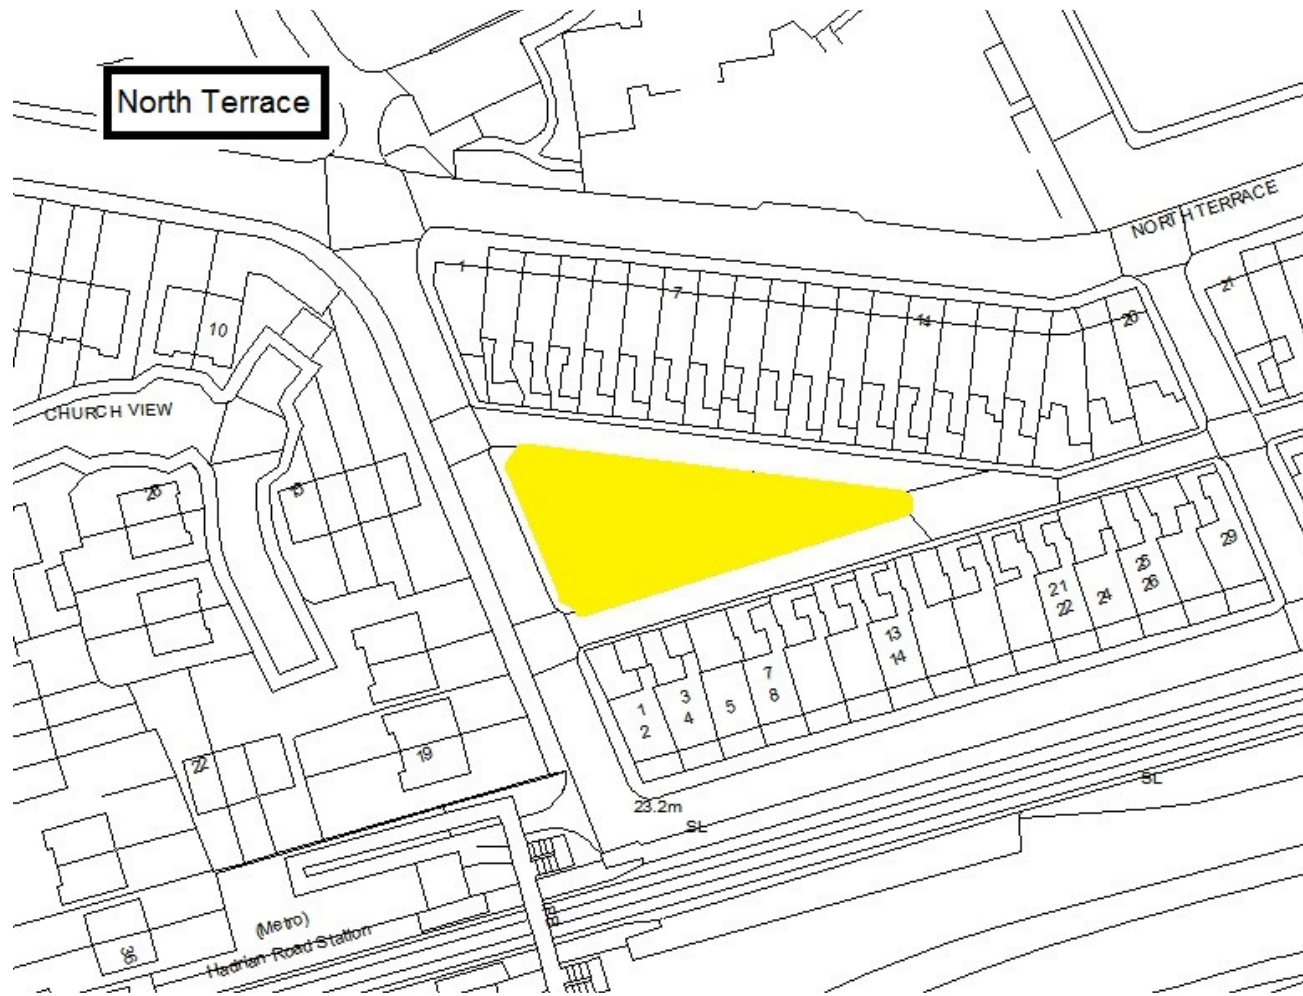

Schedule 1 – Play Sites. Map 1.32 North Terrace Ball Games Area

- Dogs on Leads
- Dogs banned