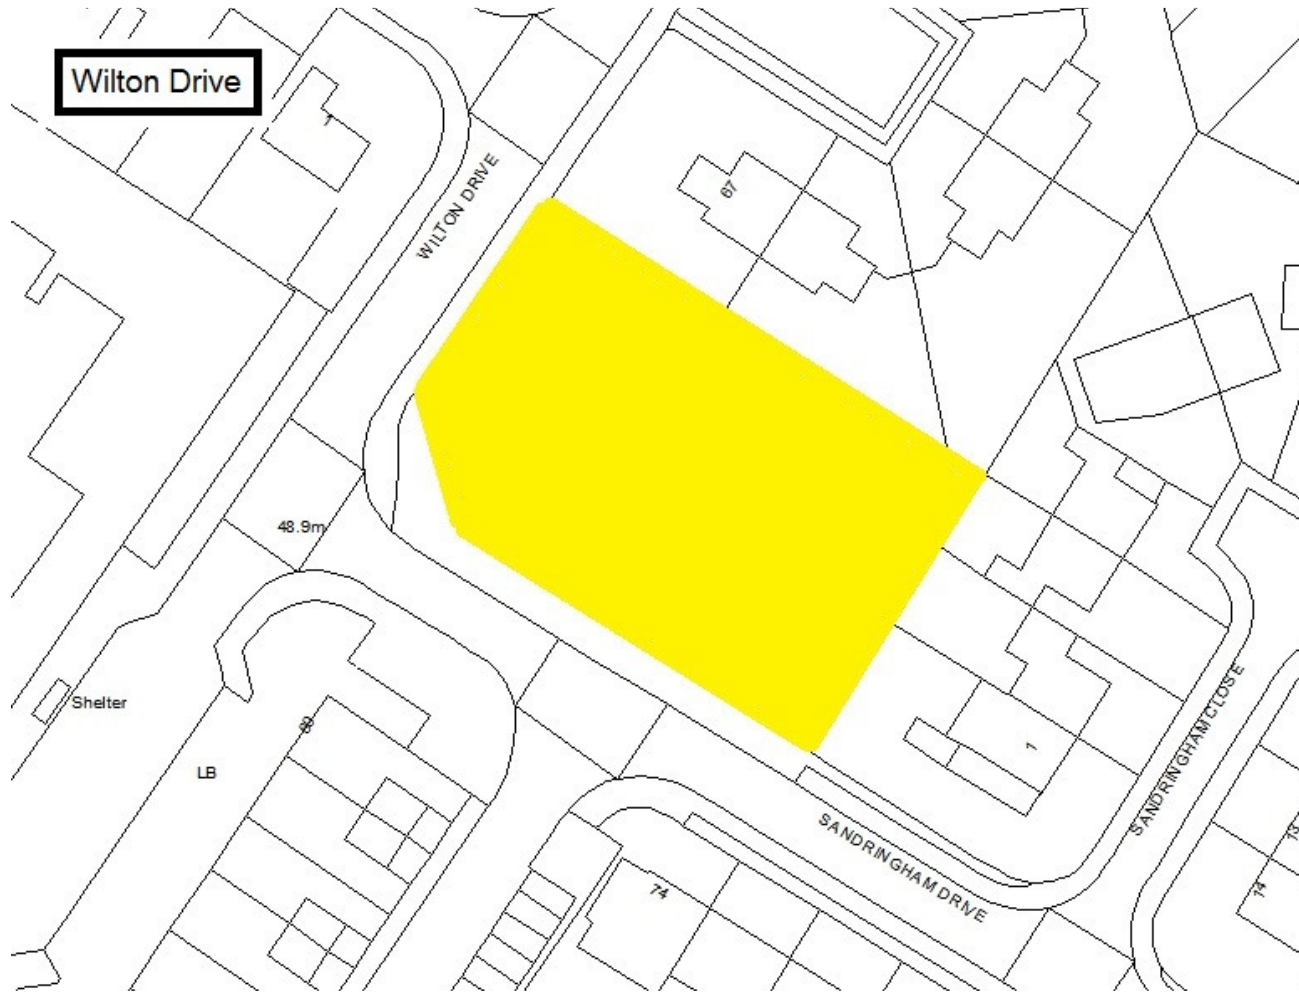

West Moor

Schedule 1 – Play Sites. Map 1.52 Whitley Park Play Site & MUGA / Map 1.53 Whitley Bay Water Park

-  Dogs on Leads
-  Dogs banned

Schedule 1 – Play Sites. Map 1.54 Wilton Drive Play Site

-  Dogs on Leads
-  Dogs banned

Schedule 1 – Play Sites. Map 1.55 Winifred Gardens Play Site

-  Dogs on Leads
-  Dogs banned