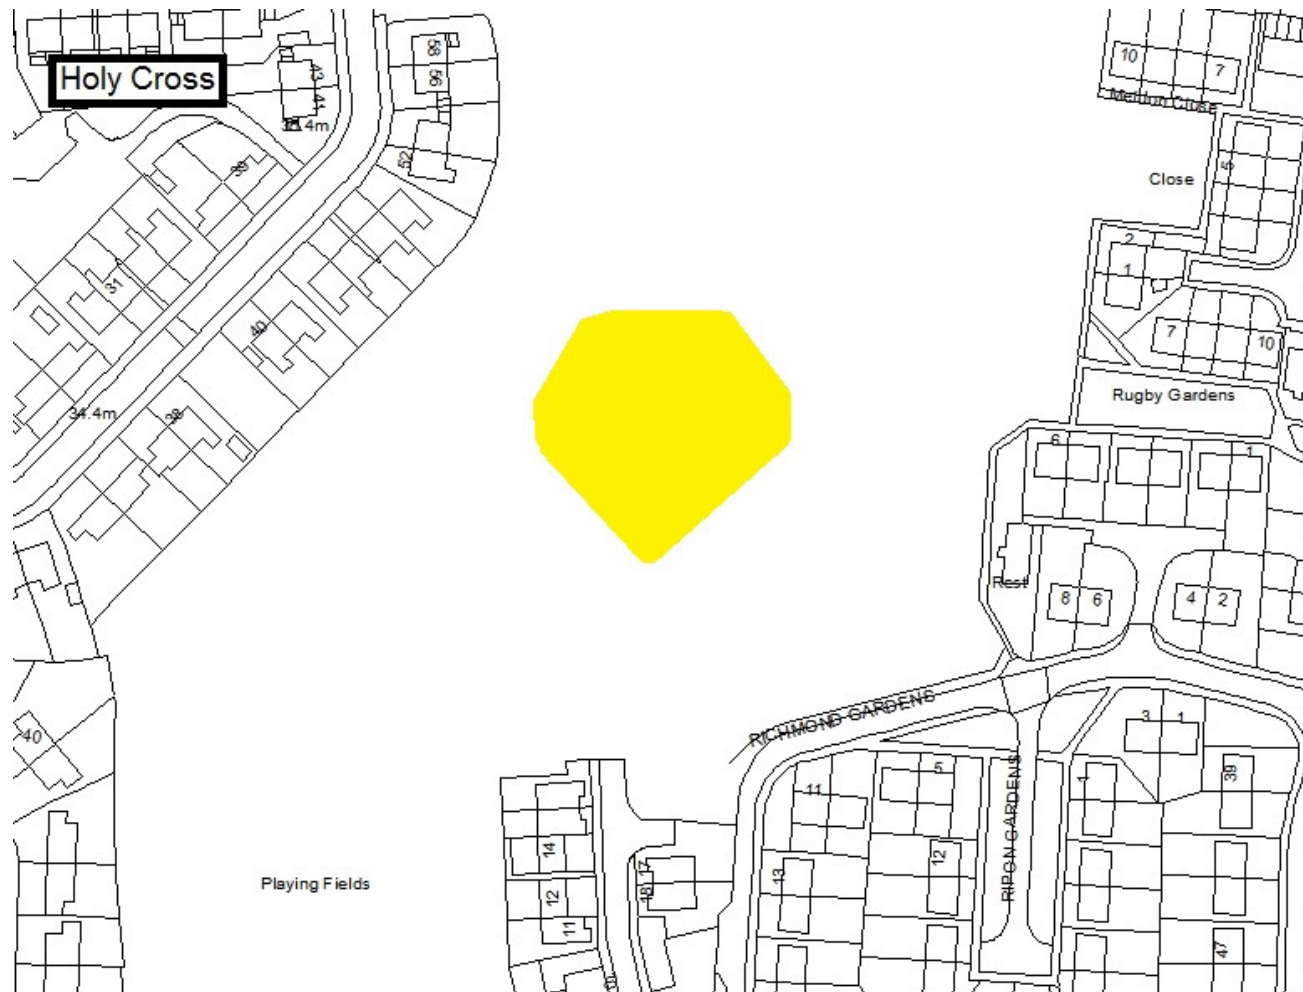

Schedule 1 – Play Sites. Map 1.17 Holy Cross Play Site

- Dogs on Leads
- Dogs banned