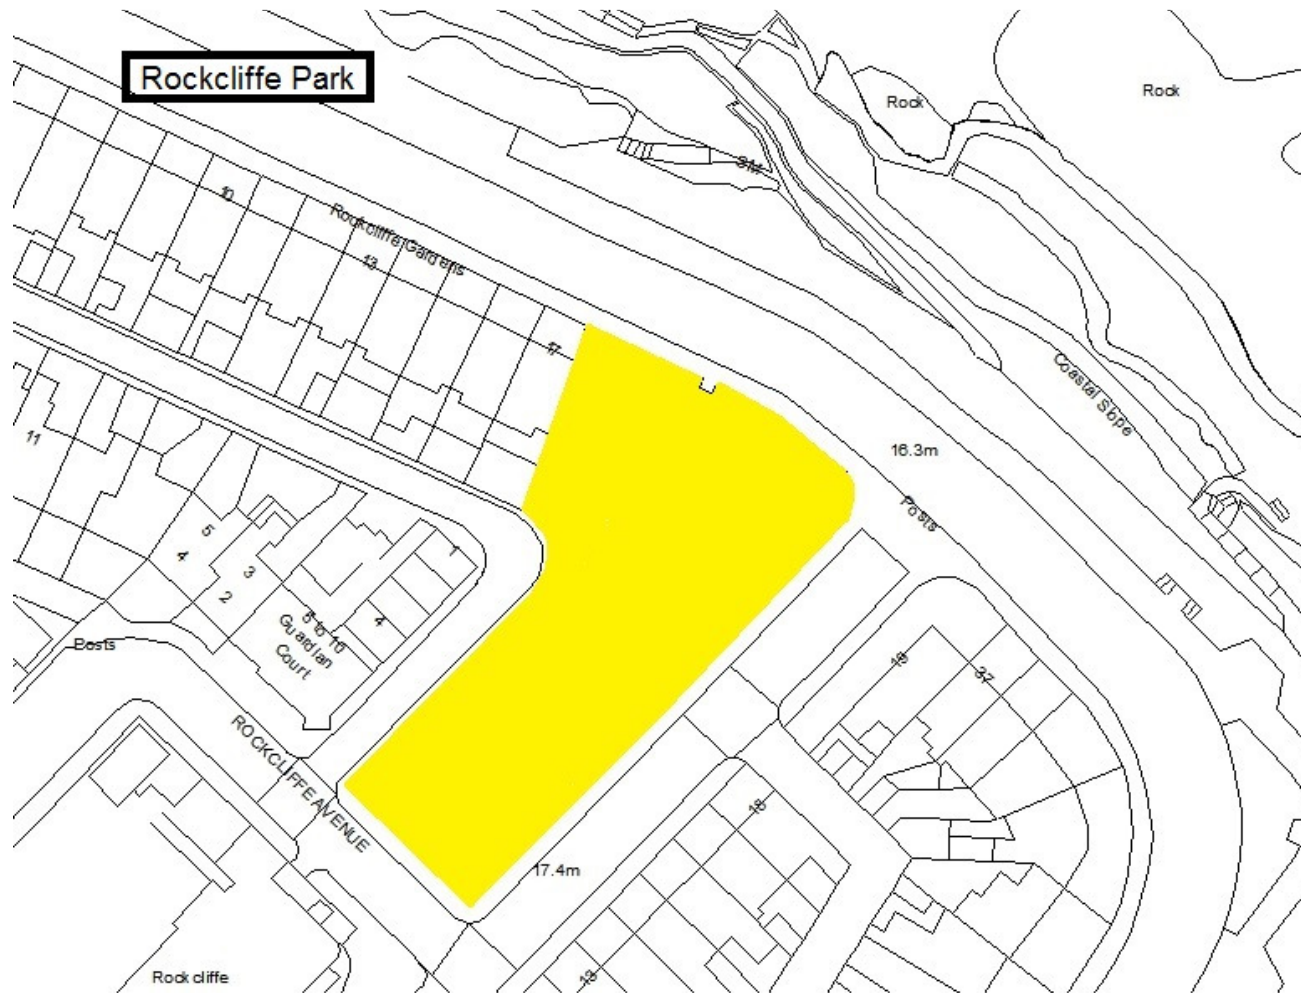

Schedule 1 – Play Sites. Map 1.42 Rockcliffe Park Play Site

- Dogs on Leads
- Dogs banned