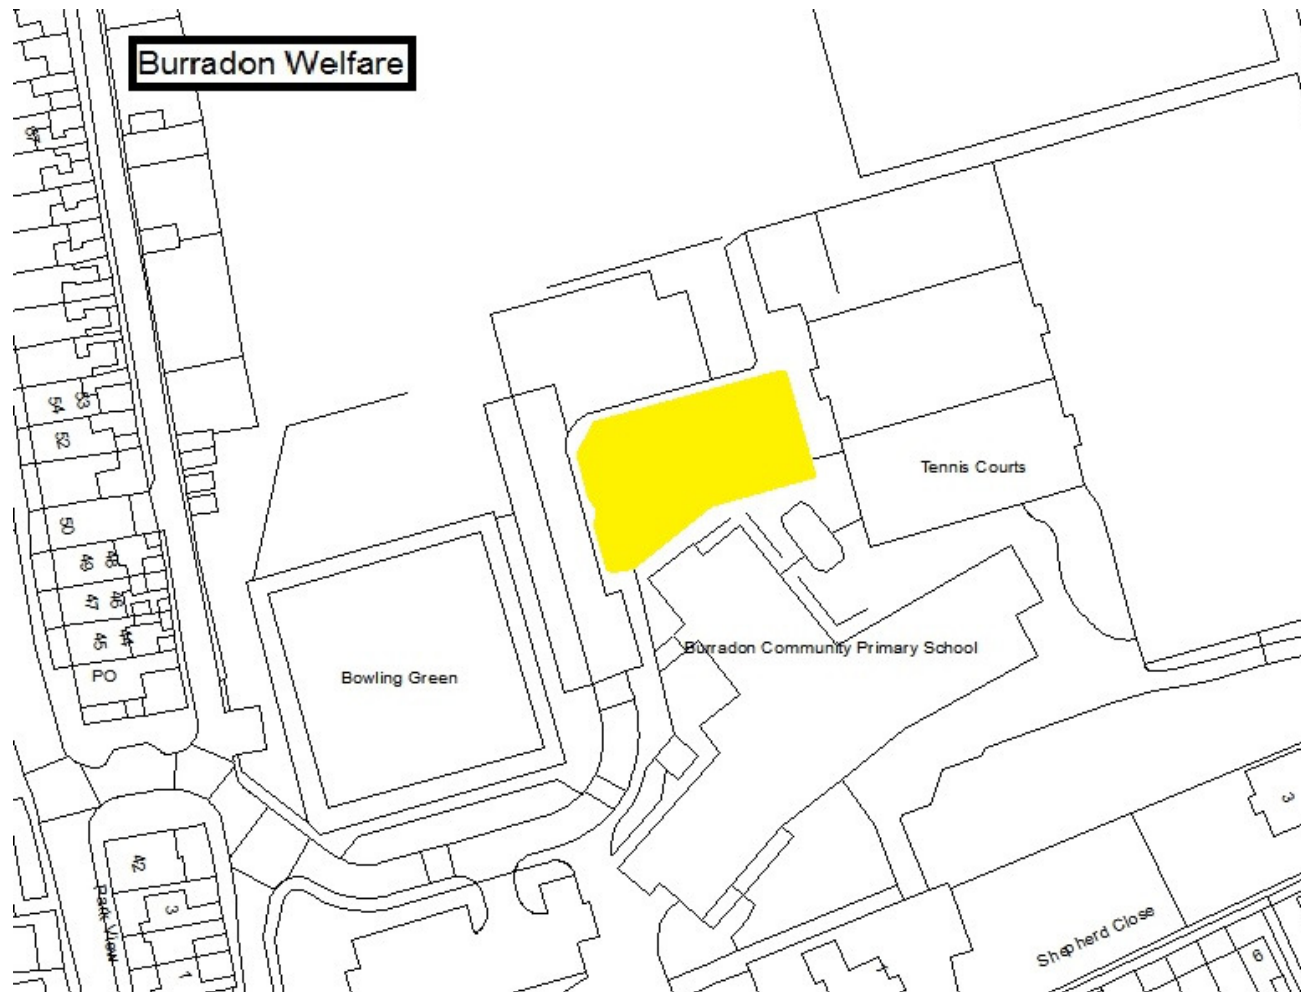

Schedule 1 – Play Sites. Map 1.1 Alexander Scott Park Play Site

- Dogs on Leads
- Dogs banned

Schedule 1 – Play Sites. Map 1.2 Annitsford Play Site

-  Dogs on Leads
-  Dogs banned

Schedule 1 – Play Sites. Map 1.3 The Avenue Play Site

-  Dogs on Leads
-  Dogs banned

Schedule 1 – Play Sites. Map 1.4 Benton Quarry Play Site

- Dogs on Leads
- Dogs banned

Schedule 1 – Play Sites. Map 1.5 Bolam Grove Play Site

-  Dogs on Leads
-  Dogs banned

Schedule 1 – Play Sites. Map 1.6 Burradon Welfare Play Site

-  Dogs on Leads
-  Dogs banned

Schedule 1 – Play Sites. Map 1.7 Castle Park Play Site

- Dogs on Leads
- Dogs banned

Schedule 1 – Play Sites. Map 1.8 Churchill Playing Fields Play Site