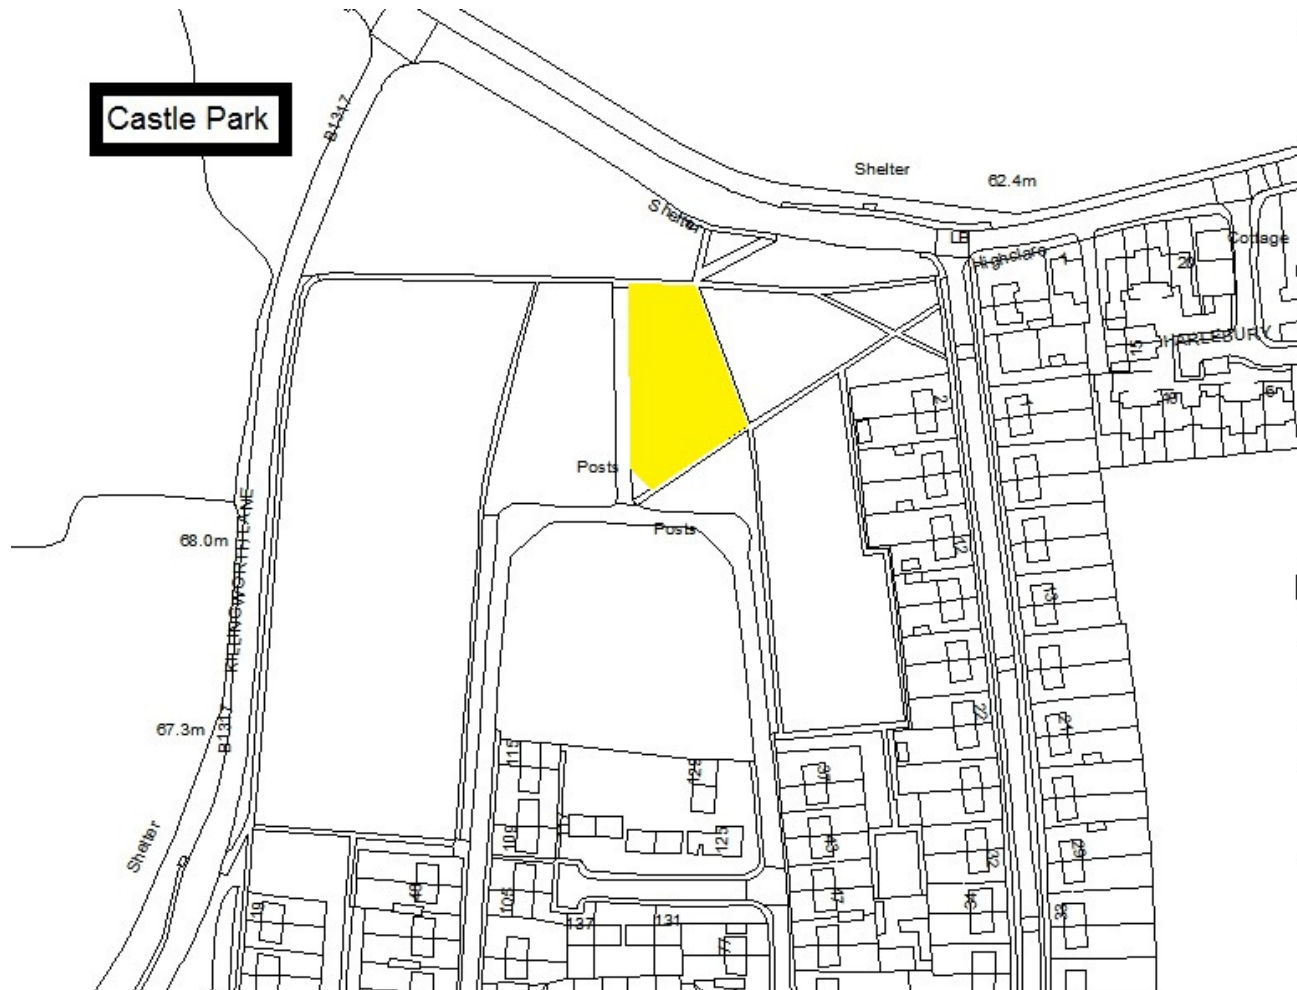

Schedule 1 – Play Sites. Map 1.1 Alexander Scott Park Play Site

- Dogs on Leads
- Dogs banned

Schedule 1 – Play Sites. Map 1.2 Annitsford Play Site

-  Dogs on Leads
-  Dogs banned

Schedule 1 – Play Sites. Map 1.3 The Avenue Play Site

-  Dogs on Leads
-  Dogs banned

Schedule 1 – Play Sites. Map 1.4 Benton Quarry Play Site

- Dogs on Leads
- Dogs banned

Schedule 1 – Play Sites. Map 1.5 Bolam Grove Play Site

-  Dogs on Leads
-  Dogs banned

Schedule 1 – Play Sites. Map 1.6 Burradon Welfare Play Site

-  Dogs on Leads
-  Dogs banned

Schedule 1 – Play Sites. Map 1.7 Castle Park Play Site

- Dogs on Leads
- Dogs banned

Schedule 1 – Play Sites. Map 1.8 Churchill Playing Fields Play Site

-  Dogs on Leads
-  Dogs banned

Schedule 1 – Play Sites. Map 1.9 Crawley Road Play Site

- Dogs on Leads
- Dogs banned

Schedule 1 – Play Sites. Map 1.10 Cullercoats Play Site

- Dogs on Leads
- Dogs banned

Schedule 1 – Play Sites. Map 1.11 Earsdon Village Play Site