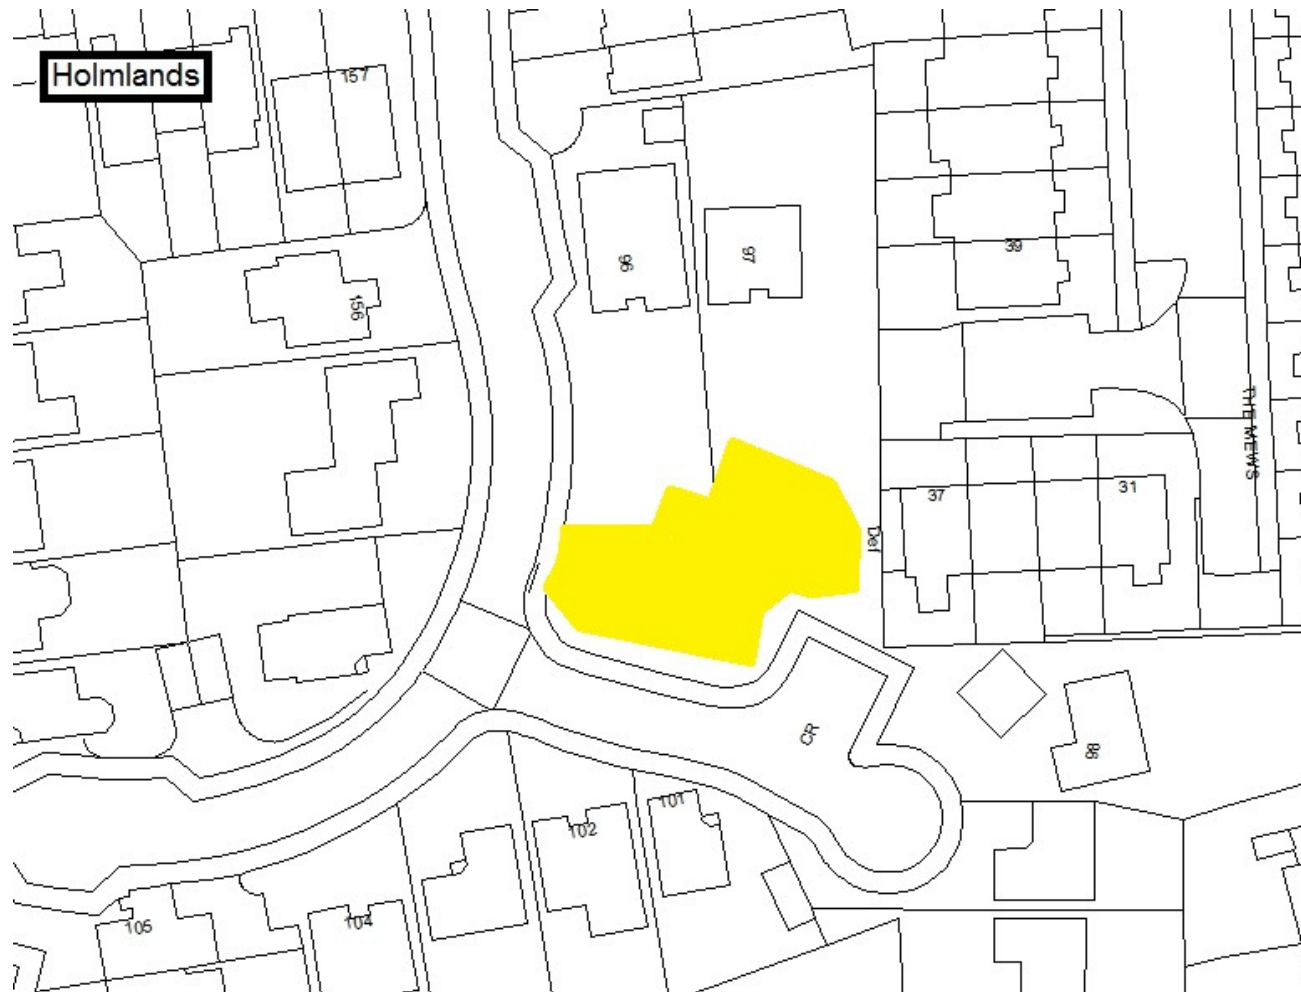

Schedule 1 – Play Sites. Map 1.1 Alexander Scott Park Play Site

- Dogs on Leads
- Dogs banned

Schedule 1 – Play Sites. Map 1.2 Annitsford Play Site

-  Dogs on Leads
-  Dogs banned

Schedule 1 – Play Sites. Map 1.3 The Avenue Play Site

- Dogs on Leads
- Dogs banned

Schedule 1 – Play Sites. Map 1.15 Hill Top Play Site & MUGA

- Dogs on Leads
- Dogs banned

Schedule 1 – Play Sites. Map 1.16 Holmlands Play Site

- Dogs on Leads
- Dogs banned

Schedule 1 – Play Sites. Map 1.17 Holy Cross Play Site

Schedule 1 – Play Sites. Map 1.22 Kings Road South, The Covers Play Site

- Dogs on Leads
- Dogs banned

Schedule 1 – Play Sites. Map 1.23 Langley MUGA

-  Dogs on Leads
-  Dogs banned

Schedule 1 – Play Sites. Map 1.24 Links Road Play Site