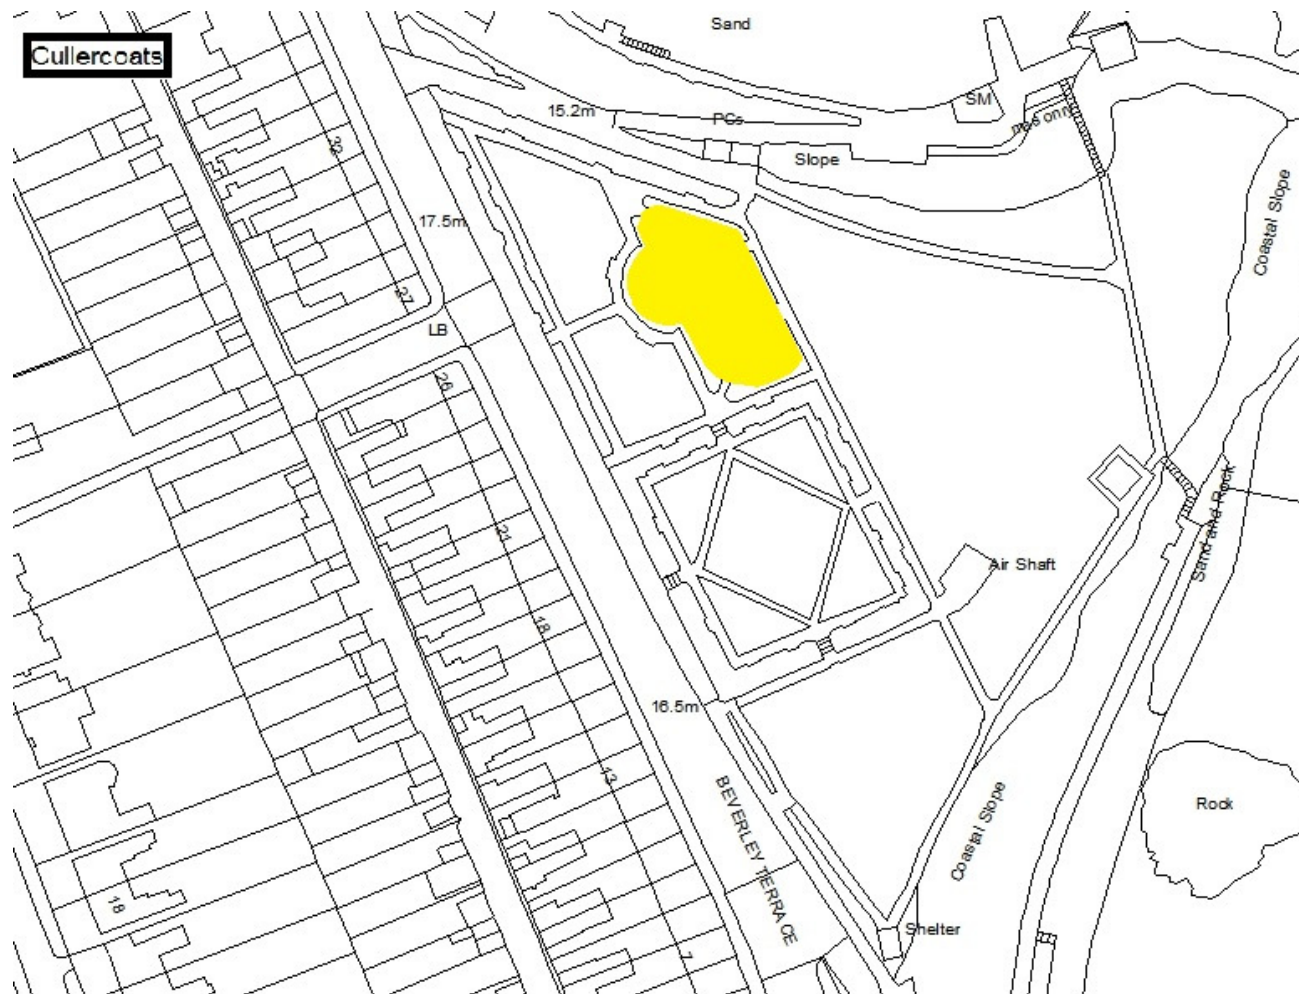

Schedule 1 – Play Sites. Map 1.1 Alexander Scott Park Play Site

- Dogs on Leads
- Dogs banned

Schedule 1 – Play Sites. Map 1.2 Annitsford Play Site

-  Dogs on Leads
-  Dogs banned

Schedule 1 – Play Sites. Map 1.3 The Avenue Play Site

-  Dogs on Leads
-  Dogs banned

Schedule 1 – Play Sites. Map 1.9 Crawley Road Play Site

- Dogs on Leads
- Dogs banned

Schedule 1 – Play Sites. Map 1.10 Cullercoats Play Site

- Dogs on Leads
- Dogs banned

Schedule 1 – Play Sites. Map 1.11 Earsdon Village Play Site