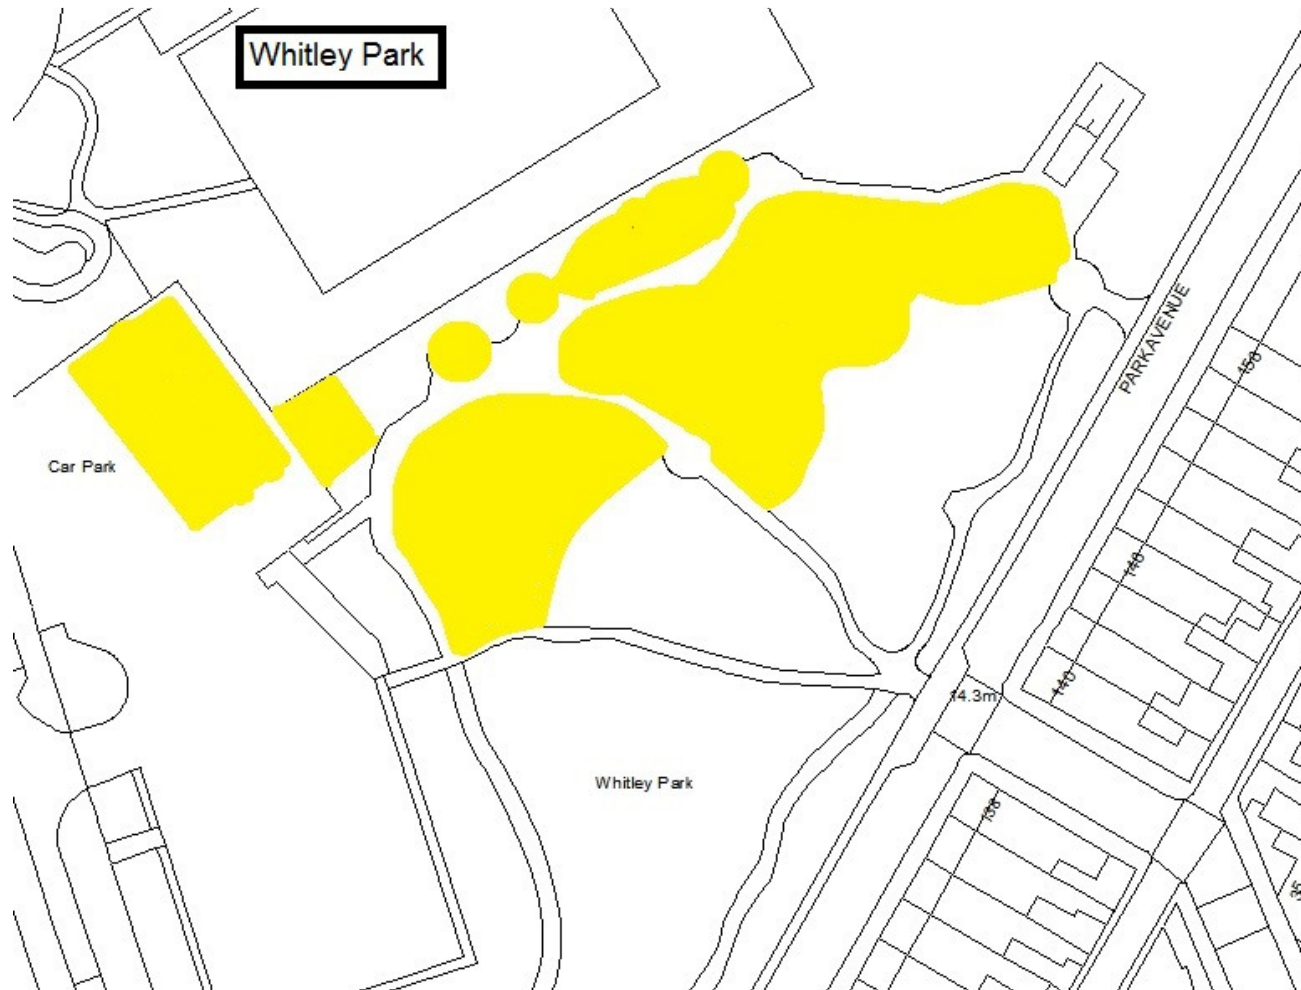

- Dogs on Leads
- Dogs banned

Schedule 1 – Play Sites. Map 1.47 Tall Trees Play Site

- Dogs on Leads
- Dogs banned

Schedule 1 – Play Sites. Map 1.48 The Parks Skate Park

- Dogs on Leads
- Dogs banned

Schedule 1 – Play Sites. Map 1.49 Tynemouth Park Play Site

- Dogs on Leads
- Dogs banned

Schedule 1 – Play Sites. Map 1.50 West Allotment Play Site & MUGA

- Dogs on Leads
- Dogs banned

Schedule 1 – Play Sites. Map 1.51 West Moor Play Site

- Dogs on Leads
- Dogs banned

West Moor

Schedule 1 – Play Sites. Map 1.52 Whitley Park Play Site & MUGA / Map 1.53 Whitley Bay Water Park

-  Dogs on Leads
-  Dogs banned

Schedule 1 – Play Sites. Map 1.54 Wilton Drive Play Site

-  Dogs on Leads
-  Dogs banned

Schedule 1 – Play Sites. Map 1.55 Winifred Gardens Play Site

-  Dogs on Leads
-  Dogs banned