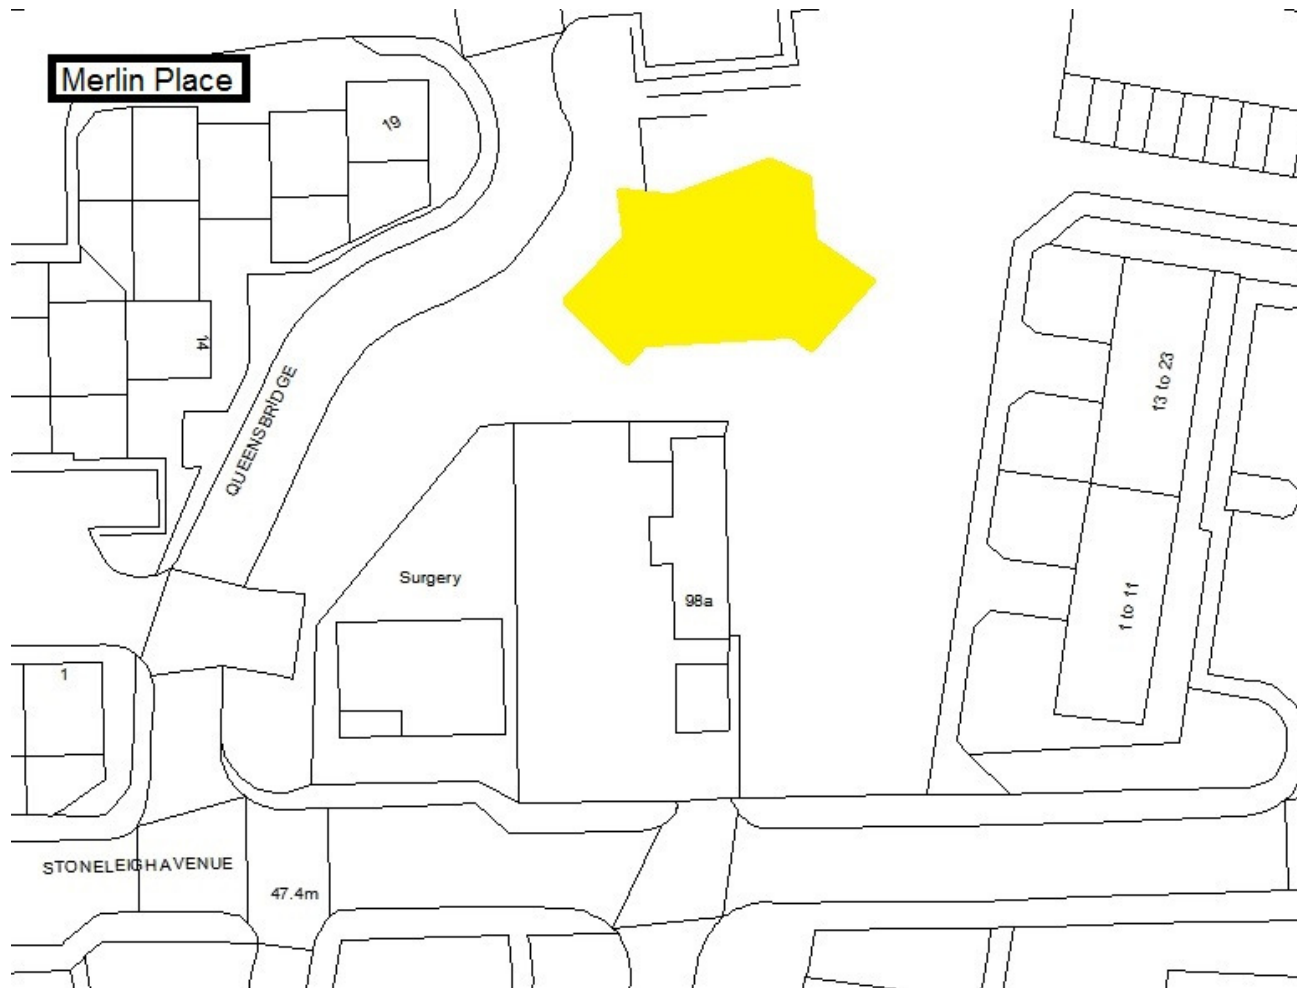

Schedule 1 – Play Sites. Map 1.22 Kings Road South, The Covers Play Site

- Dogs on Leads
- Dogs banned

Schedule 1 – Play Sites. Map 1.23 Langley MUGA

-  Dogs on Leads
-  Dogs banned

Schedule 1 – Play Sites. Map 1.24 Links Road Play Site

- Dogs on Leads
- Dogs banned

Schedule 1 – Play Sites. Map 1.25 Lockey Park Play Site & MUGA

-  Dogs on Leads
-  Dogs banned

Schedule 1 – Play Sites. Map 1.26 Marmion Terrace Play Site

- Dogs on Leads
- Dogs banned

Schedule 1 – Play Sites. Map 1.27 Merlin Place Play Site

-  Dogs on Leads
-  Dogs banned

Schedule 1 – Play Sites. Map 1.28 Moorside Play Site & Kick About

- Dogs on Leads
- Dogs banned

Schedule 1 – Play Sites. Map 1.29 Murrayfields Play Site