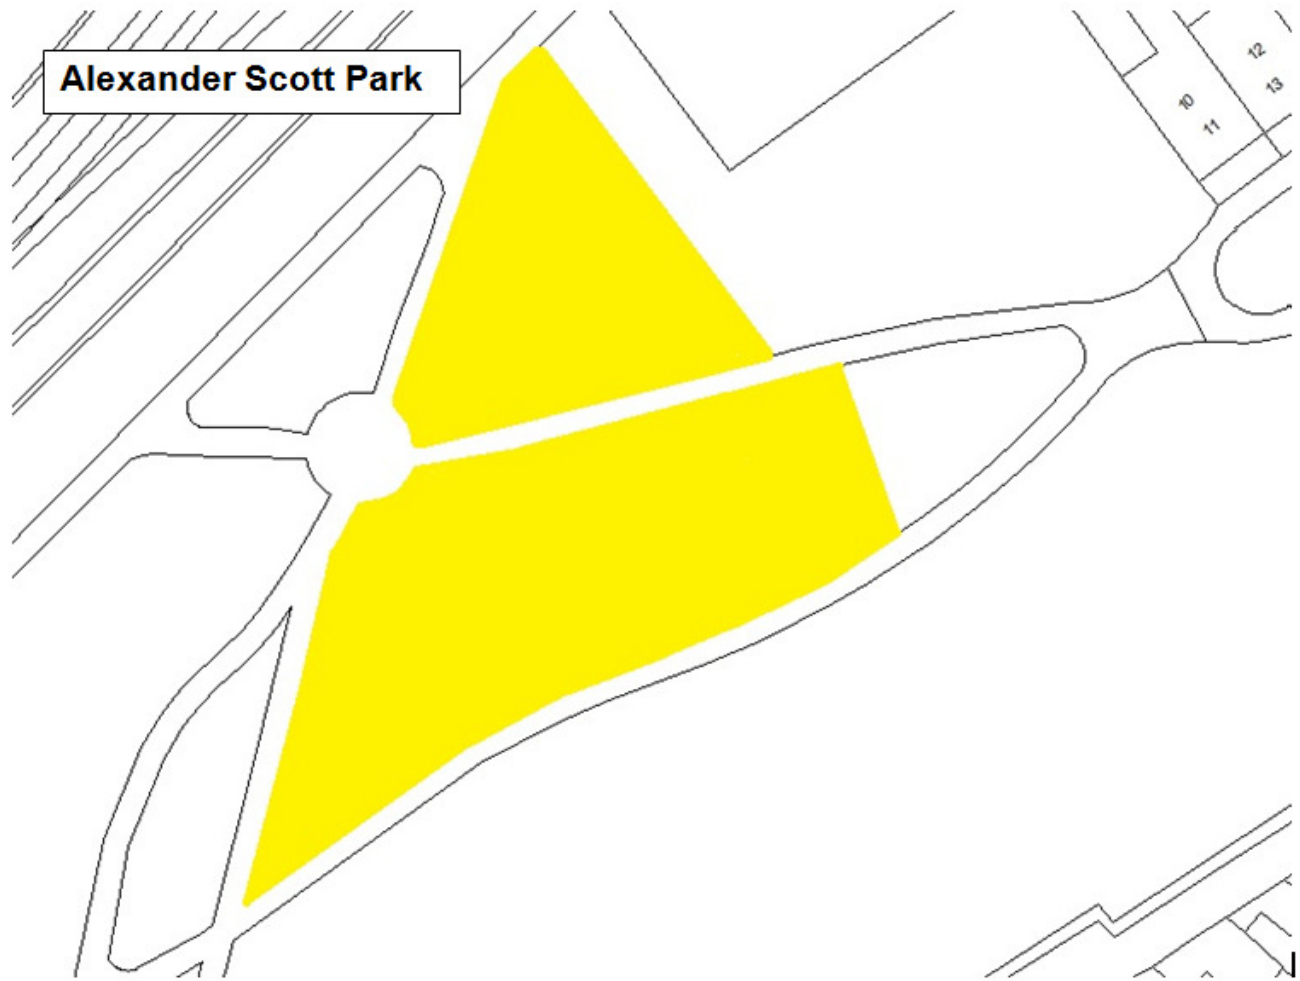

Schedule 1 – Play Sites. Map 1.1 Alexander Scott Park Play Site

- Dogs on Leads
- Dogs banned

Schedule 1 – Play Sites. Map 1.2 Annitsford Play Site

-  Dogs on Leads
-  Dogs banned

Schedule 1 – Play Sites. Map 1.3 The Avenue Play Site

-  Dogs on Leads
-  Dogs banned

Schedule 1 – Play Sites. Map 1.4 Benton Quarry Play Site

- Dogs on Leads
- Dogs banned

Schedule 1 – Play Sites. Map 1.5 Bolam Grove Play Site

-  Dogs on Leads
-  Dogs banned