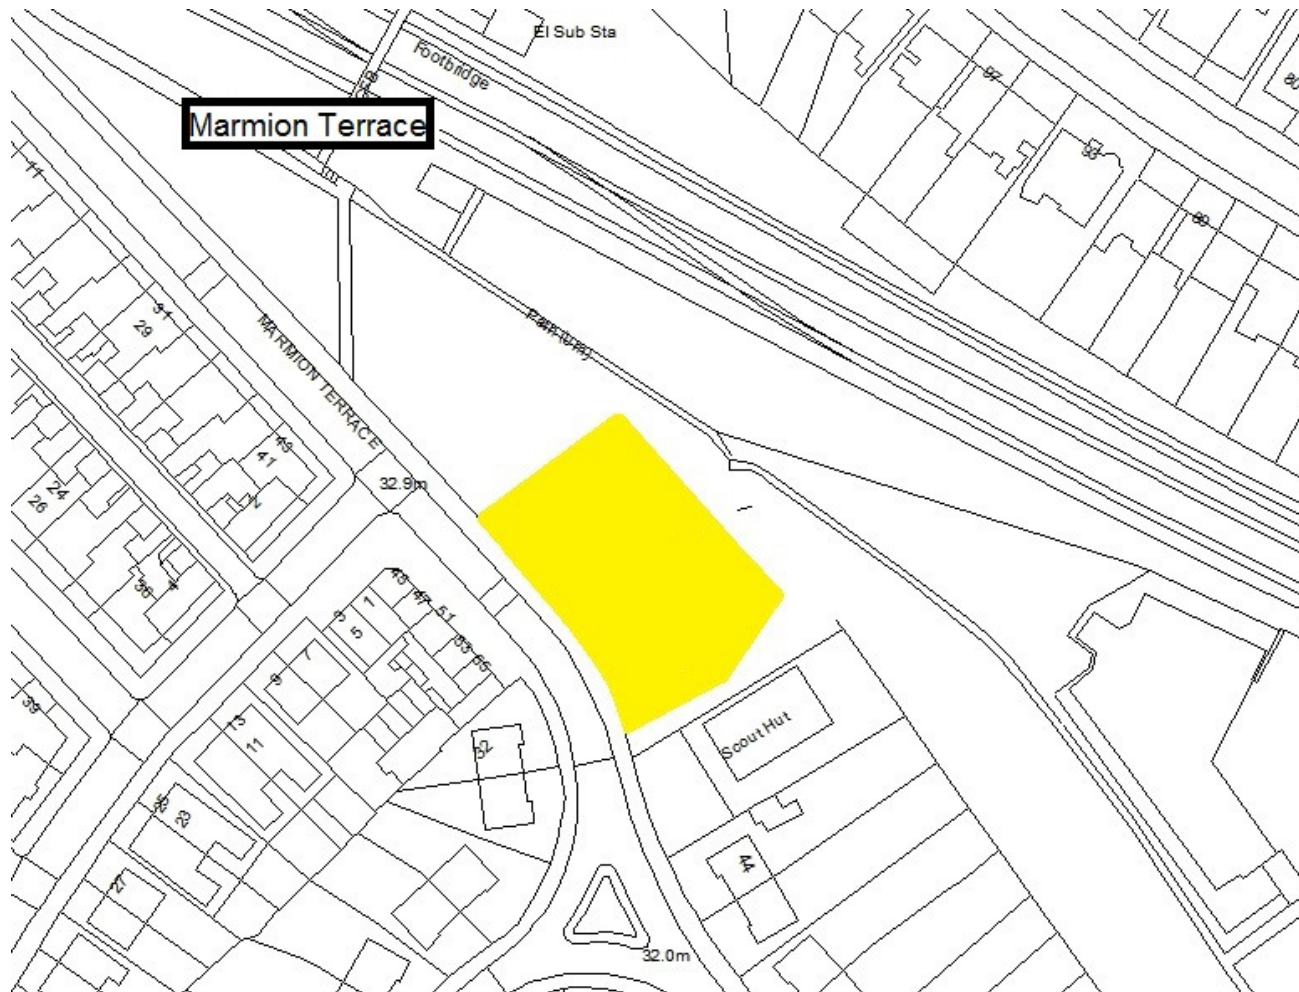

Schedule 1 – Play Sites. Map 1.22 Kings Road South, The Covers Play Site

- Dogs on Leads
- Dogs banned

Schedule 1 – Play Sites. Map 1.23 Langley MUGA

-  Dogs on Leads
-  Dogs banned

Schedule 1 – Play Sites. Map 1.24 Links Road Play Site

- Dogs on Leads
- Dogs banned

Schedule 1 – Play Sites. Map 1.25 Lockey Park Play Site & MUGA

-  Dogs on Leads
-  Dogs banned

Schedule 1 – Play Sites. Map 1.26 Marmion Terrace Play Site

- Dogs on Leads
- Dogs banned

Schedule 1 – Play Sites. Map 1.27 Merlin Place Play Site

-  Dogs on Leads
-  Dogs banned

Schedule 1 – Play Sites. Map 1.28 Moorside Play Site & Kick About

- Dogs on Leads
- Dogs banned

Schedule 1 – Play Sites. Map 1.29 Murrayfields Play Site