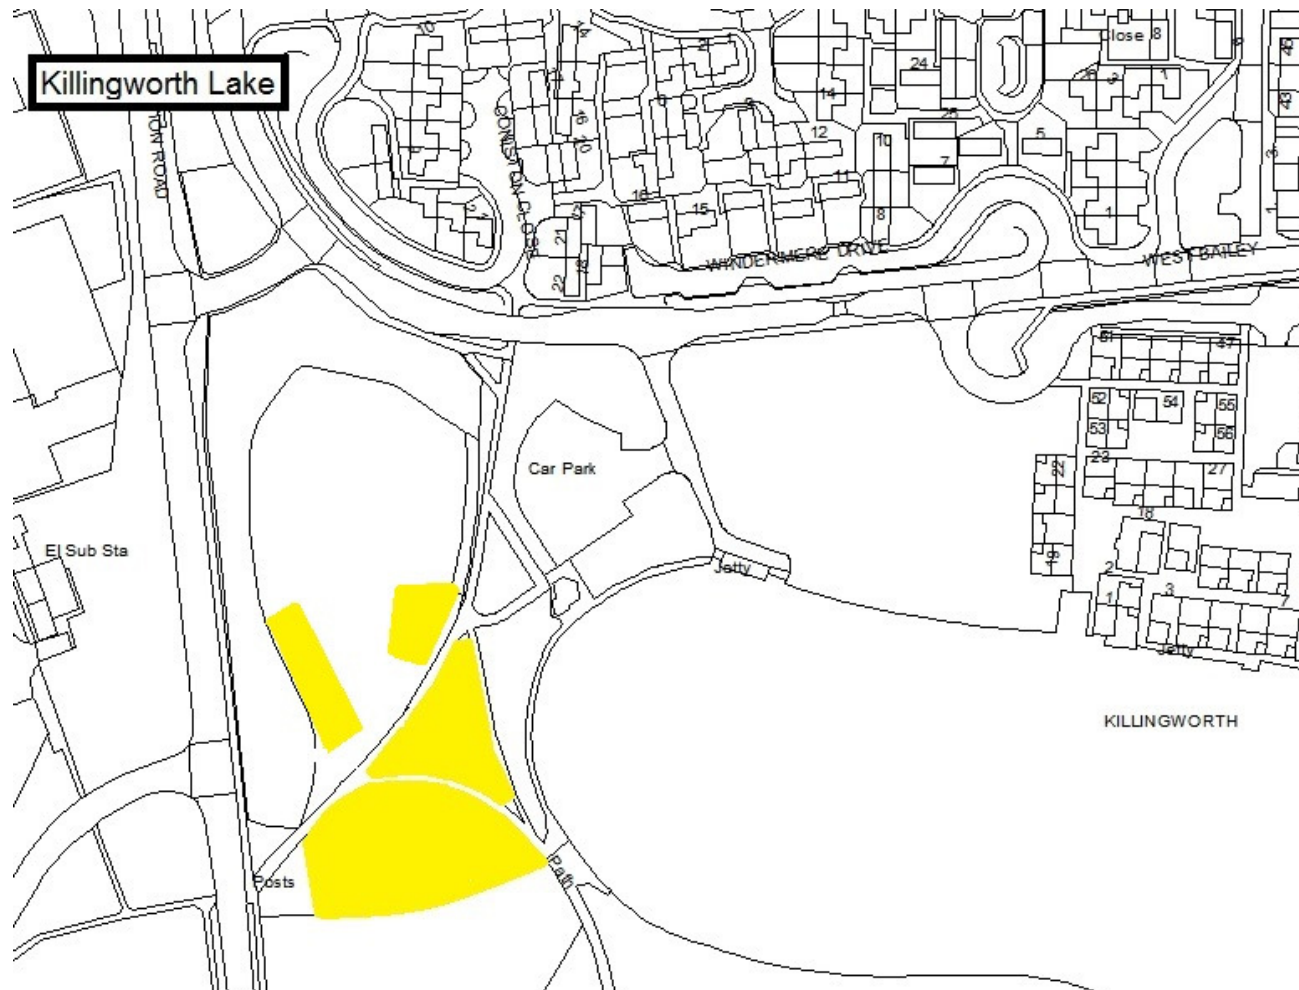

Schedule 1 – Play Sites. Map 1.20 Killingworth Lake Play Site

- Dogs on Leads
- Dogs banned