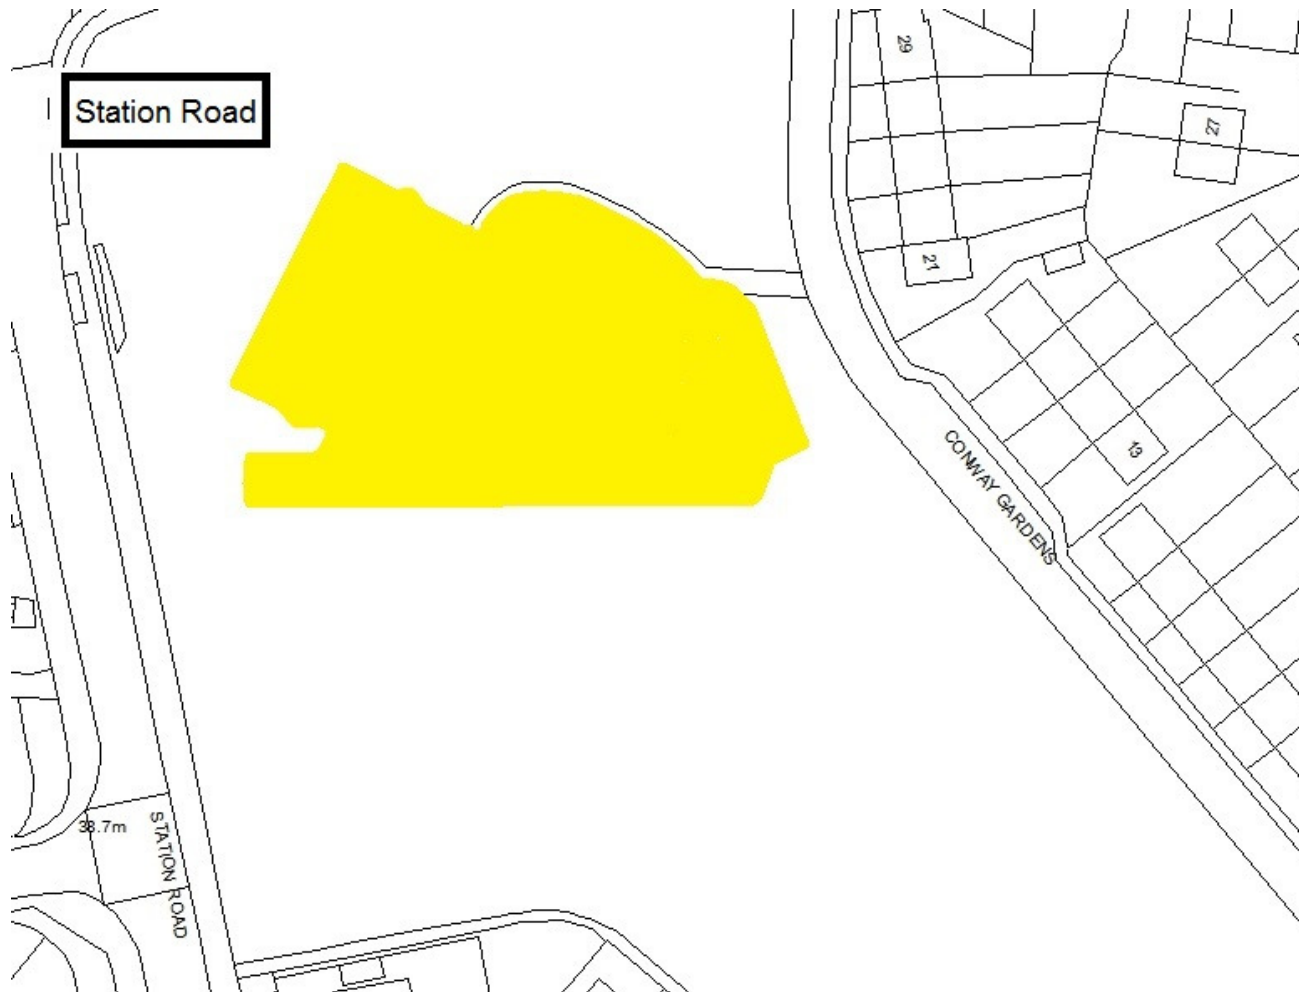

Schedule 1 – Play Sites. Map 1.39 Pool Park Play Site

-  Dogs on Leads
-  Dogs banned

Schedule 1 – Play Sites. Map 1.40 Richardson Dees Park Play Site, Skate Park & MUGA

-  Dogs on Leads
-  Dogs banned

Schedule 1 – Play Sites. Map 1.56 Rising Sun Countryside Centre Play Site

- Dogs on Leads
- Dogs banned

Schedule 1 – Play Sites. Map 1.42 Rockcliffe Park Play Site

-  Dogs on Leads
-  Dogs banned

Schedule 1 – Play Sites. Map 1.43 Seaton Burn Play Site

- Dogs on Leads
- Dogs banned

Schedule 1 – Play Sites. Map 1.44 Springfield Park Play Site

- Dogs on Leads
- Dogs banned

Schedule 1 – Play Sites. Map 1.45 Station Road Play Site & MUGA

-  Dogs on Leads
-  Dogs banned

Schedule 1 – Play Sites. Map 1.46 Stonelea Play Site