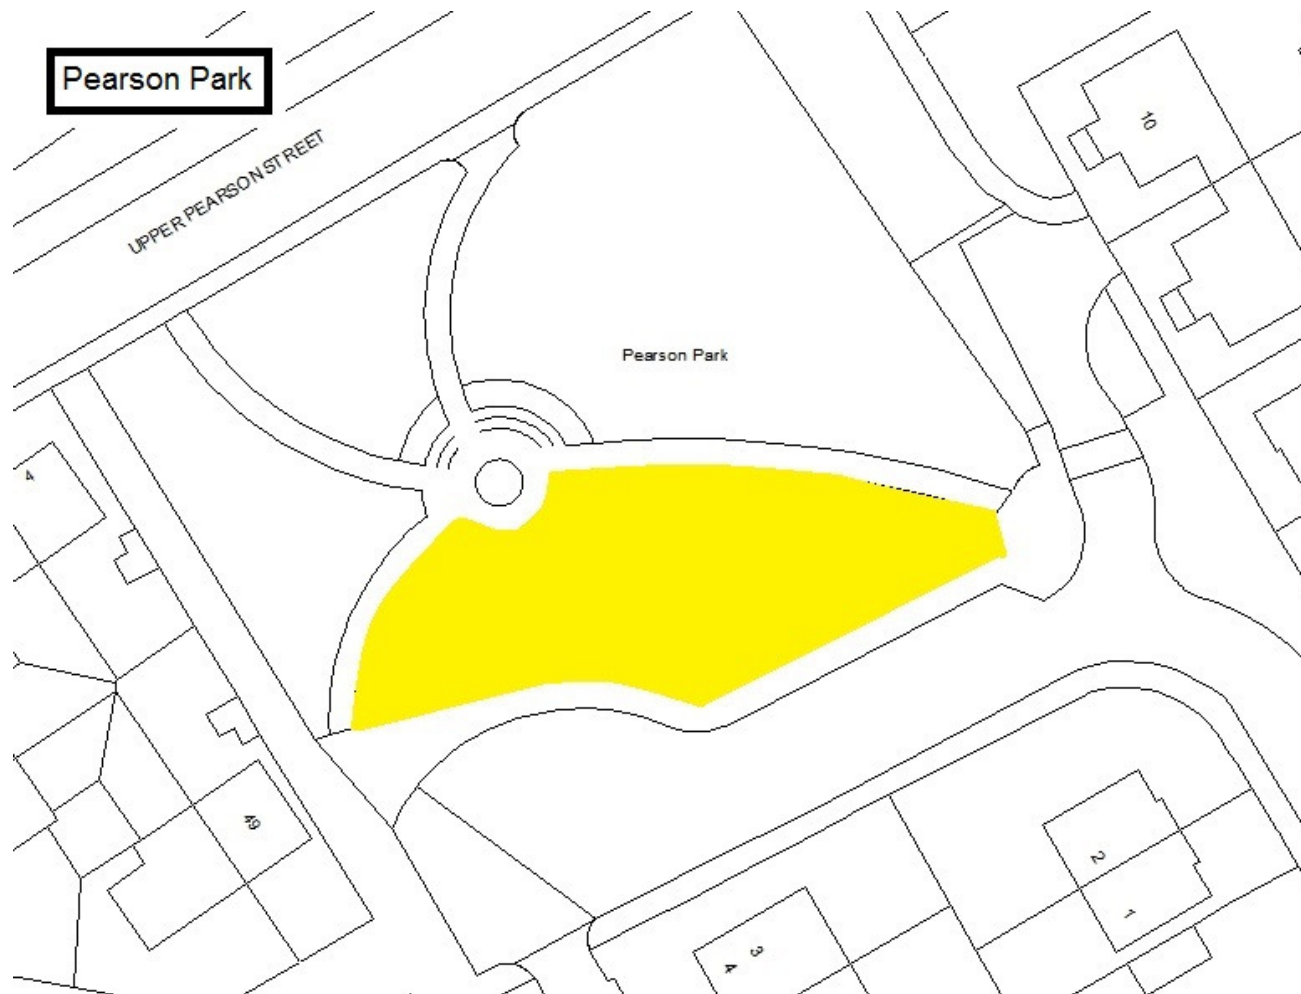

-  Dogs on Leads
-  Dogs banned

Schedule 1 – Play Sites. Map 1.37 Panama Skate Park

- Dogs on Leads
- Dogs banned

Panama

Schedule 1 – Play Sites. Map 1.38 Pearson Park Play Site

-  Dogs on Leads
-  Dogs banned

Schedule 1 – Play Sites. Map 1.39 Pool Park Play Site

-  Dogs on Leads
-  Dogs banned

Schedule 1 – Play Sites. Map 1.40 Richardson Dees Park Play Site, Skate Park & MUGA

-  Dogs on Leads
-  Dogs banned

Schedule 1 – Play Sites. Map 1.56 Rising Sun Countryside Centre Play Site