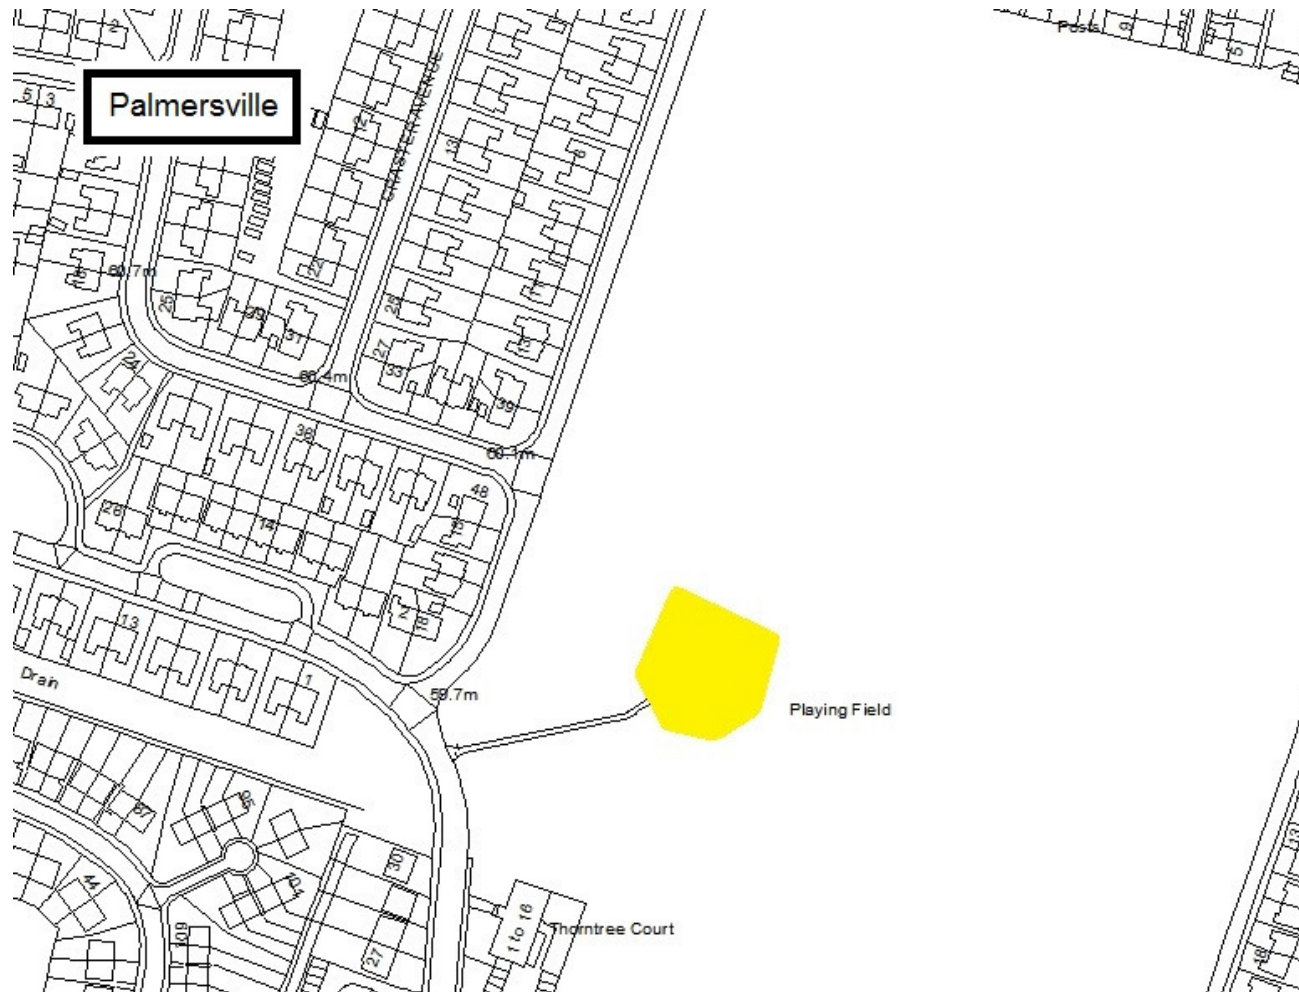

Schedule 1 – Play Sites. Map 1.36 Palmersville Play Site

- Dogs on Leads
- Dogs banned