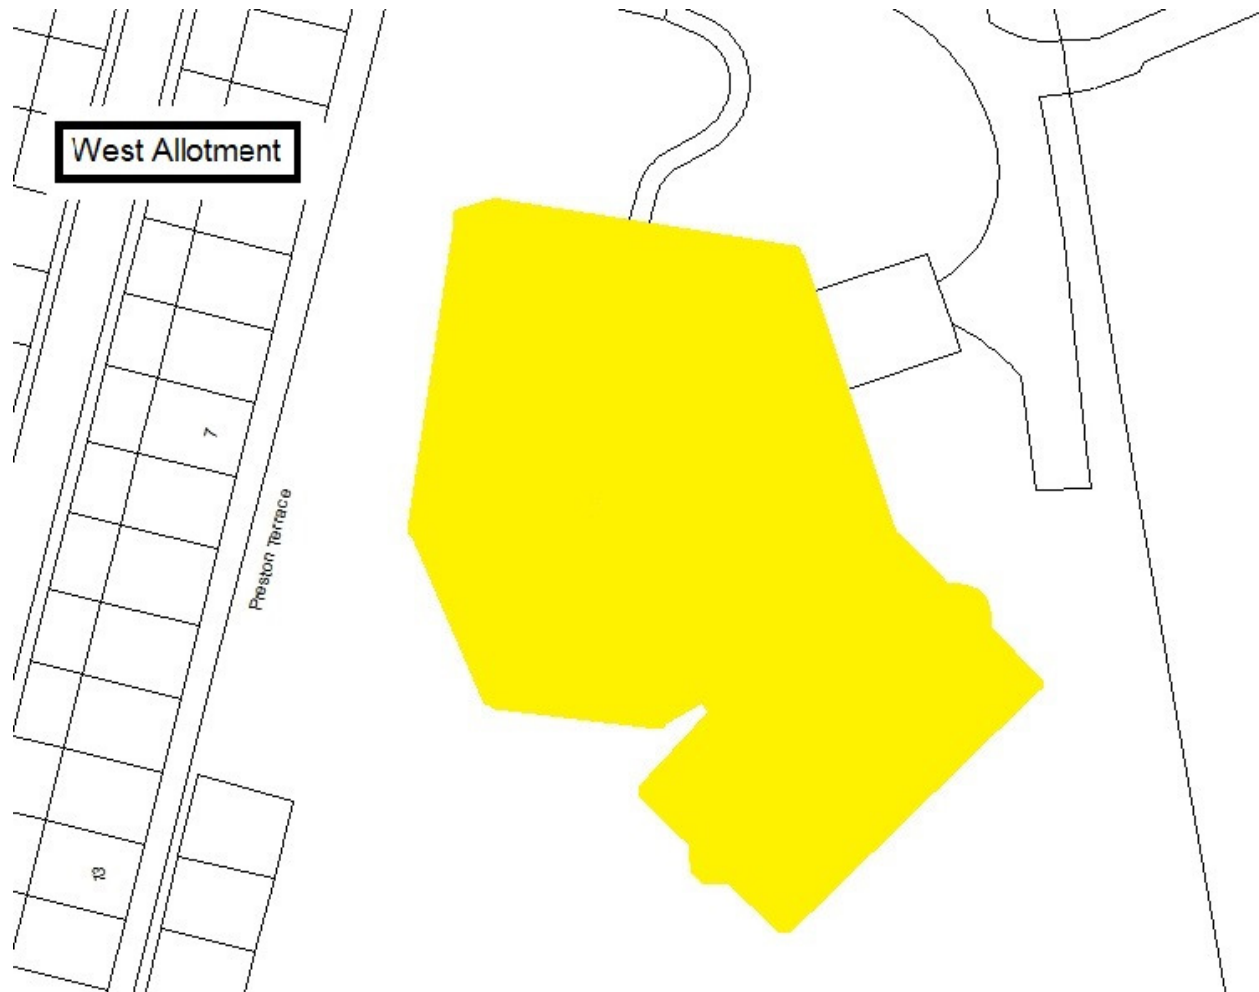

Schedule 1 – Play Sites. Map 1.44 Springfield Park Play Site

- Dogs on Leads
- Dogs banned

Schedule 1 – Play Sites. Map 1.45 Station Road Play Site & MUGA

-  Dogs on Leads
-  Dogs banned

Schedule 1 – Play Sites. Map 1.46 Stonelea Play Site

- Dogs on Leads
- Dogs banned

Schedule 1 – Play Sites. Map 1.47 Tall Trees Play Site

- Dogs on Leads
- Dogs banned

Schedule 1 – Play Sites. Map 1.48 The Parks Skate Park

- Dogs on Leads
- Dogs banned

Schedule 1 – Play Sites. Map 1.49 Tynemouth Park Play Site

- Dogs on Leads
- Dogs banned

Schedule 1 – Play Sites. Map 1.50 West Allotment Play Site & MUGA

- Dogs on Leads
- Dogs banned

Schedule 1 – Play Sites. Map 1.51 West Moor Play Site

- Dogs on Leads
- Dogs banned