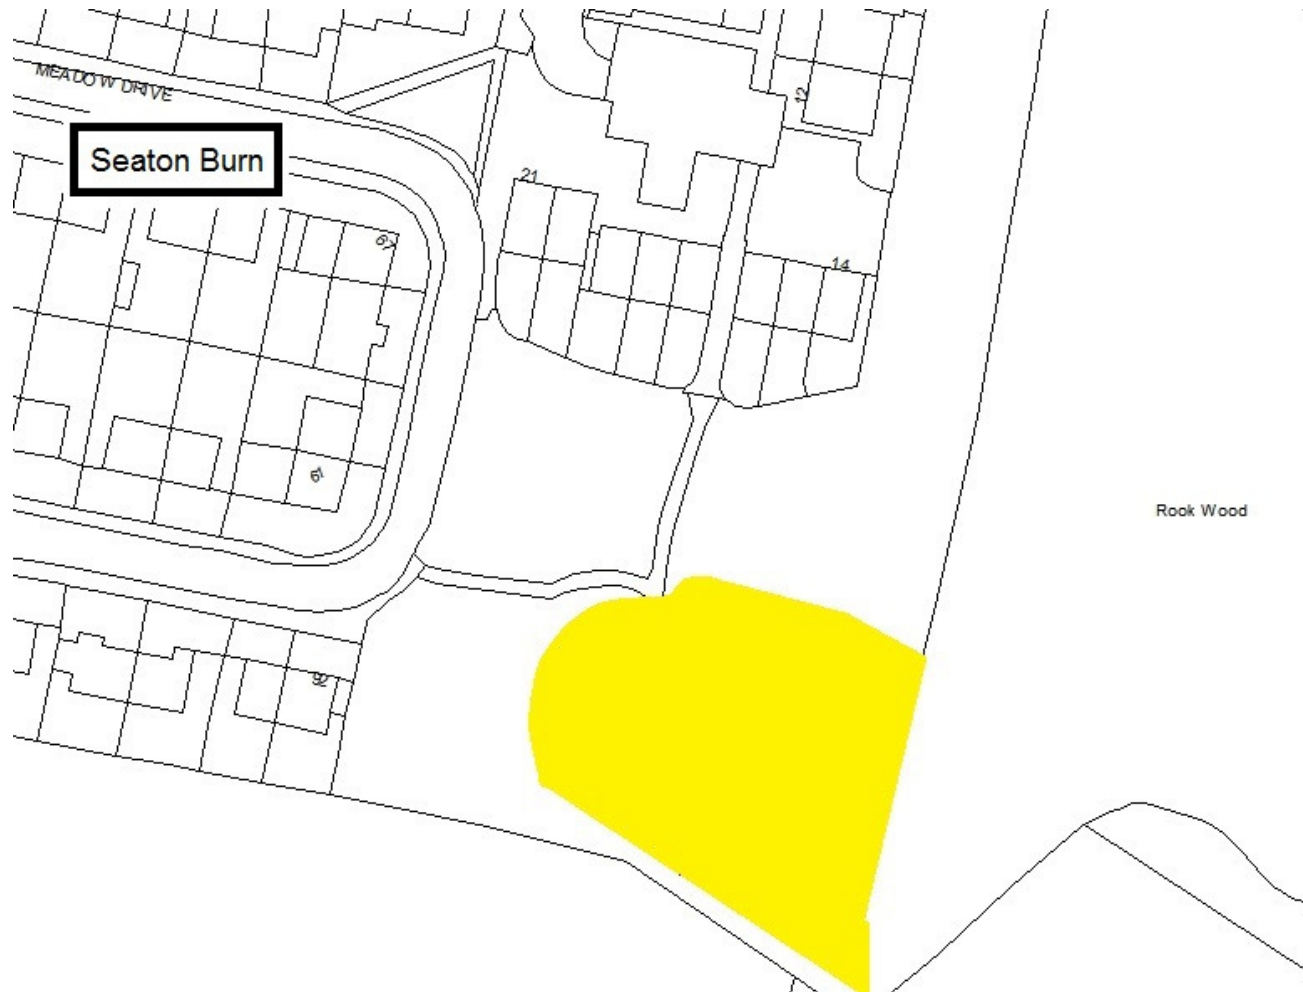

Schedule 1 – Play Sites. Map 1.39 Pool Park Play Site

-  Dogs on Leads
-  Dogs banned

Schedule 1 – Play Sites. Map 1.40 Richardson Dees Park Play Site, Skate Park & MUGA

-  Dogs on Leads
-  Dogs banned

Schedule 1 – Play Sites. Map 1.56 Rising Sun Countryside Centre Play Site

- Dogs on Leads
- Dogs banned

Schedule 1 – Play Sites. Map 1.42 Rockcliffe Park Play Site

-  Dogs on Leads
-  Dogs banned

Schedule 1 – Play Sites. Map 1.43 Seaton Burn Play Site

- Dogs on Leads
- Dogs banned

Schedule 1 – Play Sites. Map 1.44 Springfield Park Play Site

- Dogs on Leads
- Dogs banned

Schedule 1 – Play Sites. Map 1.45 Station Road Play Site & MUGA

-  Dogs on Leads
-  Dogs banned

Schedule 1 – Play Sites. Map 1.46 Stonelea Play Site