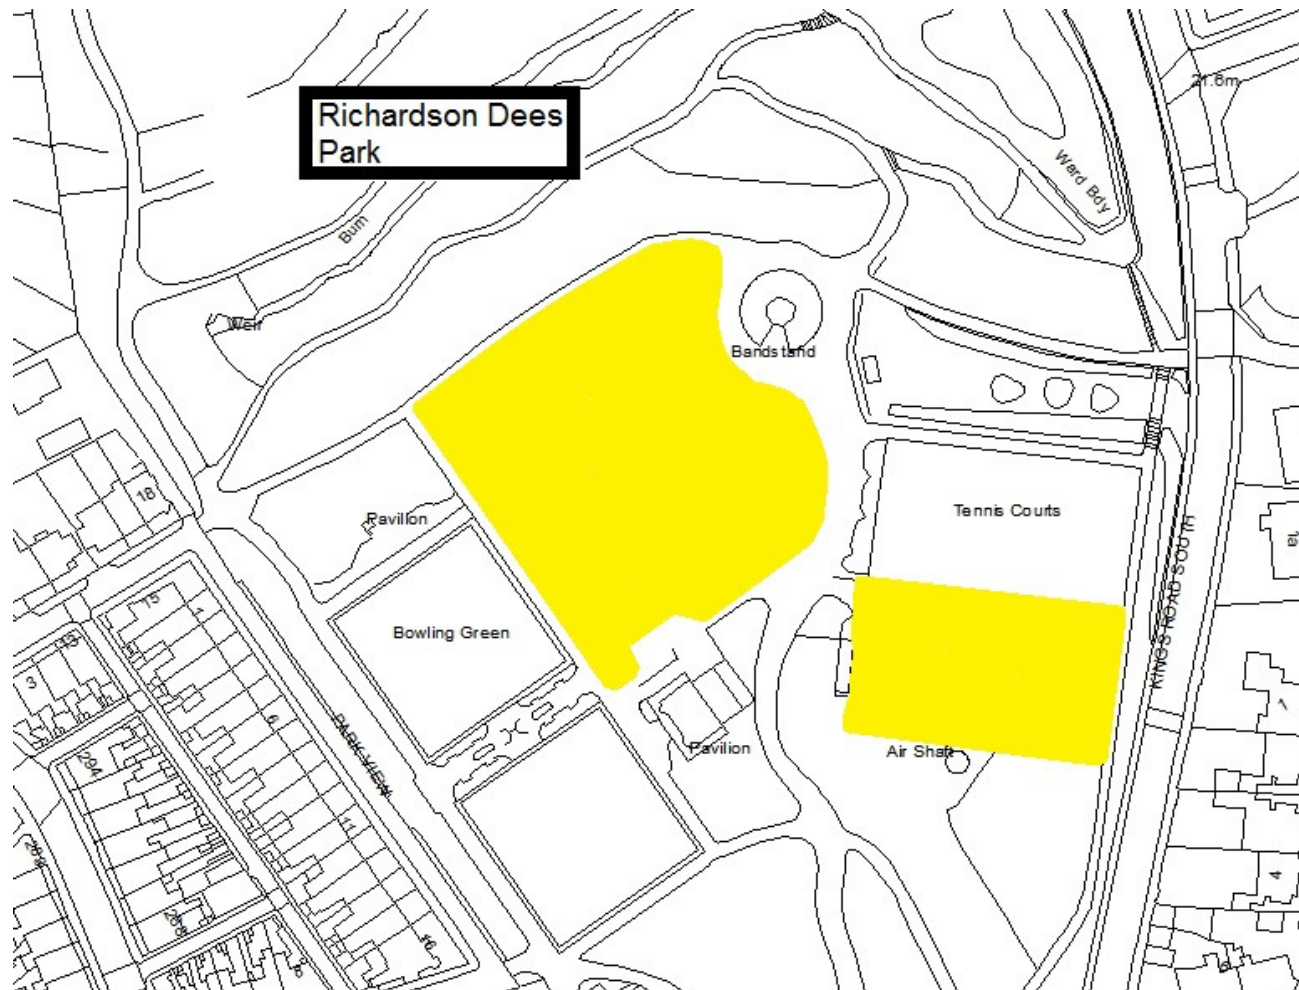

Schedule 1 – Play Sites. Map 1.1 Alexander Scott Park Play Site

- Dogs on Leads
- Dogs banned

Schedule 1 – Play Sites. Map 1.2 Annitsford Play Site

-  Dogs on Leads
-  Dogs banned

Schedule 1 – Play Sites. Map 1.3 The Avenue Play Site

Schedule 1 – Play Sites. Map 1.34 Oak Grove Play Site

-  Dogs on Leads
-  Dogs banned

Schedule 1 – Play Sites. Map 1.35 Oxford Centre Play Site & MUGA

-  Dogs on Leads
-  Dogs banned

Schedule 1 – Play Sites. Map 1.36 Palmersville Play Site

-  Dogs on Leads
-  Dogs banned

Schedule 1 – Play Sites. Map 1.37 Panama Skate Park

- Dogs on Leads
- Dogs banned

Panama

Schedule 1 – Play Sites. Map 1.38 Pearson Park Play Site

-  Dogs on Leads
-  Dogs banned

Schedule 1 – Play Sites. Map 1.39 Pool Park Play Site

-  Dogs on Leads
-  Dogs banned

Schedule 1 – Play Sites. Map 1.40 Richardson Dees Park Play Site, Skate Park & MUGA

-  Dogs on Leads
-  Dogs banned

Schedule 1 – Play Sites. Map 1.56 Rising Sun Countryside Centre Play Site