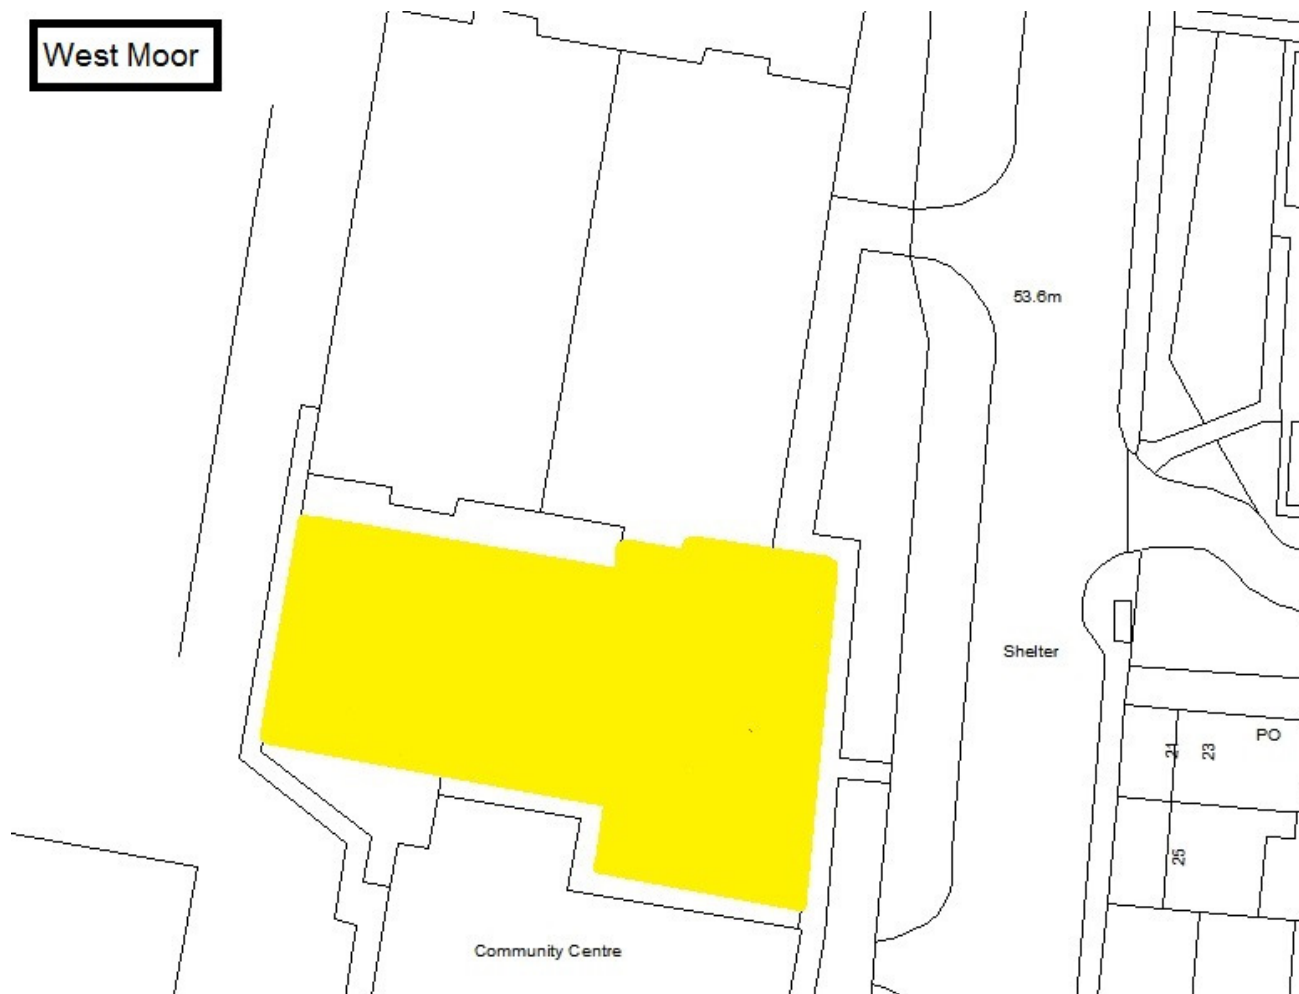

Schedule 1 – Play Sites. Map 1.1 Alexander Scott Park Play Site

- Dogs on Leads
- Dogs banned

Schedule 1 – Play Sites. Map 1.2 Annitsford Play Site

-  Dogs on Leads
-  Dogs banned

Schedule 1 – Play Sites. Map 1.3 The Avenue Play Site

- Dogs on Leads
- Dogs banned

Schedule 1 – Play Sites. Map 1.47 Tall Trees Play Site

- Dogs on Leads
- Dogs banned

Schedule 1 – Play Sites. Map 1.48 The Parks Skate Park

- Dogs on Leads
- Dogs banned

Schedule 1 – Play Sites. Map 1.49 Tynemouth Park Play Site

- Dogs on Leads
- Dogs banned

Schedule 1 – Play Sites. Map 1.50 West Allotment Play Site & MUGA

- Dogs on Leads
- Dogs banned

Schedule 1 – Play Sites. Map 1.51 West Moor Play Site

- Dogs on Leads
- Dogs banned

West Moor

Schedule 1 – Play Sites. Map 1.52 Whitley Park Play Site & MUGA / Map 1.53 Whitley Bay Water Park

-  Dogs on Leads
-  Dogs banned

Schedule 1 – Play Sites. Map 1.54 Wilton Drive Play Site

-  Dogs on Leads
-  Dogs banned