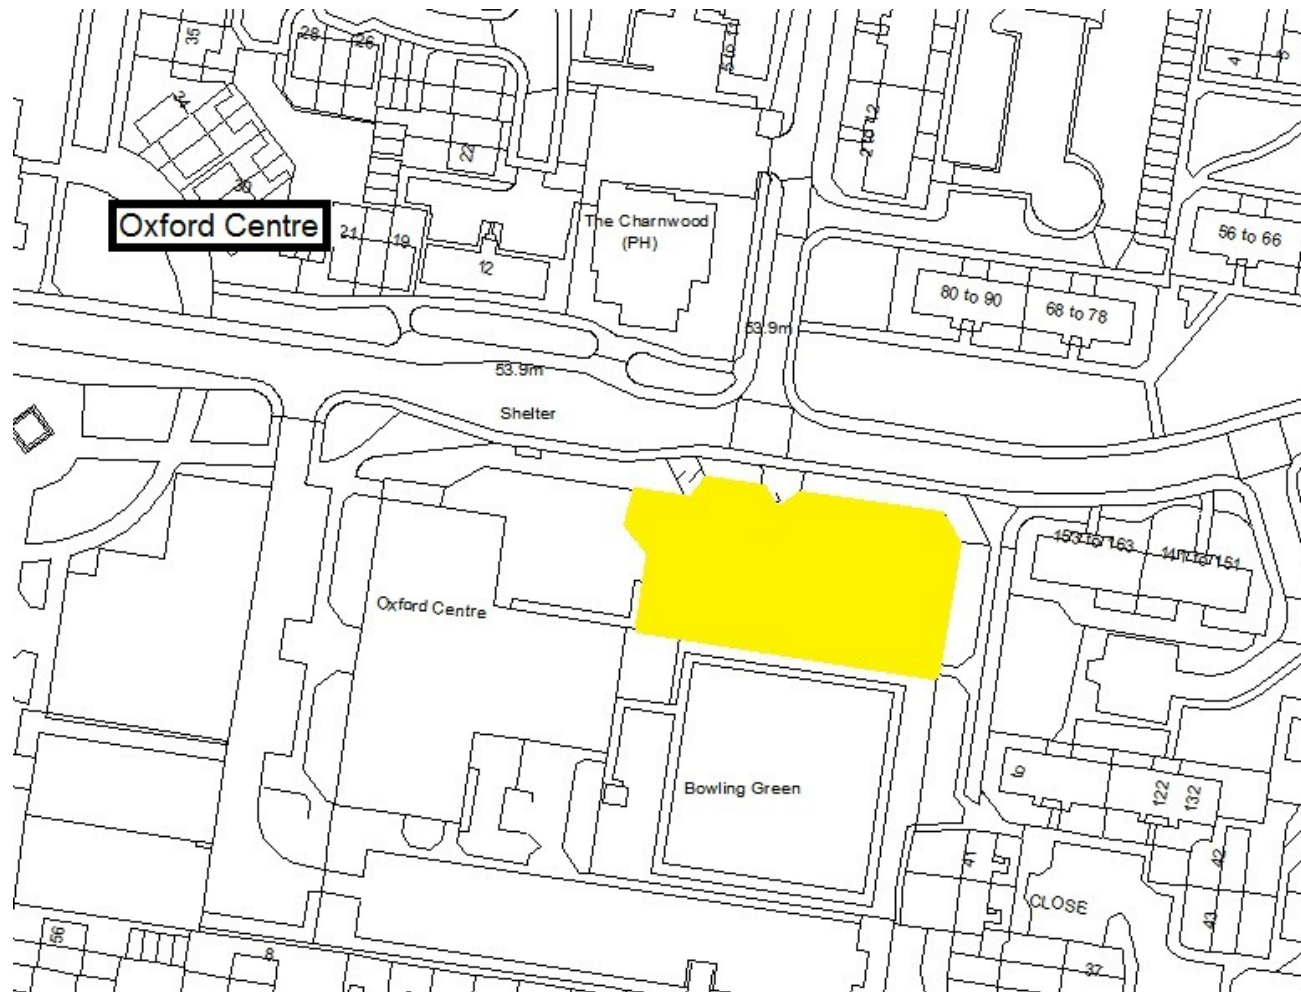

Schedule 1 – Play Sites. Map 1.35 Oxford Centre Play Site & MUGA

- Dogs on Leads
- Dogs banned