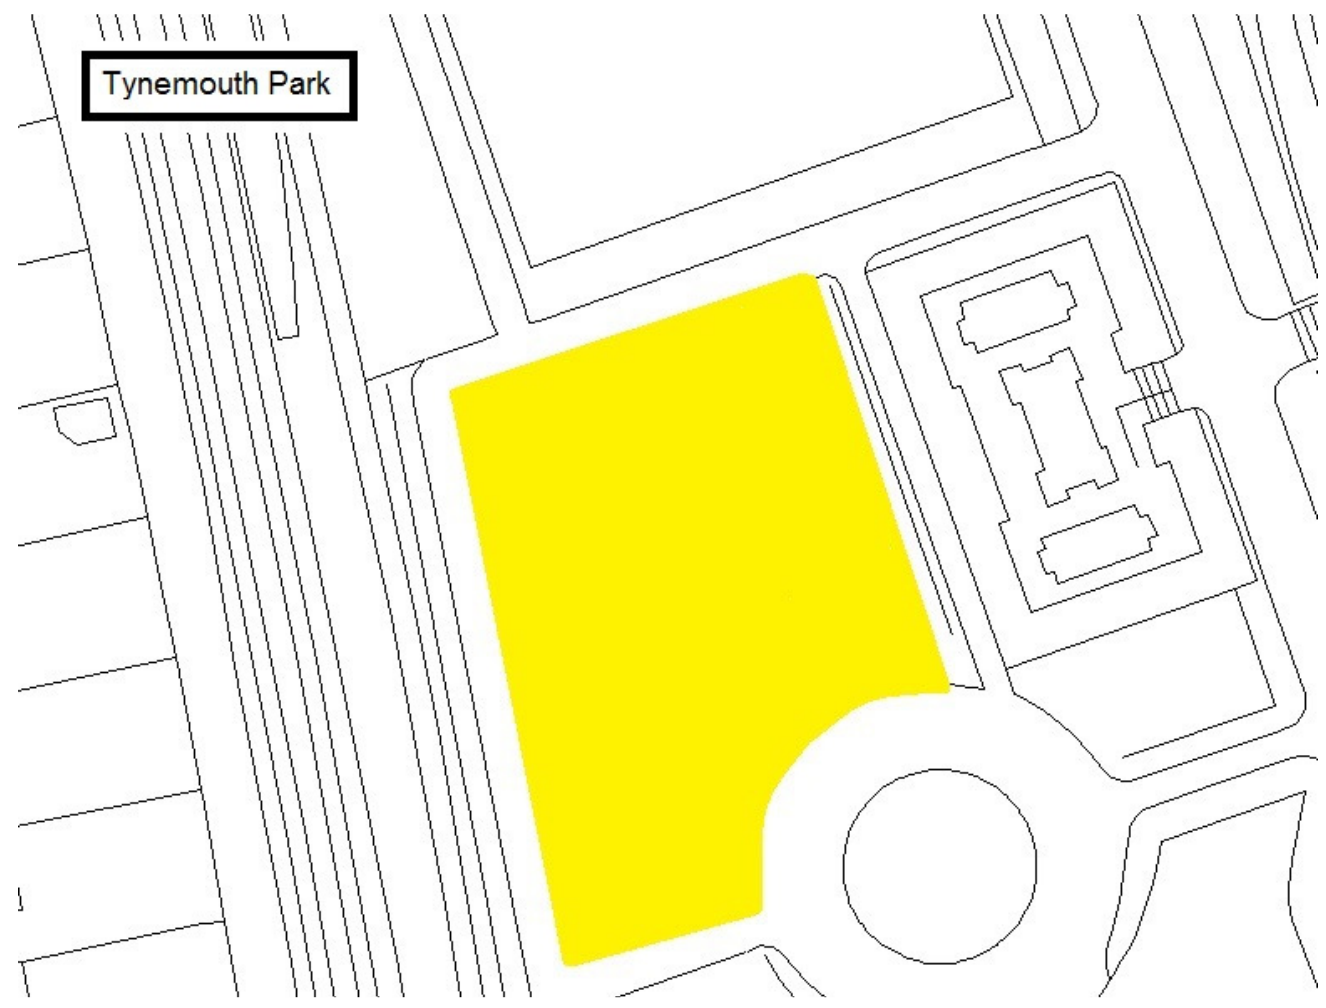

Schedule 1 – Play Sites. Map 1.44 Springfield Park Play Site

- Dogs on Leads
- Dogs banned

Schedule 1 – Play Sites. Map 1.45 Station Road Play Site & MUGA

-  Dogs on Leads
-  Dogs banned

Schedule 1 – Play Sites. Map 1.46 Stonelea Play Site

- Dogs on Leads
- Dogs banned

Schedule 1 – Play Sites. Map 1.47 Tall Trees Play Site

- Dogs on Leads
- Dogs banned

Schedule 1 – Play Sites. Map 1.48 The Parks Skate Park

- Dogs on Leads
- Dogs banned

Schedule 1 – Play Sites. Map 1.49 Tynemouth Park Play Site

- Dogs on Leads
- Dogs banned

Schedule 1 – Play Sites. Map 1.50 West Allotment Play Site & MUGA

- Dogs on Leads
- Dogs banned

Schedule 1 – Play Sites. Map 1.51 West Moor Play Site

- Dogs on Leads
- Dogs banned