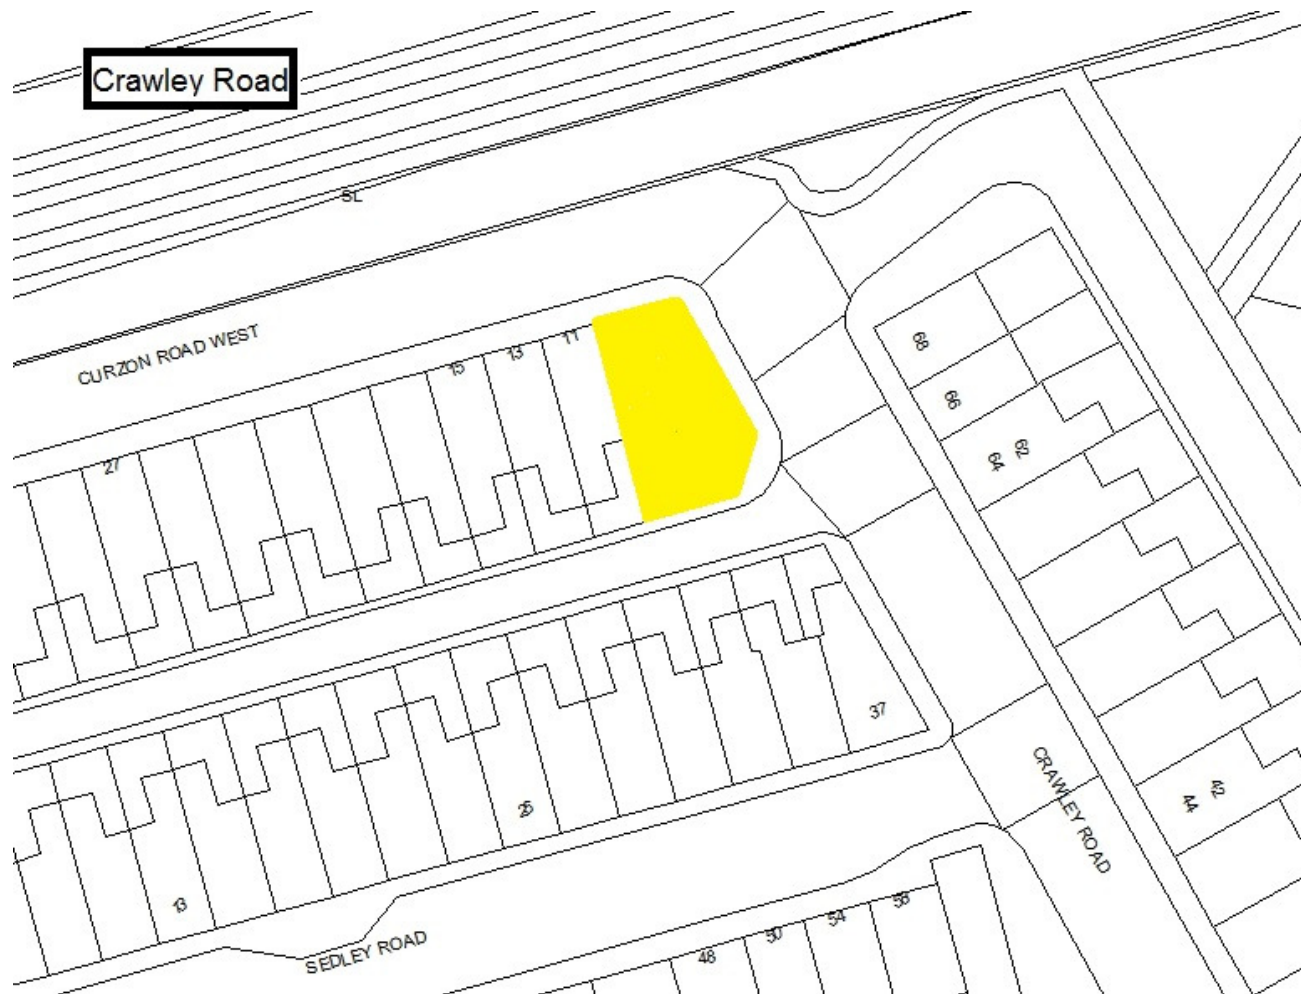

Schedule 1 – Play Sites. Map 1.6 Burradon Welfare Play Site

-  Dogs on Leads
-  Dogs banned

Schedule 1 – Play Sites. Map 1.7 Castle Park Play Site

- Dogs on Leads
- Dogs banned

Schedule 1 – Play Sites. Map 1.8 Churchill Playing Fields Play Site

-  Dogs on Leads
-  Dogs banned

Schedule 1 – Play Sites. Map 1.9 Crawley Road Play Site

- Dogs on Leads
- Dogs banned

Schedule 1 – Play Sites. Map 1.10 Cullercoats Play Site

- Dogs on Leads
- Dogs banned

Schedule 1 – Play Sites. Map 1.11 Earsdon Village Play Site