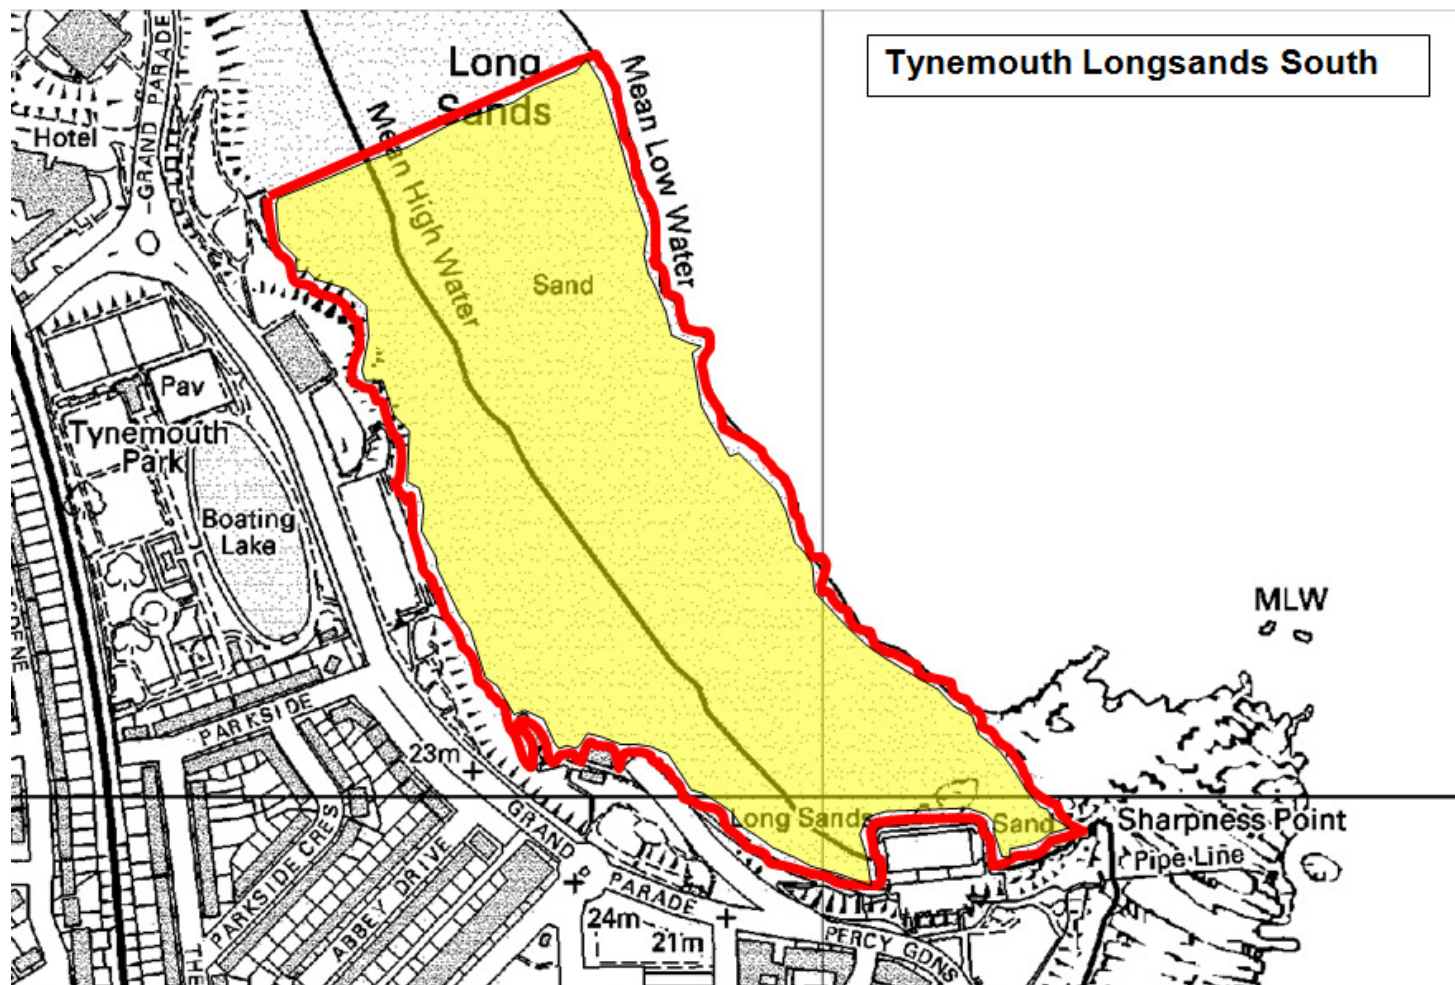

Schedule 2 – Beaches. Map 2.1 King Edward's Bay

-  Dogs on Leads
-  Dogs banned

Schedule 2 – Beaches. Map 2.2 Tynemouth Longsands South

-  Dogs on Leads
-  Dogs banned

Schedule 2 – Beaches. Map 2.3 Cullercoats Bay

-  Dogs on Leads
-  Dogs banned

Schedule 2 – Beaches. Map 2.4 Whitley Bay South

- Dogs on Leads
- Dogs banned