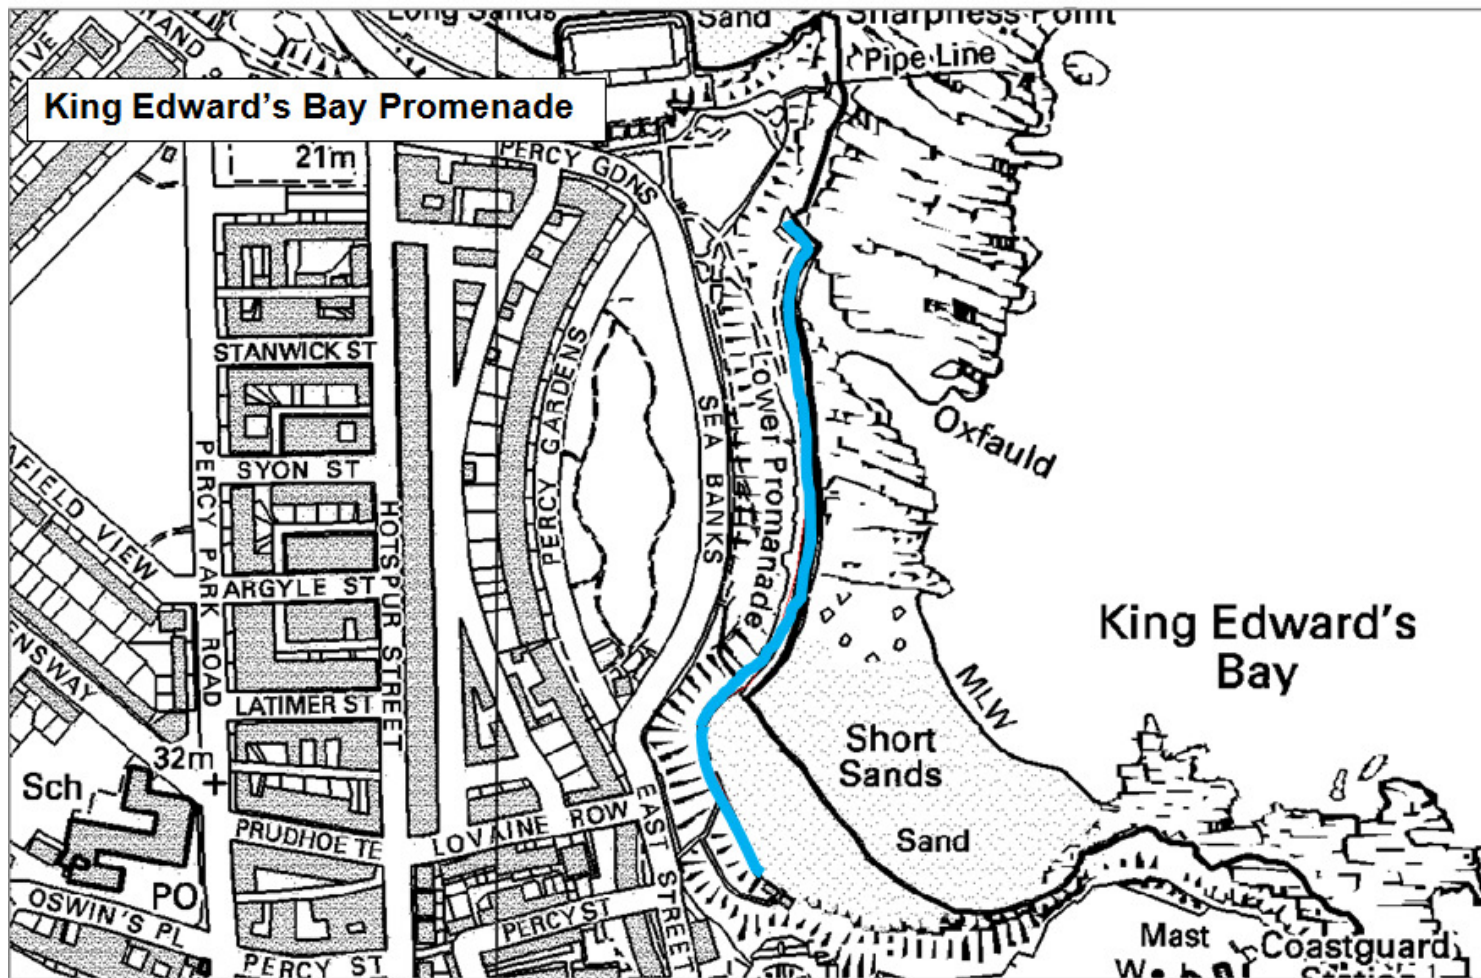

-  Dogs on Leads
-  Dogs banned

Schedule 3 – Restricted Areas. Map 3.19 Tynemouth Park

-  Dogs on Leads
-  Dogs banned

Schedule 3 – Restricted Areas. Map 3.20 Riverside Promenade

- Dogs on Leads
- Dogs banned

Schedule 3 – Restricted Areas. Map 3.21 King Edward’s Bay Promenade

-  Dogs on Leads
-  Dogs banned

Schedule 3 – Restricted Areas. Map 3.22 Tynemouth Longsands South Promenade

-  Dogs on Leads
-  Dogs banned

Schedule 3 – Restricted Areas. Map 3.23 Cullercoats Bay South Ramp / Map 3.24 Cullercoats Bay North Ramp (inc. Brea and both piers)

-  Dogs on Leads
-  Dogs banned

Schedule 3 – Restricted Areas. Map 3.25 Whitley Bay Northern Promenade