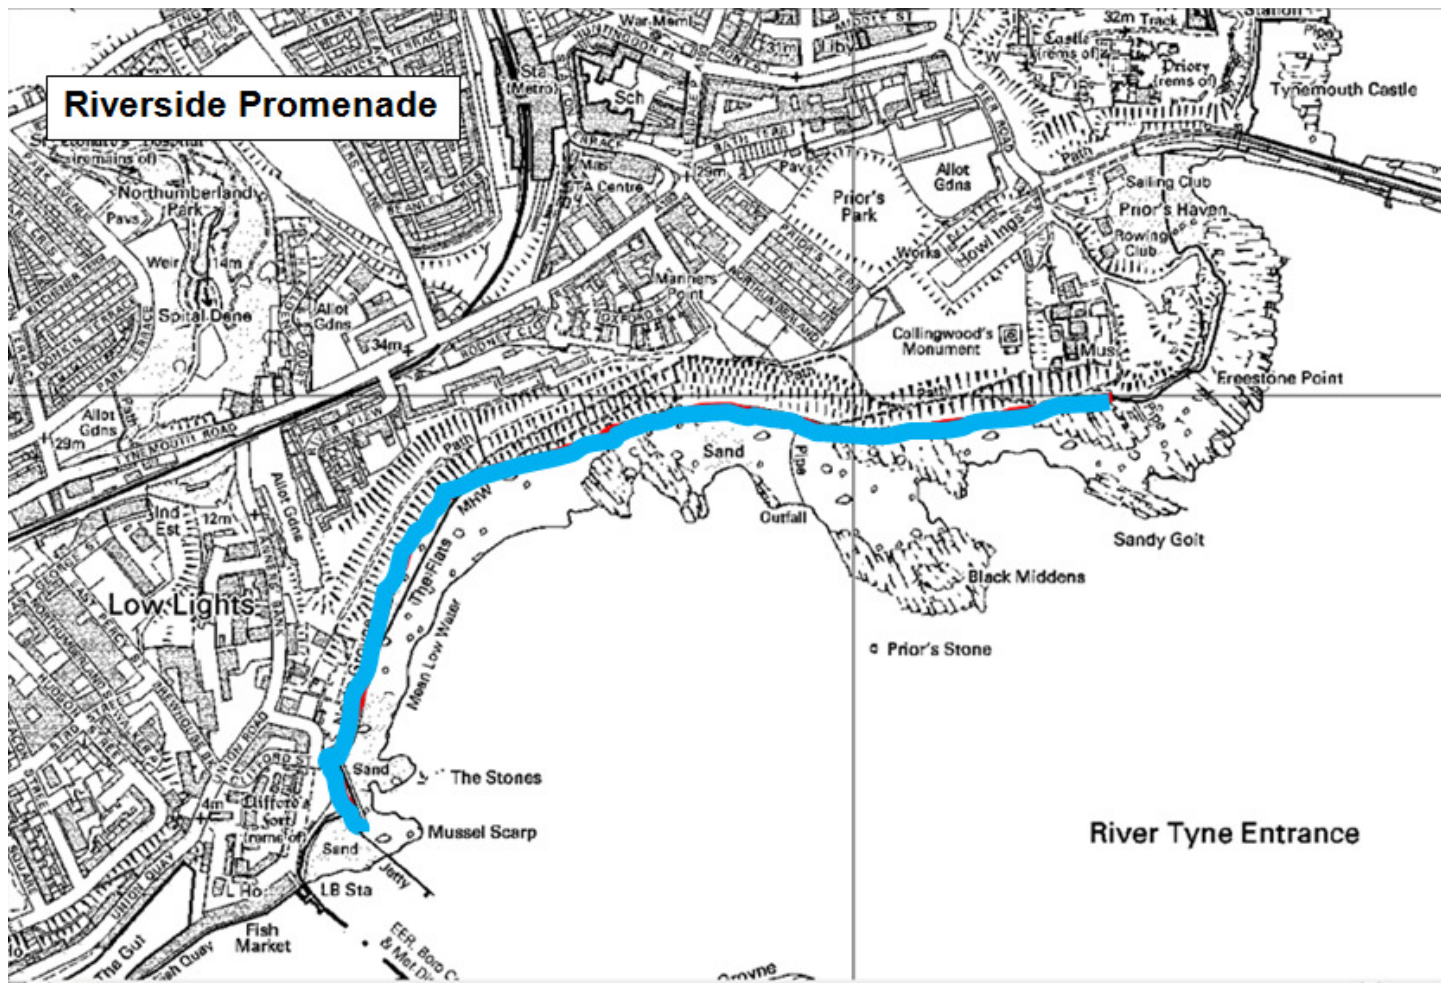

-  Dogs on Leads
-  Dogs banned

Schedule 3 – Restricted Areas. Map 3.9 Benton Quarry Park

-  Dogs on Leads
-  Dogs banned

Schedule 3 – Restricted Areas. Map 3.10 Churchill Playing Fields / Map 3.11 Souter Park (NB: the running track is outside the adjacent play site but is an existing dog ban area)

-  Dogs on Leads
-  Dogs banned

Schedule 3 – Restricted Areas. Map 3.19 Tynemouth Park

-  Dogs on Leads
-  Dogs banned

Schedule 3 – Restricted Areas. Map 3.20 Riverside Promenade

- Dogs on Leads
- Dogs banned

Schedule 3 – Restricted Areas. Map 3.21 King Edward’s Bay Promenade

-  Dogs on Leads
-  Dogs banned

Schedule 3 – Restricted Areas. Map 3.22 Tynemouth Longsands South Promenade

-  Dogs on Leads
-  Dogs banned

Schedule 3 – Restricted Areas. Map 3.23 Cullercoats Bay South Ramp / Map 3.24 Cullercoats Bay North Ramp (inc. Brea and both piers)

-  Dogs on Leads
-  Dogs banned

Schedule 3 – Restricted Areas. Map 3.25 Whitley Bay Northern Promenade