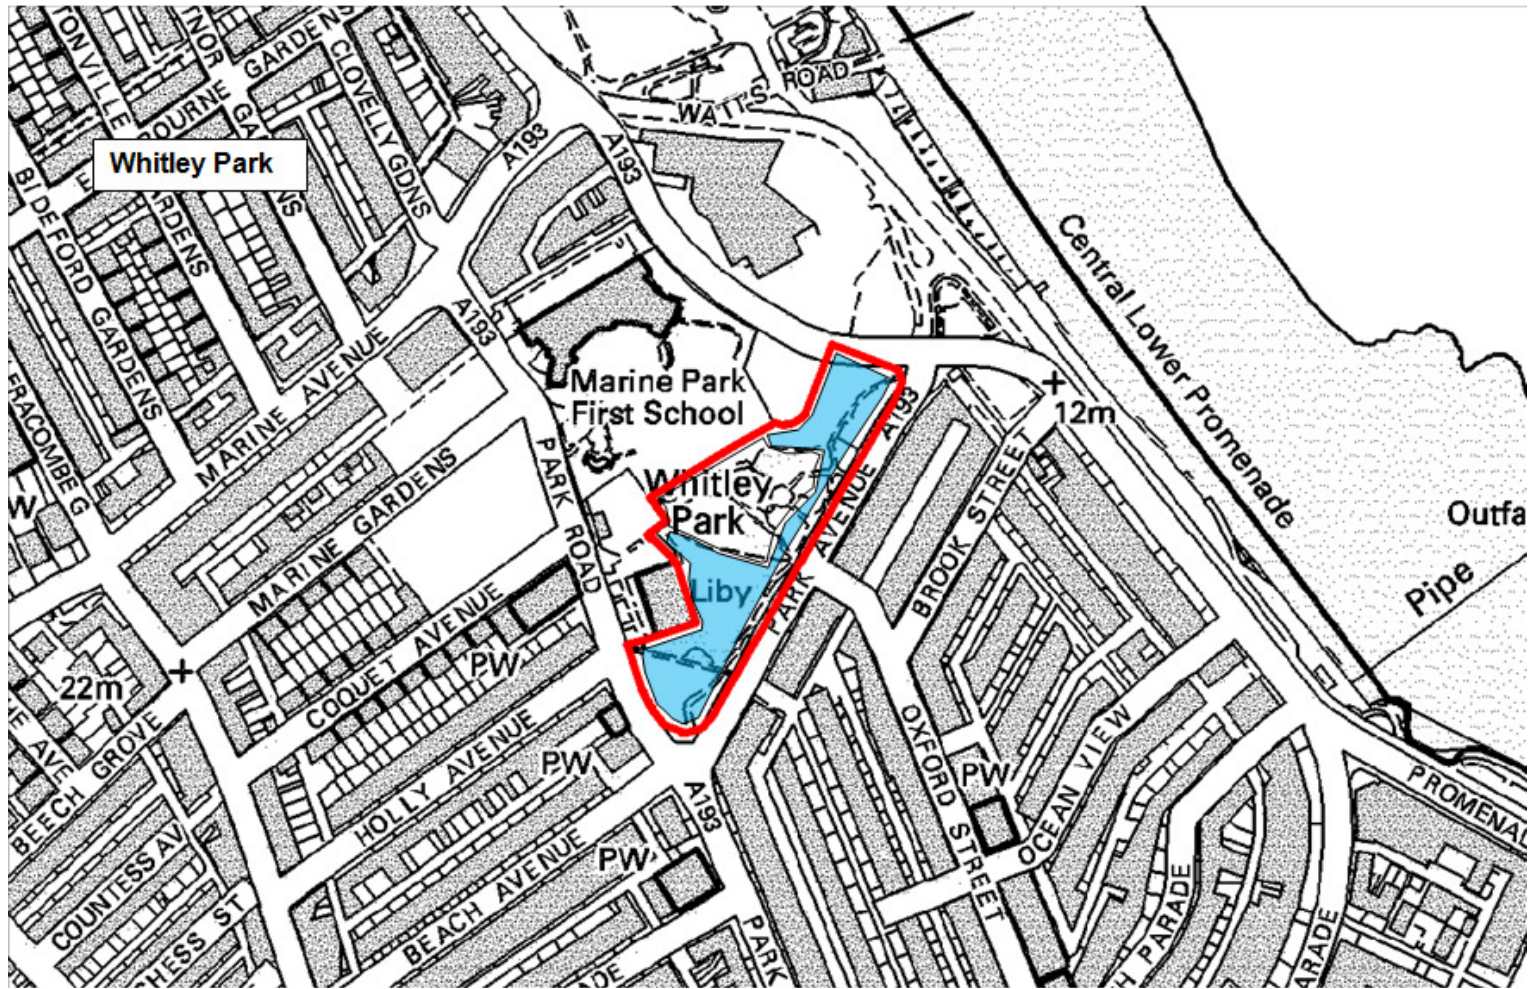

Schedule 3 – Restricted Areas. Map 3.6 Earsdon Cemetery

-  Dogs on Leads
-  Dogs banned

Schedule 3 – Restricted Areas. Map 3.7 Killingworth Lakeside Park

- Dogs on Leads
- Dogs banned

Schedule 3 – Restricted Areas. Map 3.8 Springfield Park

-  Dogs on Leads
-  Dogs banned

Schedule 3 – Restricted Areas. Map 3.9 Benton Quarry Park

-  Dogs on Leads
-  Dogs banned

Schedule 3 – Restricted Areas. Map 3.10 Churchill Playing Fields / Map 3.11 Souter Park (NB: the running track is outside the adjacent play site but is an existing dog ban area)

-  Dogs on Leads
-  Dogs banned

Schedule 3 – Restricted Areas. Map 3.12 Whitley Park

-  Dogs on Leads
-  Dogs banned

### Schedule 3 – Restricted Areas. Map 3.13 Rising Sun Country Park

-  Dogs on Leads
-  Dogs banned

Schedule 3 – Restricted Areas. Map 3.14 Richardson Dees Park / 3.15 Hall Grounds

- Dogs on Leads
- Dogs banned