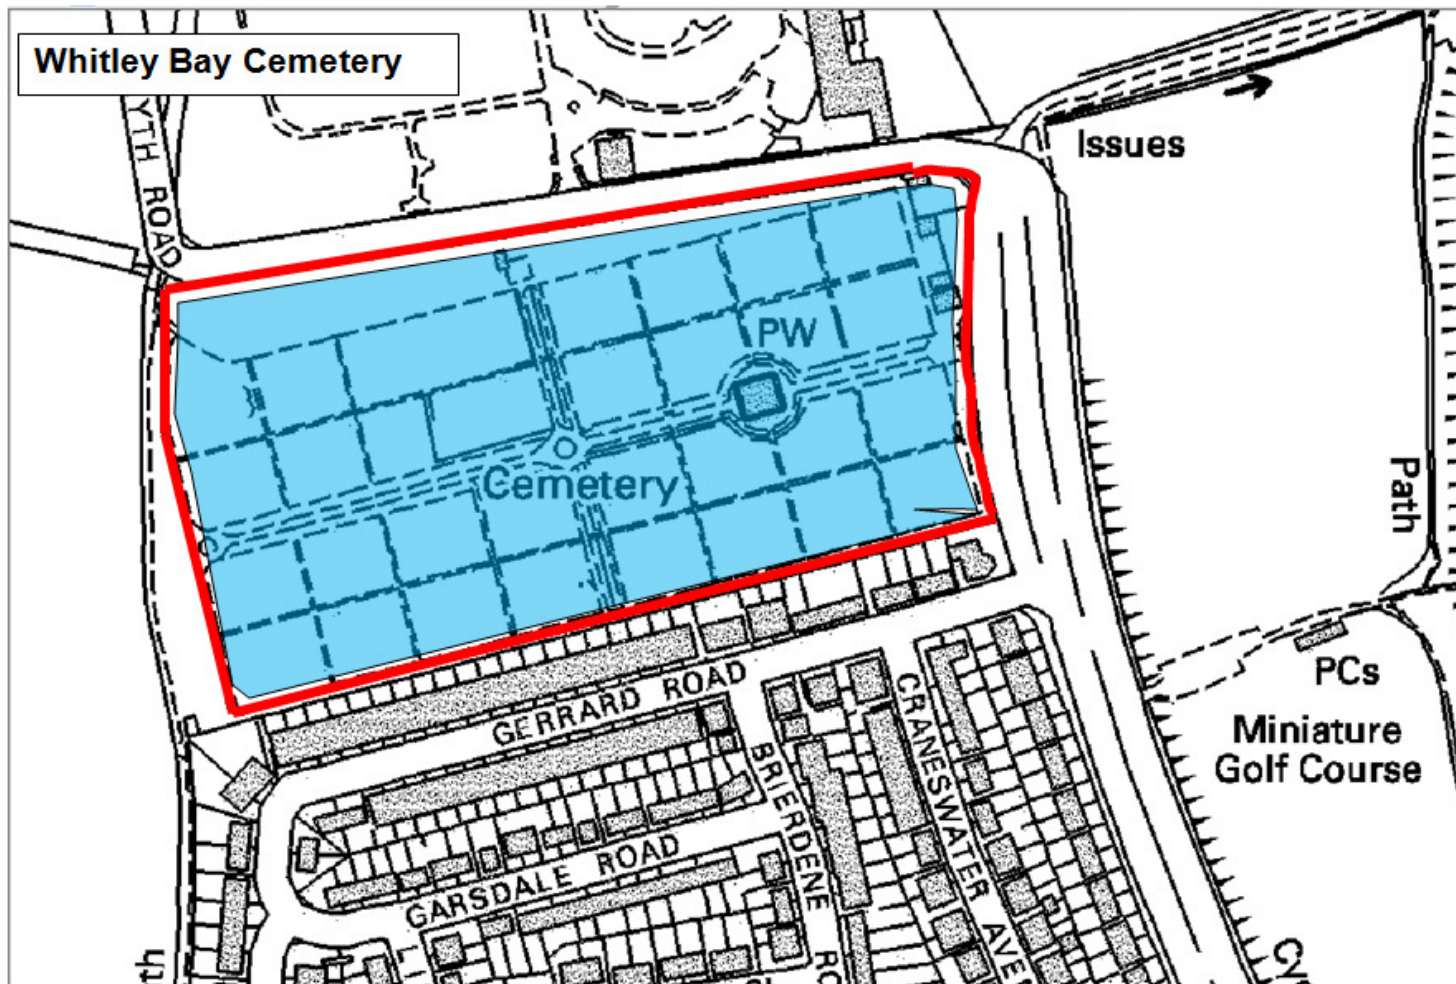

Schedule 3 – Restricted Areas. Map 3.1 Preston Cemetery

-  Dogs on Leads
-  Dogs banned

Schedule 3 – Restricted Areas. Map 3.2 Whitley Bay Cemetery

-  Dogs on Leads
-  Dogs banned

Schedule 3 – Restricted Areas. Map 3.3 Church Bank Cemetery

-  Dogs on Leads
-  Dogs banned

Schedule 3 – Restricted Areas. Map 3.4 Benton Cemetery

-  Dogs on Leads
-  Dogs banned

Schedule 3 – Restricted Areas. Map 3.5 Weetslade Cemetery

-  Dogs on Leads
-  Dogs banned

Schedule 3 – Restricted Areas. Map 3.6 Earsdon Cemetery

-  Dogs on Leads
-  Dogs banned

Schedule 3 – Restricted Areas. Map 3.7 Killingworth Lakeside Park

- Dogs on Leads
- Dogs banned

Schedule 3 – Restricted Areas. Map 3.8 Springfield Park

-  Dogs on Leads
-  Dogs banned

Schedule 3 – Restricted Areas. Map 3.9 Benton Quarry Park

-  Dogs on Leads
-  Dogs banned

Schedule 3 – Restricted Areas. Map 3.10 Churchill Playing Fields / Map 3.11 Souter Park (NB: the running track is outside the adjacent play site but is an existing dog ban area)