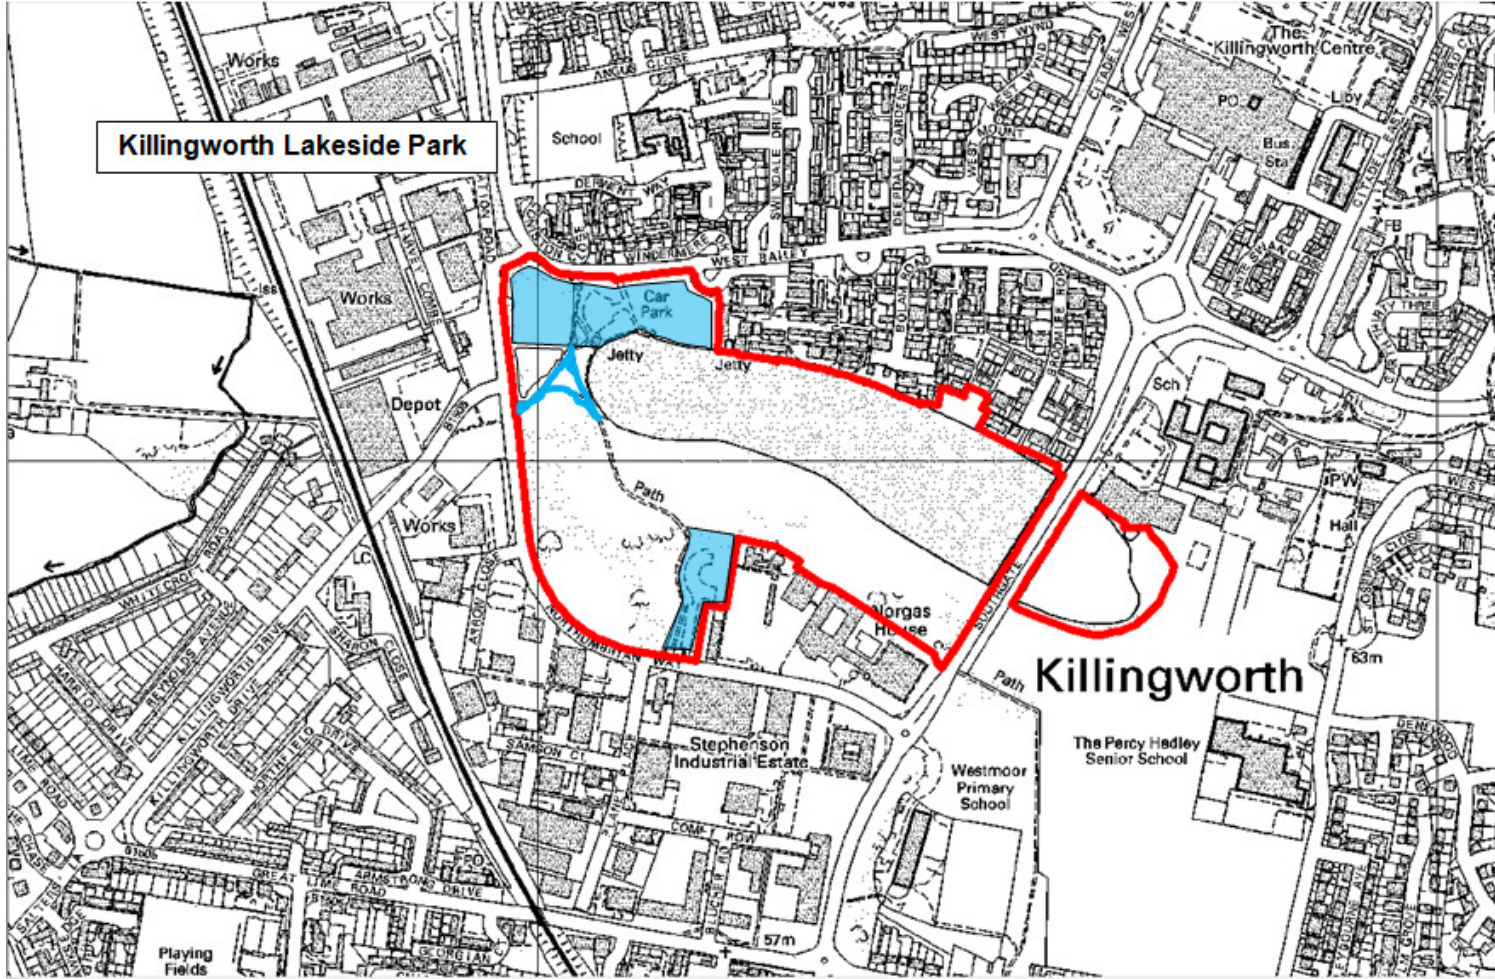

-  Dogs on Leads
-  Dogs banned

Schedule 3 – Restricted Areas. Map 3.4 Benton Cemetery

-  Dogs on Leads
-  Dogs banned

Schedule 3 – Restricted Areas. Map 3.5 Weetslade Cemetery

-  Dogs on Leads
-  Dogs banned

Schedule 3 – Restricted Areas. Map 3.6 Earsdon Cemetery

-  Dogs on Leads
-  Dogs banned

Schedule 3 – Restricted Areas. Map 3.7 Killingworth Lakeside Park

- Dogs on Leads
- Dogs banned

Schedule 3 – Restricted Areas. Map 3.8 Springfield Park

-  Dogs on Leads
-  Dogs banned

Schedule 3 – Restricted Areas. Map 3.9 Benton Quarry Park

-  Dogs on Leads
-  Dogs banned

Schedule 3 – Restricted Areas. Map 3.10 Churchill Playing Fields / Map 3.11 Souter Park (NB: the running track is outside the adjacent play site but is an existing dog ban area)

Schedule 3 – Restricted Areas. Map 3.16 Howdon Park

-  Dogs on Leads
-  Dogs banned

Schedule 3 – Restricted Areas. Map 3.17 Northumberland Park

-  Dogs on Leads
-  Dogs banned

Schedule 3 – Restricted Areas. Map 3.18 Alexander Scott Park