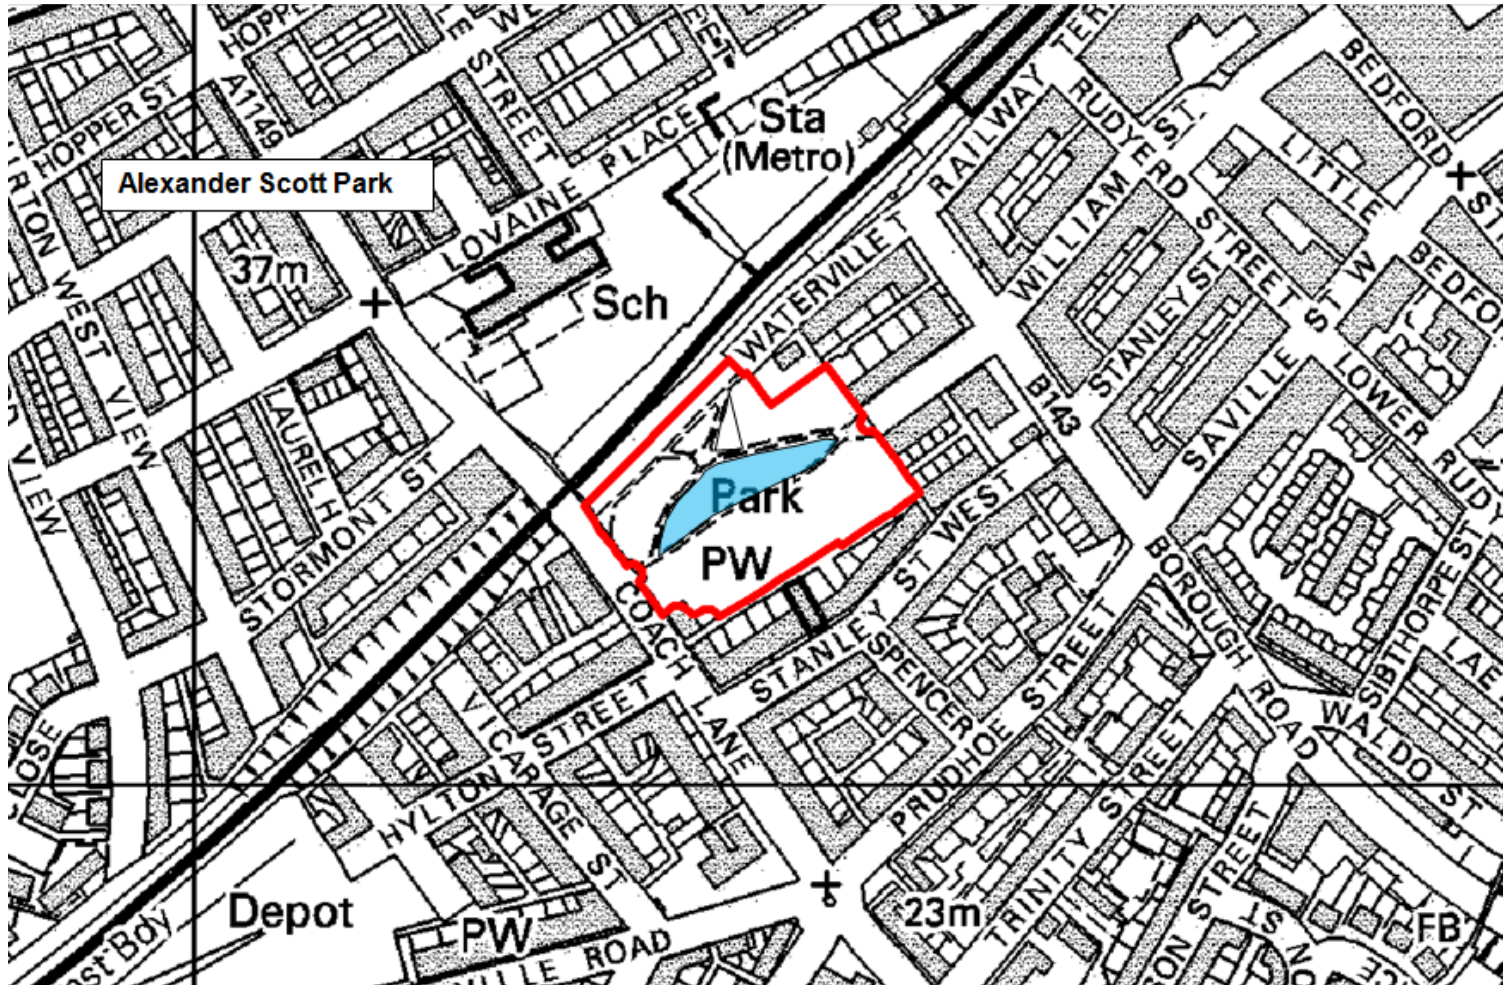

Schedule 3 – Restricted Areas. Map 3.18 Alexander Scott Park

- Dogs on Leads
- Dogs banned