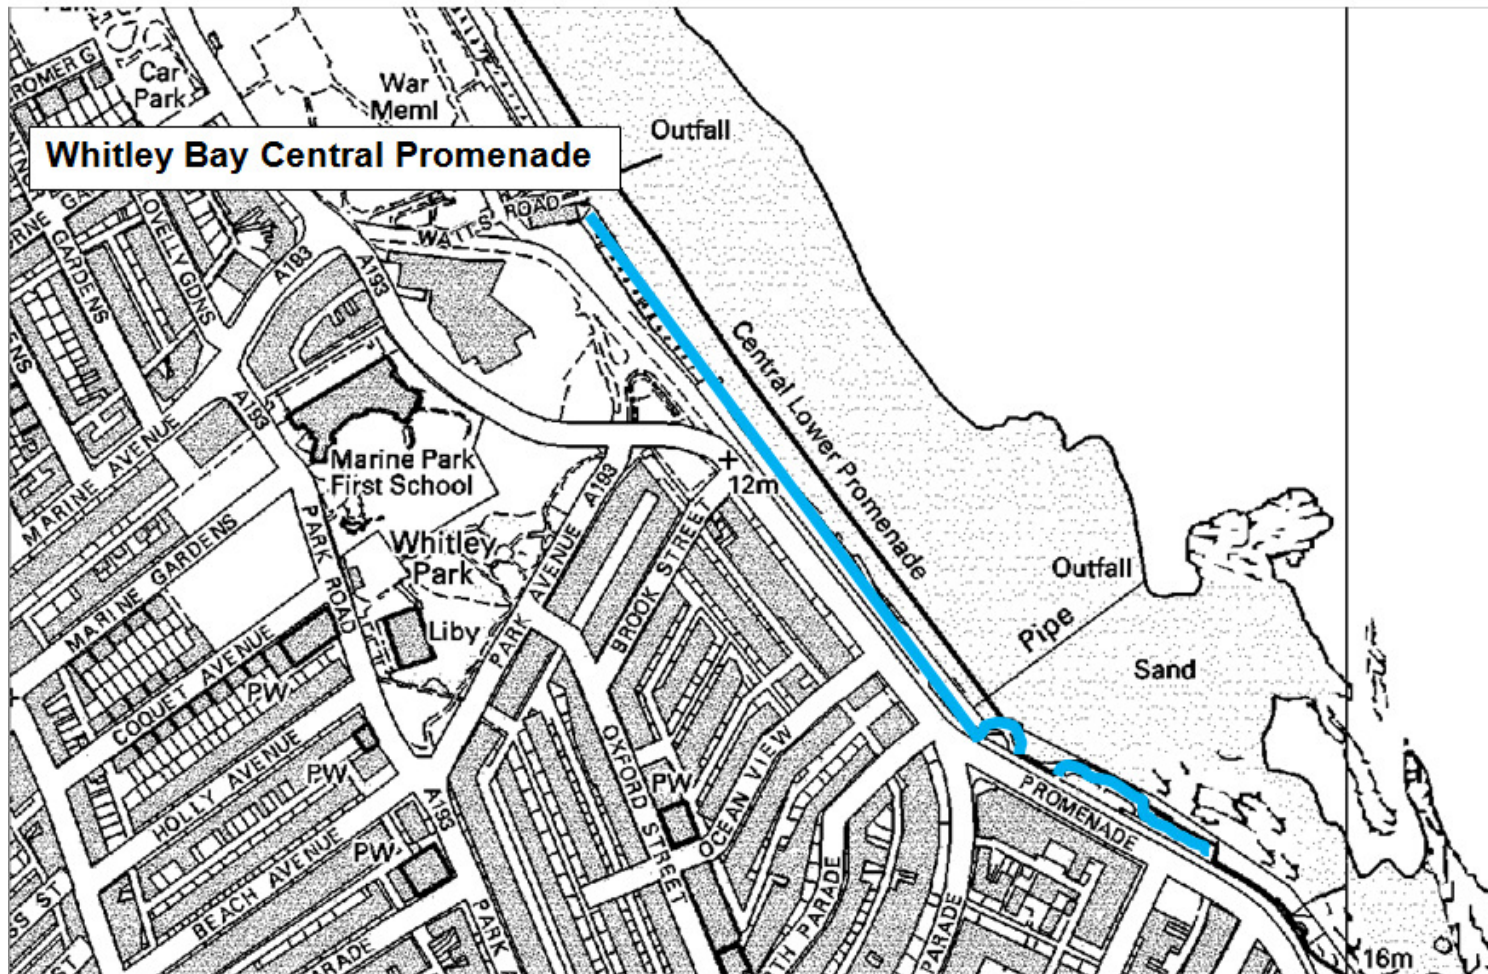

-  Dogs on Leads
-  Dogs banned

Schedule 3 – Restricted Areas. Map 3.9 Benton Quarry Park

-  Dogs on Leads
-  Dogs banned

Schedule 3 – Restricted Areas. Map 3.10 Churchill Playing Fields / Map 3.11 Souter Park (NB: the running track is outside the adjacent play site but is an existing dog ban area)

Schedule 3 – Restricted Areas. Map 3.21 King Edward’s Bay Promenade

-  Dogs on Leads
-  Dogs banned

Schedule 3 – Restricted Areas. Map 3.22 Tynemouth Longsands South Promenade

-  Dogs on Leads
-  Dogs banned

Schedule 3 – Restricted Areas. Map 3.23 Cullercoats Bay South Ramp / Map 3.24 Cullercoats Bay North Ramp (inc. Brea and both piers)

-  Dogs on Leads
-  Dogs banned

Schedule 3 – Restricted Areas. Map 3.25 Whitley Bay Northern Promenade

-  Dogs on Leads
-  Dogs banned

Schedule 3 – Restricted Areas. Map 3.26 Whitley Bay Central Promenade

-  Dogs on Leads
-  Dogs banned

Schedule 3 – Restricted Areas. Map 3.27 St Mary's Island

-  Dogs on Leads
-  Dogs banned