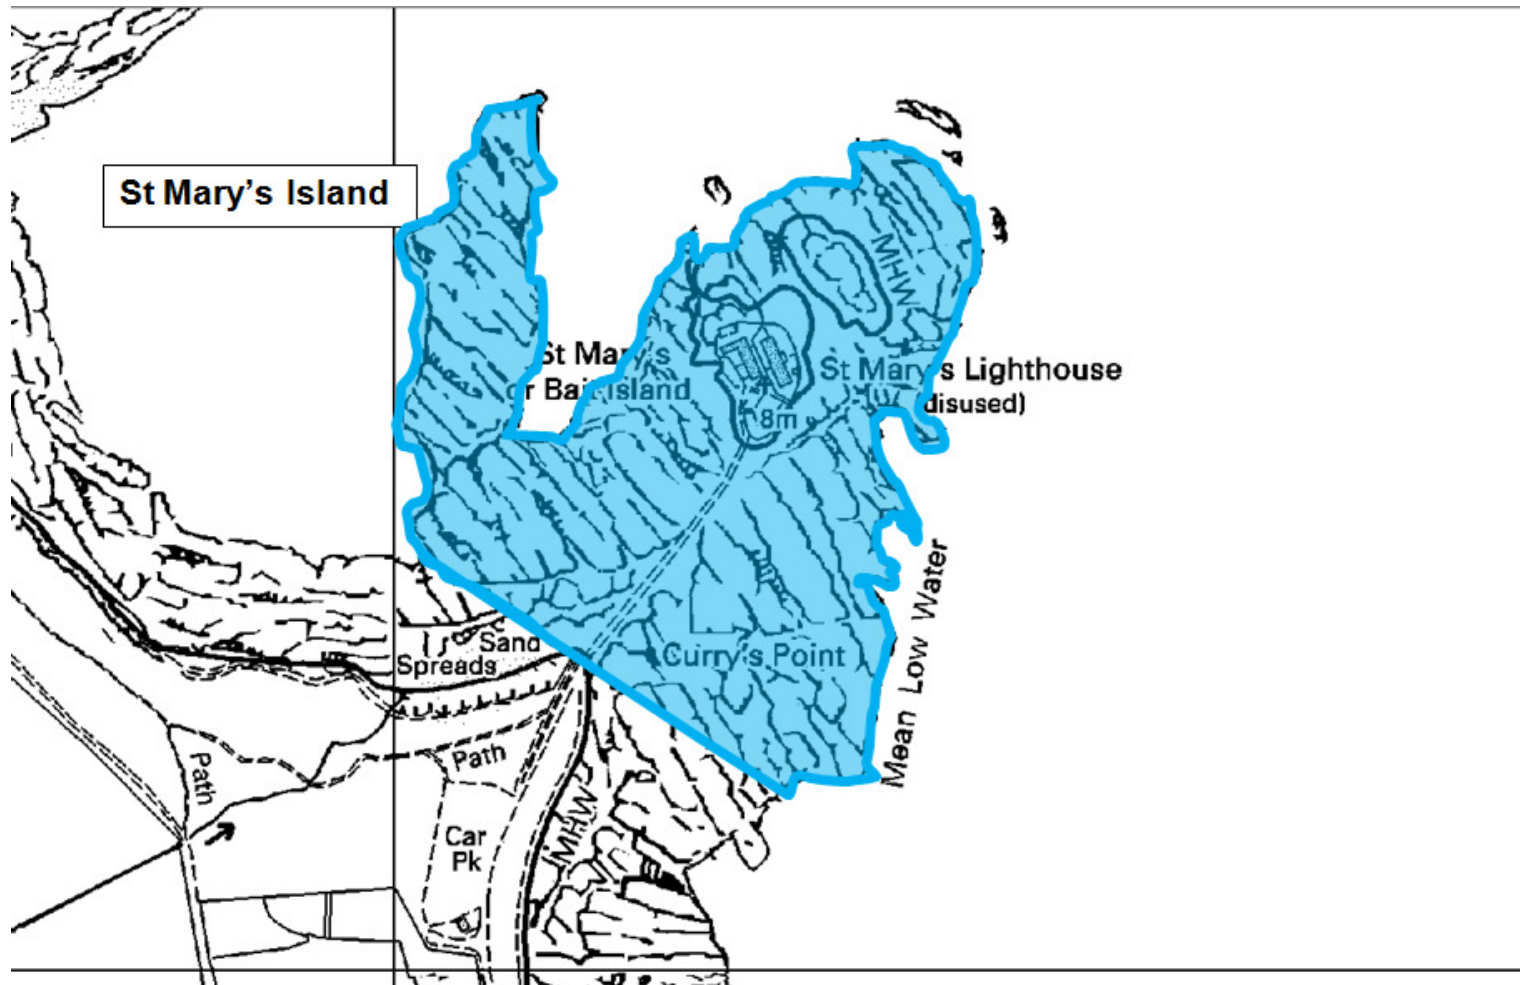

Schedule 3 – Restricted Areas. Map 3.21 King Edward’s Bay Promenade

-  Dogs on Leads
-  Dogs banned

Schedule 3 – Restricted Areas. Map 3.22 Tynemouth Longsands South Promenade

-  Dogs on Leads
-  Dogs banned

Schedule 3 – Restricted Areas. Map 3.23 Cullercoats Bay South Ramp / Map 3.24 Cullercoats Bay North Ramp (inc. Brea and both piers)

-  Dogs on Leads
-  Dogs banned

Schedule 3 – Restricted Areas. Map 3.25 Whitley Bay Northern Promenade

-  Dogs on Leads
-  Dogs banned

Schedule 3 – Restricted Areas. Map 3.26 Whitley Bay Central Promenade

-  Dogs on Leads
-  Dogs banned

Schedule 3 – Restricted Areas. Map 3.27 St Mary's Island

-  Dogs on Leads
-  Dogs banned

Schedule 3 – Restricted Areas. Map 3.28 Burradon Playing Fields

-  Dogs on Leads
-  Dogs banned

Schedule 3 – Restricted Areas. Map 3.29 Moorbridge Playing Fields

-  Dogs on Leads
-  Dogs banned