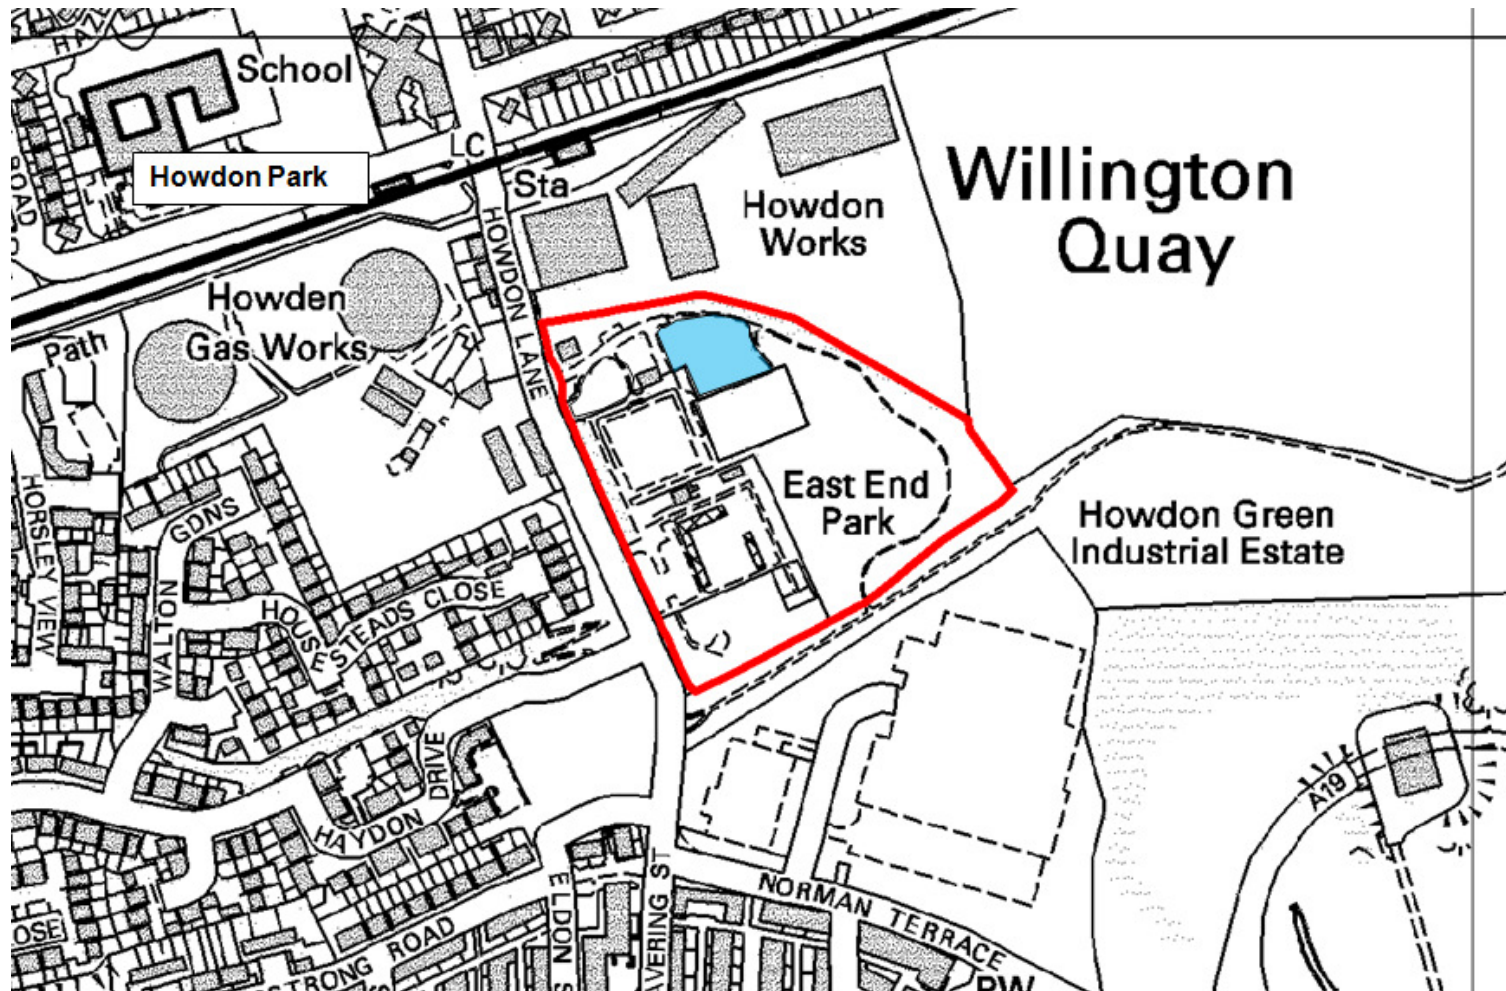

-  Dogs on Leads
-  Dogs banned

Schedule 3 – Restricted Areas. Map 3.9 Benton Quarry Park

-  Dogs on Leads
-  Dogs banned

Schedule 3 – Restricted Areas. Map 3.10 Churchill Playing Fields / Map 3.11 Souter Park (NB: the running track is outside the adjacent play site but is an existing dog ban area)

### Schedule 3 – Restricted Areas. Map 3.13 Rising Sun Country Park

-  Dogs on Leads
-  Dogs banned

Schedule 3 – Restricted Areas. Map 3.14 Richardson Dees Park / 3.15 Hall Grounds

- Dogs on Leads
- Dogs banned

Schedule 3 – Restricted Areas. Map 3.16 Howdon Park

-  Dogs on Leads
-  Dogs banned

Schedule 3 – Restricted Areas. Map 3.17 Northumberland Park

-  Dogs on Leads
-  Dogs banned

Schedule 3 – Restricted Areas. Map 3.18 Alexander Scott Park

Schedule 3 – Restricted Areas. Map 3.21 King Edward’s Bay Promenade

-  Dogs on Leads
-  Dogs banned

Schedule 3 – Restricted Areas. Map 3.22 Tynemouth Longsands South Promenade

-  Dogs on Leads
-  Dogs banned