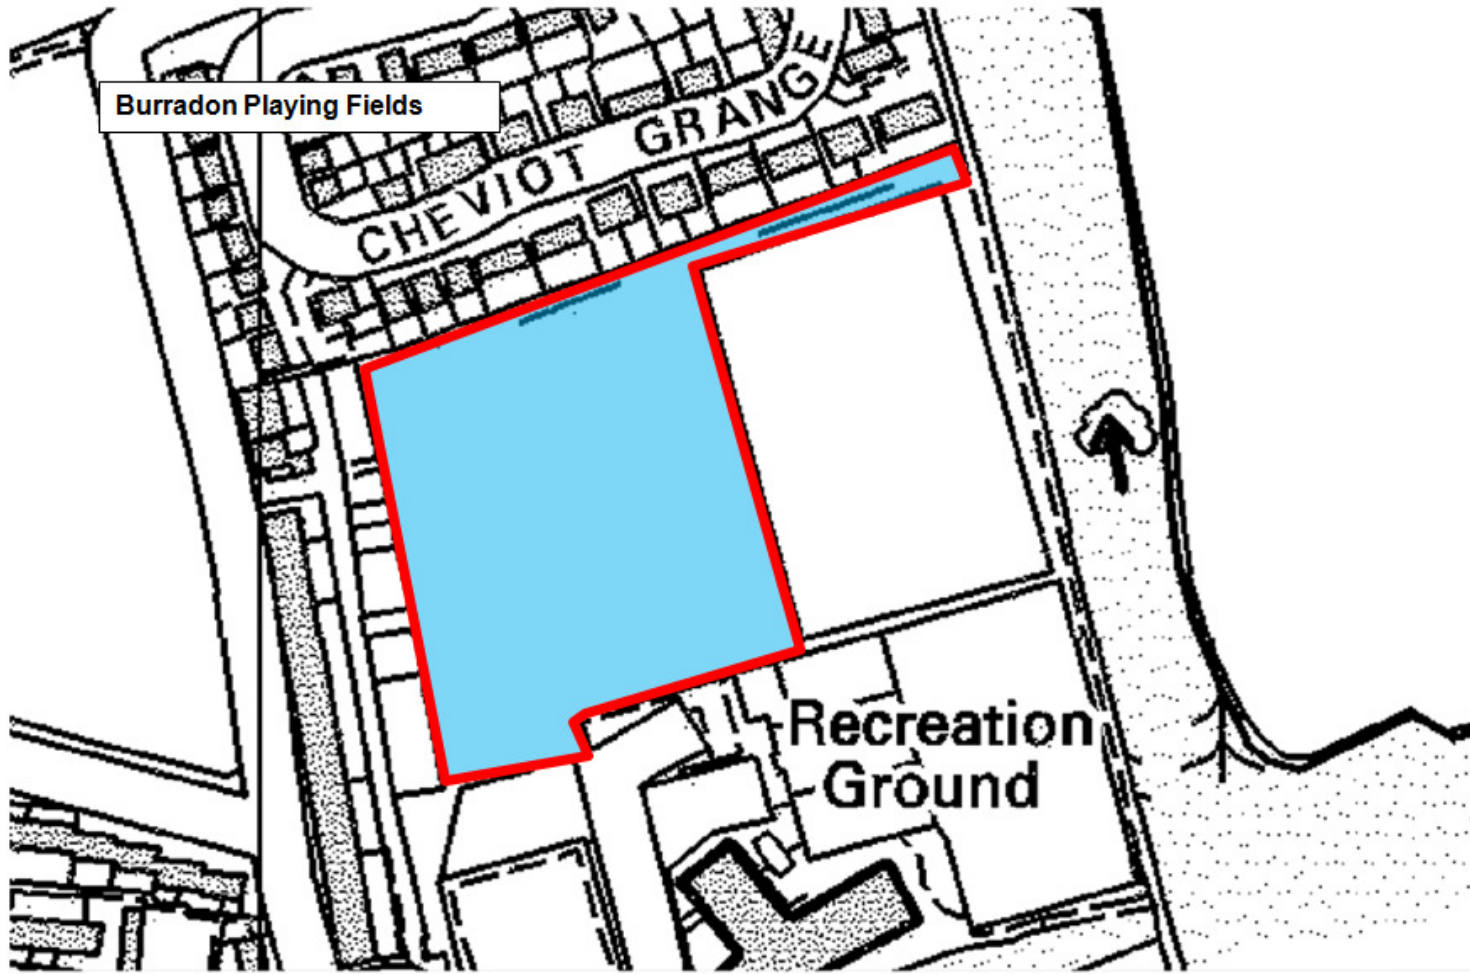

-  Dogs on Leads
-  Dogs banned

Schedule 3 – Restricted Areas. Map 3.9 Benton Quarry Park

-  Dogs on Leads
-  Dogs banned

Schedule 3 – Restricted Areas. Map 3.10 Churchill Playing Fields / Map 3.11 Souter Park (NB: the running track is outside the adjacent play site but is an existing dog ban area)

Schedule 3 – Restricted Areas. Map 3.23 Cullercoats Bay South Ramp / Map 3.24 Cullercoats Bay North Ramp (inc. Brea and both piers)

-  Dogs on Leads
-  Dogs banned

Schedule 3 – Restricted Areas. Map 3.25 Whitley Bay Northern Promenade

-  Dogs on Leads
-  Dogs banned

Schedule 3 – Restricted Areas. Map 3.26 Whitley Bay Central Promenade

-  Dogs on Leads
-  Dogs banned

Schedule 3 – Restricted Areas. Map 3.27 St Mary's Island

-  Dogs on Leads
-  Dogs banned

Schedule 3 – Restricted Areas. Map 3.28 Burradon Playing Fields

-  Dogs on Leads
-  Dogs banned

Schedule 3 – Restricted Areas. Map 3.29 Moorbridge Playing Fields

-  Dogs on Leads
-  Dogs banned