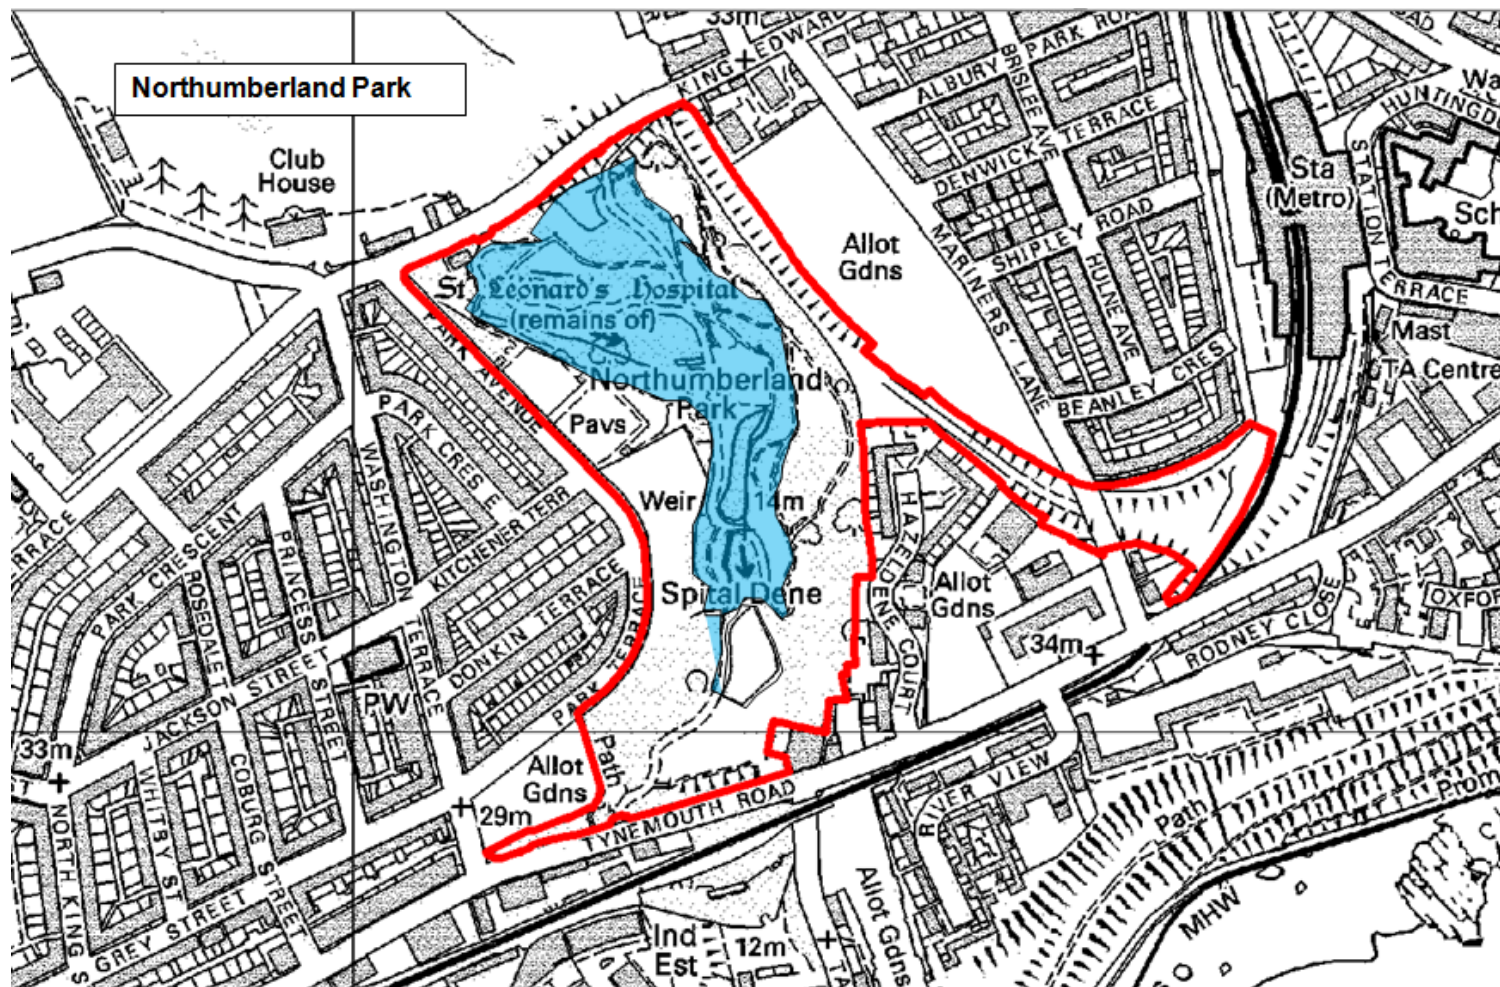

-  Dogs on Leads
-  Dogs banned

Schedule 3 – Restricted Areas. Map 3.9 Benton Quarry Park

-  Dogs on Leads
-  Dogs banned

Schedule 3 – Restricted Areas. Map 3.10 Churchill Playing Fields / Map 3.11 Souter Park (NB: the running track is outside the adjacent play site but is an existing dog ban area)

### Schedule 3 – Restricted Areas. Map 3.13 Rising Sun Country Park

-  Dogs on Leads
-  Dogs banned

Schedule 3 – Restricted Areas. Map 3.14 Richardson Dees Park / 3.15 Hall Grounds

- Dogs on Leads
- Dogs banned

Schedule 3 – Restricted Areas. Map 3.16 Howdon Park

-  Dogs on Leads
-  Dogs banned

Schedule 3 – Restricted Areas. Map 3.17 Northumberland Park

-  Dogs on Leads
-  Dogs banned

Schedule 3 – Restricted Areas. Map 3.18 Alexander Scott Park

Schedule 3 – Restricted Areas. Map 3.21 King Edward’s Bay Promenade

-  Dogs on Leads
-  Dogs banned

Schedule 3 – Restricted Areas. Map 3.22 Tynemouth Longsands South Promenade

-  Dogs on Leads
-  Dogs banned