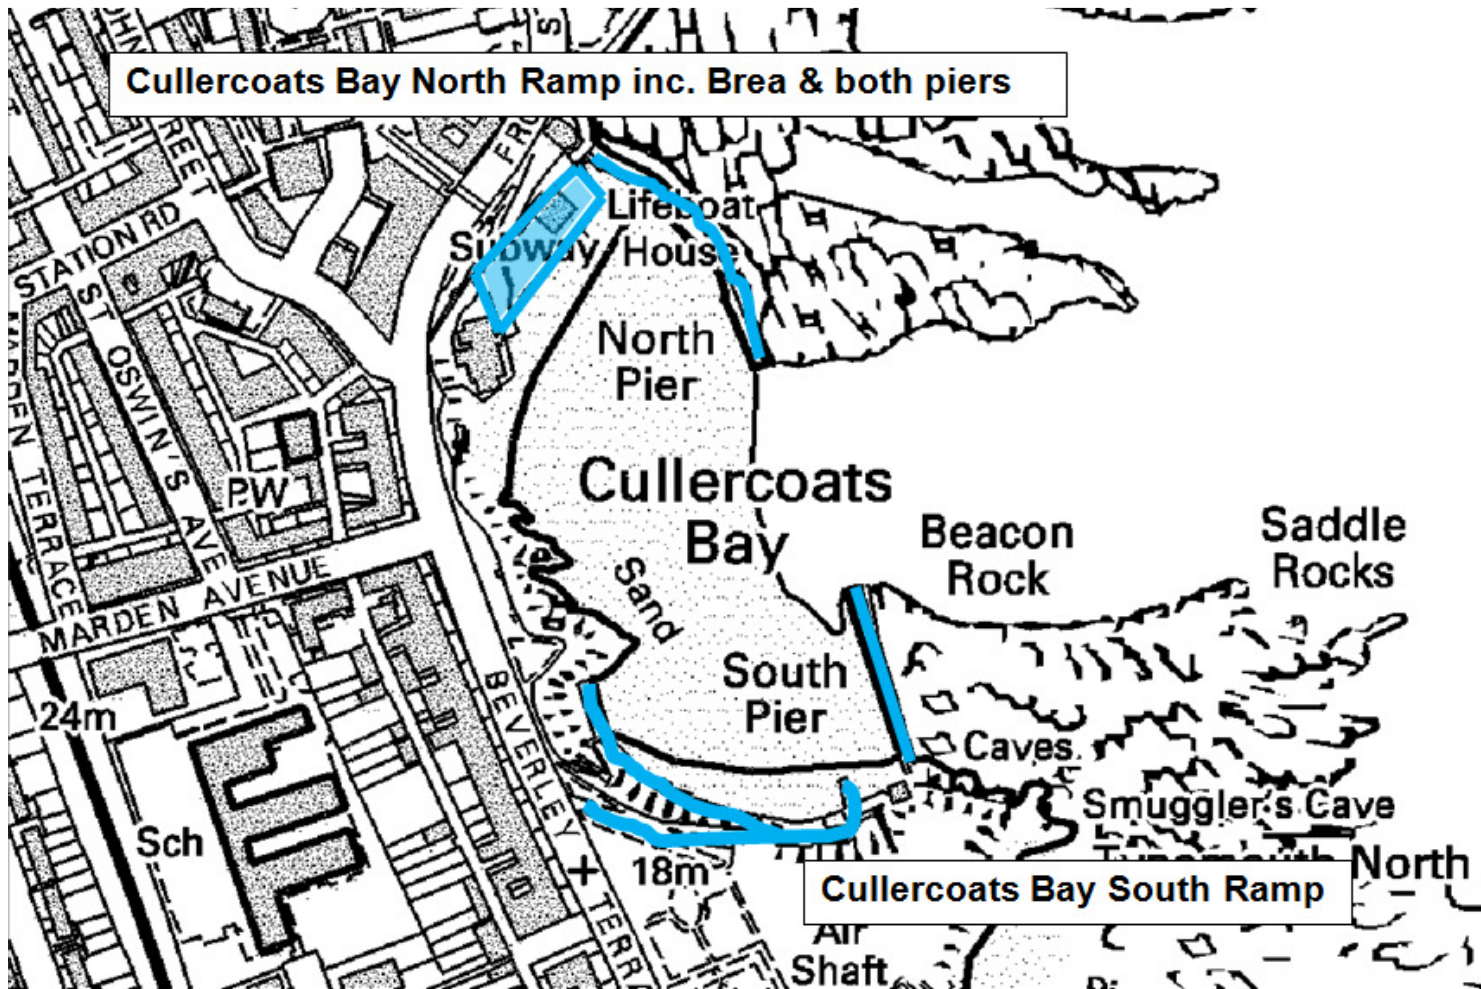

-  Dogs on Leads
-  Dogs banned

Schedule 3 – Restricted Areas. Map 3.19 Tynemouth Park

-  Dogs on Leads
-  Dogs banned

Schedule 3 – Restricted Areas. Map 3.20 Riverside Promenade

- Dogs on Leads
- Dogs banned

Schedule 3 – Restricted Areas. Map 3.21 King Edward’s Bay Promenade

-  Dogs on Leads
-  Dogs banned

Schedule 3 – Restricted Areas. Map 3.22 Tynemouth Longsands South Promenade

-  Dogs on Leads
-  Dogs banned

Schedule 3 – Restricted Areas. Map 3.23 Cullercoats Bay South Ramp / Map 3.24 Cullercoats Bay North Ramp (inc. Brea and both piers)

-  Dogs on Leads
-  Dogs banned

Schedule 3 – Restricted Areas. Map 3.25 Whitley Bay Northern Promenade

-  Dogs on Leads
-  Dogs banned

Schedule 3 – Restricted Areas. Map 3.26 Whitley Bay Central Promenade

-  Dogs on Leads
-  Dogs banned

Schedule 3 – Restricted Areas. Map 3.27 St Mary's Island

-  Dogs on Leads
-  Dogs banned