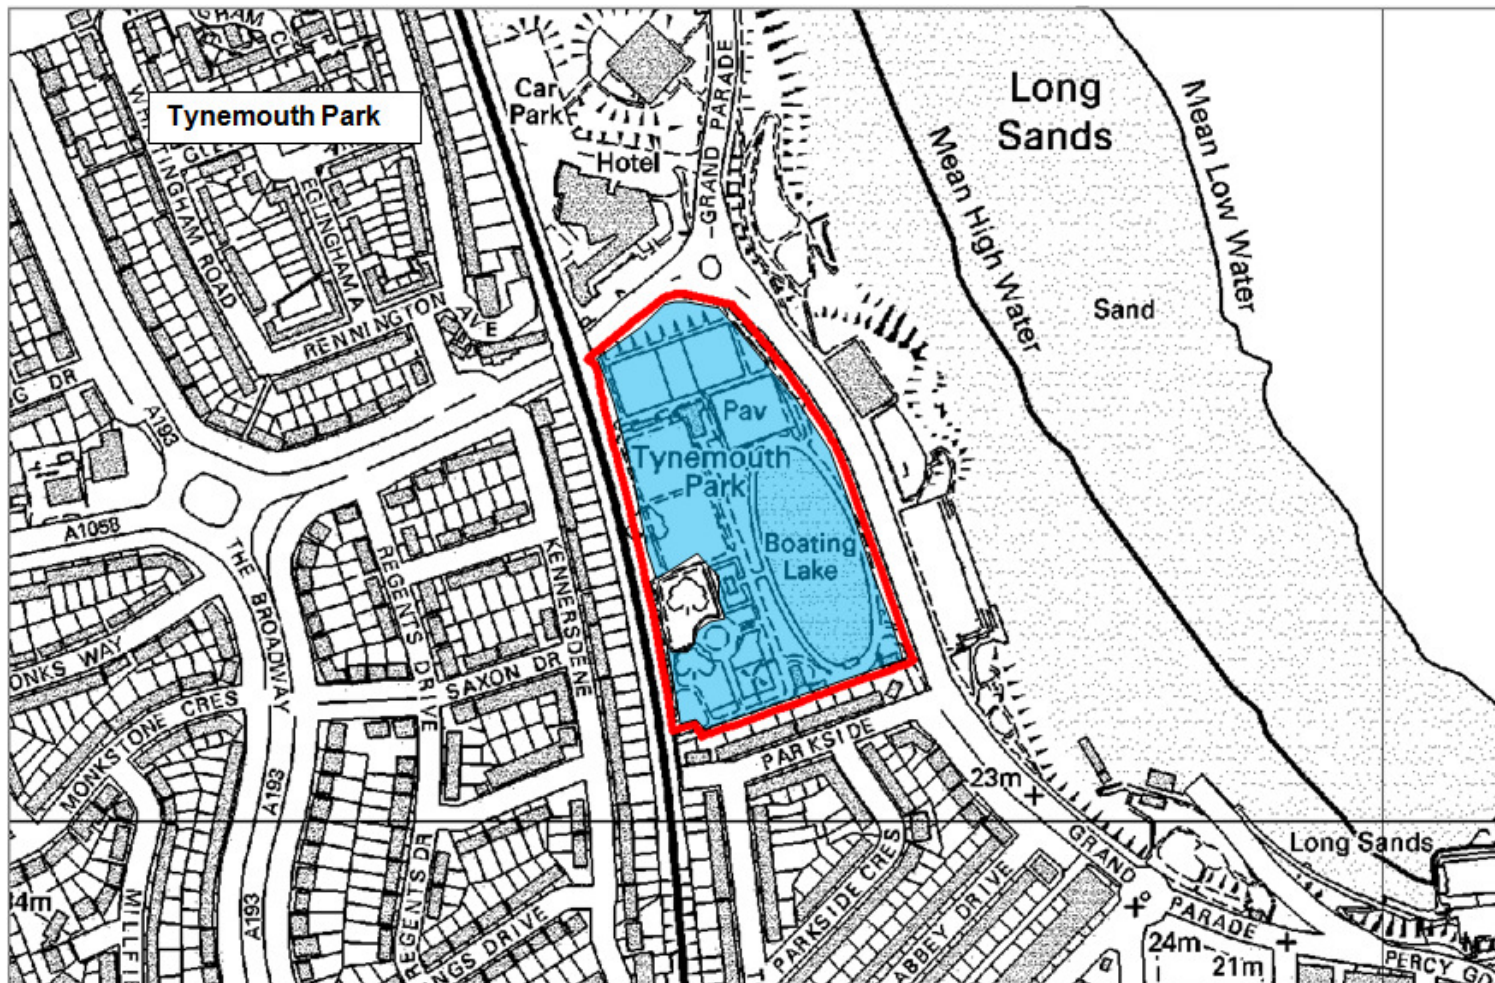

### Schedule 3 – Restricted Areas. Map 3.13 Rising Sun Country Park

-  Dogs on Leads
-  Dogs banned

Schedule 3 – Restricted Areas. Map 3.14 Richardson Dees Park / 3.15 Hall Grounds

- Dogs on Leads
- Dogs banned

Schedule 3 – Restricted Areas. Map 3.16 Howdon Park

-  Dogs on Leads
-  Dogs banned

Schedule 3 – Restricted Areas. Map 3.17 Northumberland Park

-  Dogs on Leads
-  Dogs banned

Schedule 3 – Restricted Areas. Map 3.18 Alexander Scott Park

-  Dogs on Leads
-  Dogs banned

Schedule 3 – Restricted Areas. Map 3.19 Tynemouth Park

-  Dogs on Leads
-  Dogs banned

Schedule 3 – Restricted Areas. Map 3.20 Riverside Promenade

- Dogs on Leads
- Dogs banned

Schedule 3 – Restricted Areas. Map 3.21 King Edward’s Bay Promenade

-  Dogs on Leads
-  Dogs banned

Schedule 3 – Restricted Areas. Map 3.22 Tynemouth Longsands South Promenade

-  Dogs on Leads
-  Dogs banned