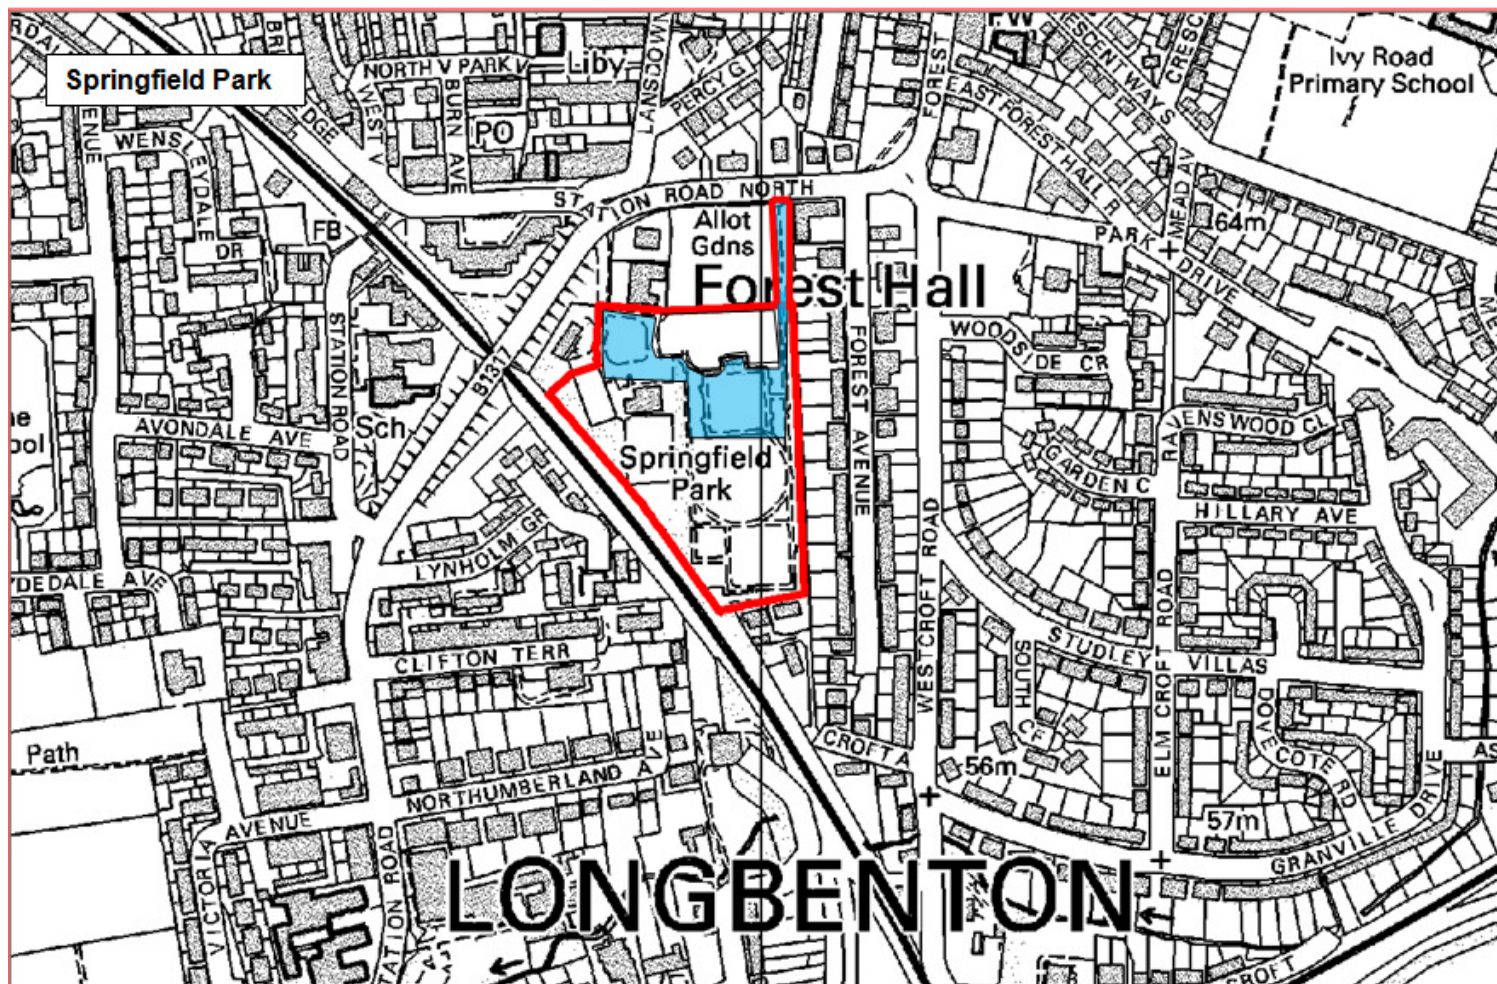

-  Dogs on Leads
-  Dogs banned

Schedule 3 – Restricted Areas. Map 3.4 Benton Cemetery

-  Dogs on Leads
-  Dogs banned

Schedule 3 – Restricted Areas. Map 3.5 Weetslade Cemetery

-  Dogs on Leads
-  Dogs banned

Schedule 3 – Restricted Areas. Map 3.6 Earsdon Cemetery

-  Dogs on Leads
-  Dogs banned

Schedule 3 – Restricted Areas. Map 3.7 Killingworth Lakeside Park

- Dogs on Leads
- Dogs banned

Schedule 3 – Restricted Areas. Map 3.8 Springfield Park

-  Dogs on Leads
-  Dogs banned

Schedule 3 – Restricted Areas. Map 3.9 Benton Quarry Park

-  Dogs on Leads
-  Dogs banned

Schedule 3 – Restricted Areas. Map 3.10 Churchill Playing Fields / Map 3.11 Souter Park (NB: the running track is outside the adjacent play site but is an existing dog ban area)