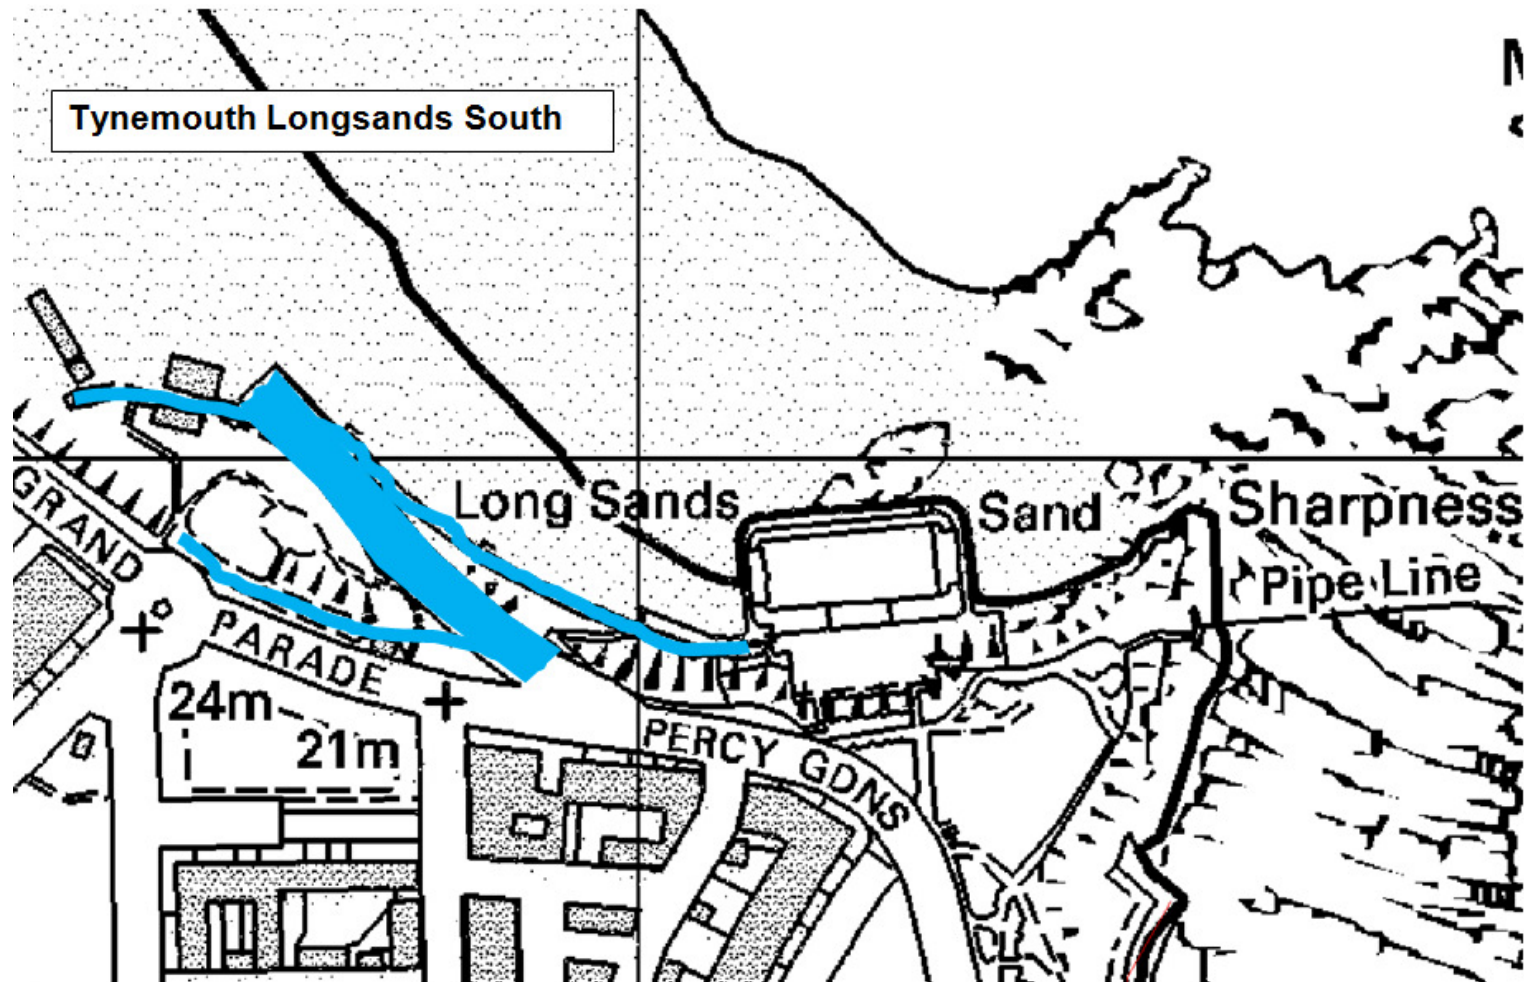

-  Dogs on Leads
-  Dogs banned

Schedule 3 – Restricted Areas. Map 3.9 Benton Quarry Park

-  Dogs on Leads
-  Dogs banned

Schedule 3 – Restricted Areas. Map 3.10 Churchill Playing Fields / Map 3.11 Souter Park (NB: the running track is outside the adjacent play site but is an existing dog ban area)

-  Dogs on Leads
-  Dogs banned

Schedule 3 – Restricted Areas. Map 3.19 Tynemouth Park

-  Dogs on Leads
-  Dogs banned

Schedule 3 – Restricted Areas. Map 3.20 Riverside Promenade

- Dogs on Leads
- Dogs banned

Schedule 3 – Restricted Areas. Map 3.21 King Edward’s Bay Promenade

-  Dogs on Leads
-  Dogs banned

Schedule 3 – Restricted Areas. Map 3.22 Tynemouth Longsands South Promenade

-  Dogs on Leads
-  Dogs banned

Schedule 3 – Restricted Areas. Map 3.23 Cullercoats Bay South Ramp / Map 3.24 Cullercoats Bay North Ramp (inc. Brea and both piers)

-  Dogs on Leads
-  Dogs banned

Schedule 3 – Restricted Areas. Map 3.25 Whitley Bay Northern Promenade