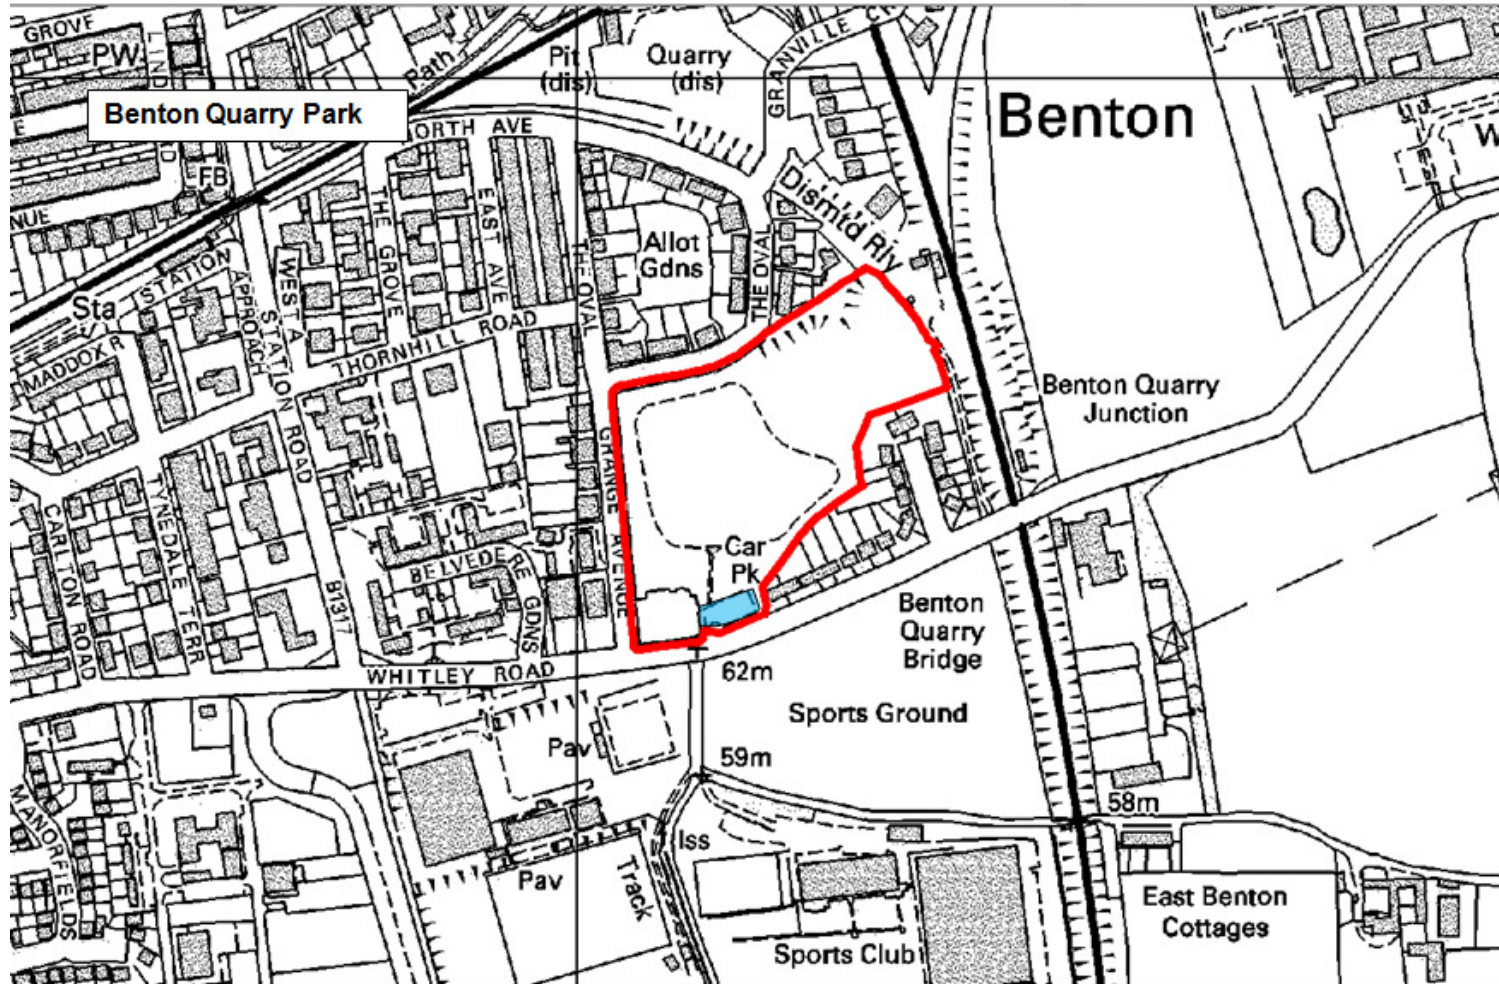

-  Dogs on Leads
-  Dogs banned

Schedule 3 – Restricted Areas. Map 3.4 Benton Cemetery

-  Dogs on Leads
-  Dogs banned

Schedule 3 – Restricted Areas. Map 3.5 Weetslade Cemetery

-  Dogs on Leads
-  Dogs banned

Schedule 3 – Restricted Areas. Map 3.6 Earsdon Cemetery

-  Dogs on Leads
-  Dogs banned

Schedule 3 – Restricted Areas. Map 3.7 Killingworth Lakeside Park

- Dogs on Leads
- Dogs banned

Schedule 3 – Restricted Areas. Map 3.8 Springfield Park

-  Dogs on Leads
-  Dogs banned

Schedule 3 – Restricted Areas. Map 3.9 Benton Quarry Park

-  Dogs on Leads
-  Dogs banned

Schedule 3 – Restricted Areas. Map 3.10 Churchill Playing Fields / Map 3.11 Souter Park (NB: the running track is outside the adjacent play site but is an existing dog ban area)