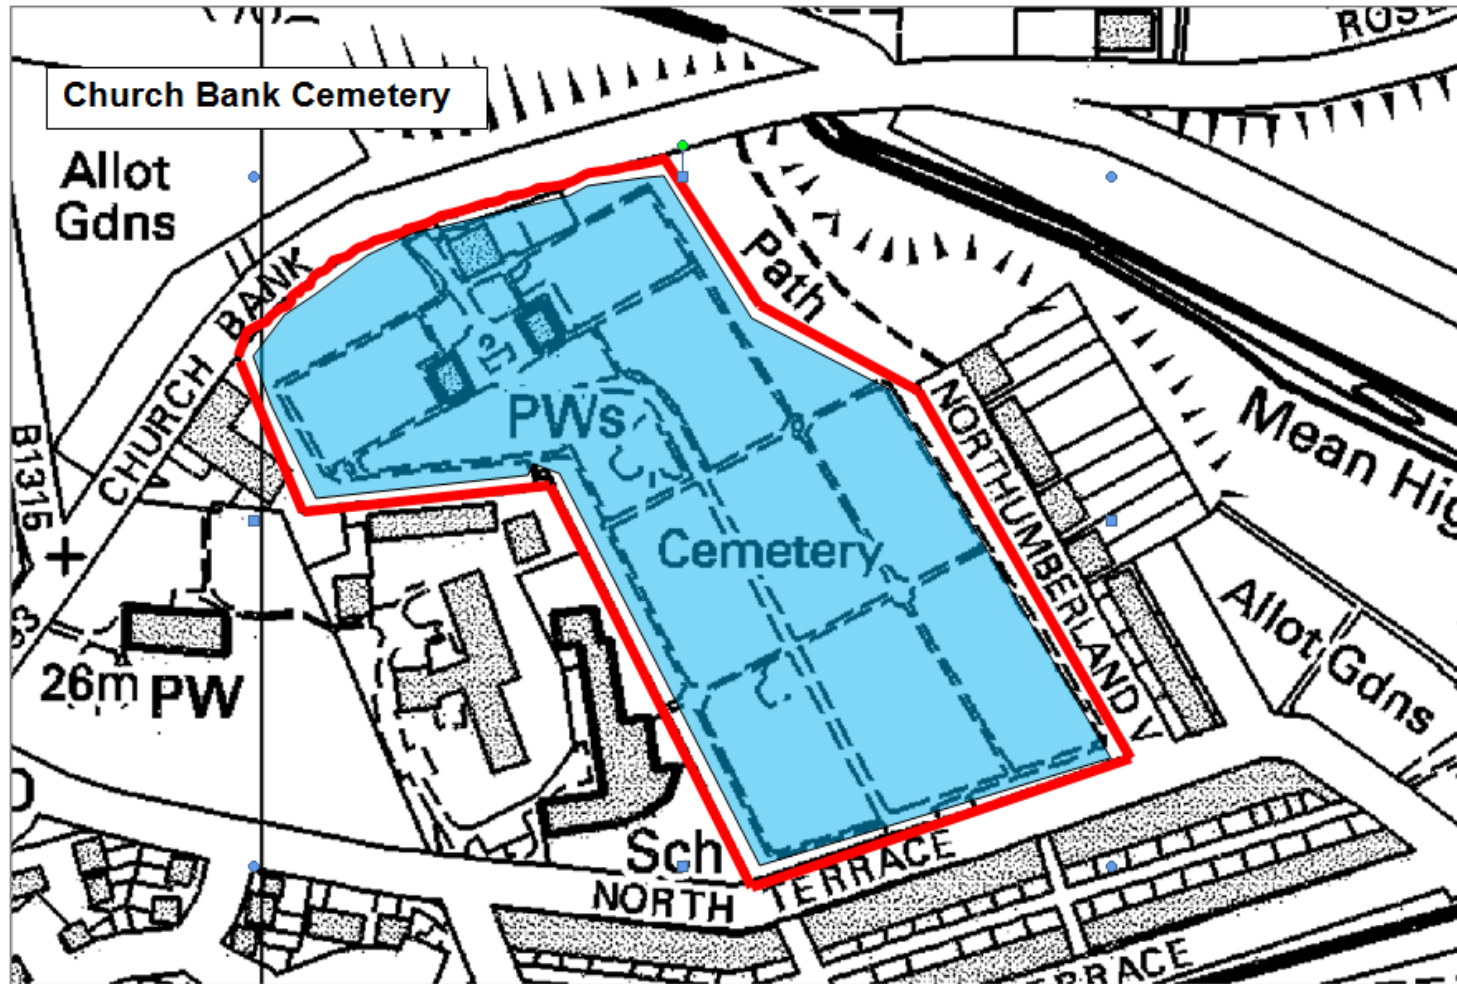

Schedule 3 – Restricted Areas. Map 3.1 Preston Cemetery

-  Dogs on Leads
-  Dogs banned

Schedule 3 – Restricted Areas. Map 3.2 Whitley Bay Cemetery

-  Dogs on Leads
-  Dogs banned

Schedule 3 – Restricted Areas. Map 3.3 Church Bank Cemetery

-  Dogs on Leads
-  Dogs banned

Schedule 3 – Restricted Areas. Map 3.4 Benton Cemetery

-  Dogs on Leads
-  Dogs banned

Schedule 3 – Restricted Areas. Map 3.5 Weetslade Cemetery

-  Dogs on Leads
-  Dogs banned

Schedule 3 – Restricted Areas. Map 3.6 Earsdon Cemetery

-  Dogs on Leads
-  Dogs banned

Schedule 3 – Restricted Areas. Map 3.7 Killingworth Lakeside Park

- Dogs on Leads
- Dogs banned

Schedule 3 – Restricted Areas. Map 3.8 Springfield Park

-  Dogs on Leads
-  Dogs banned

Schedule 3 – Restricted Areas. Map 3.9 Benton Quarry Park

-  Dogs on Leads
-  Dogs banned

Schedule 3 – Restricted Areas. Map 3.10 Churchill Playing Fields / Map 3.11 Souter Park (NB: the running track is outside the adjacent play site but is an existing dog ban area)