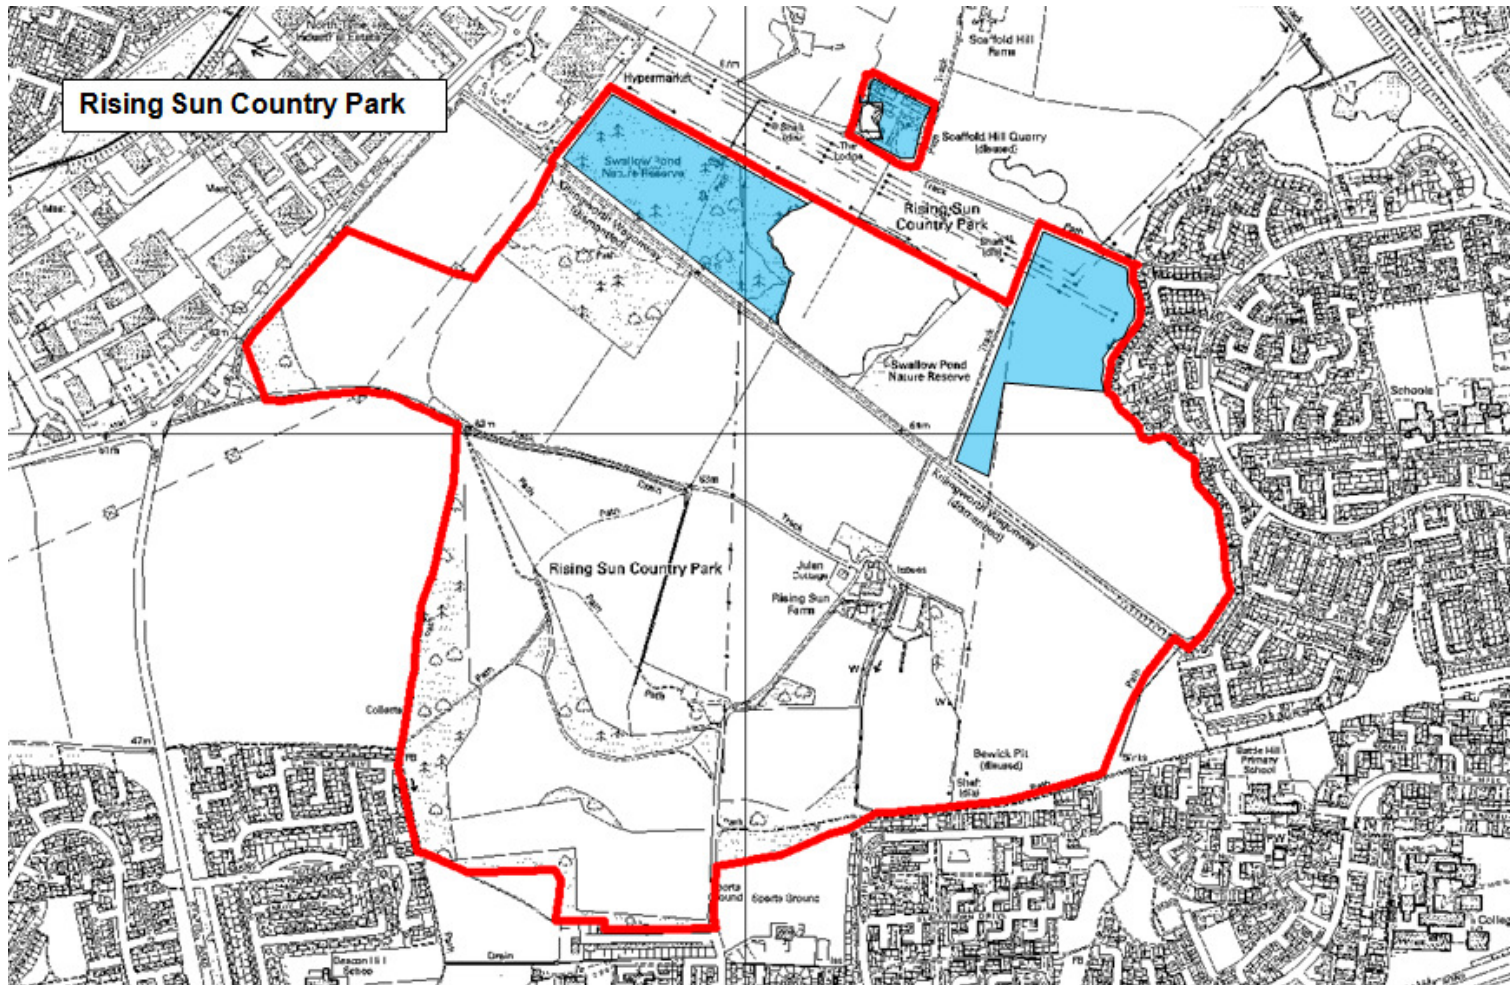

-  Dogs on Leads
-  Dogs banned

Schedule 3 – Restricted Areas. Map 3.9 Benton Quarry Park

-  Dogs on Leads
-  Dogs banned

Schedule 3 – Restricted Areas. Map 3.10 Churchill Playing Fields / Map 3.11 Souter Park (NB: the running track is outside the adjacent play site but is an existing dog ban area)

-  Dogs on Leads
-  Dogs banned

Schedule 3 – Restricted Areas. Map 3.12 Whitley Park

-  Dogs on Leads
-  Dogs banned

### Schedule 3 – Restricted Areas. Map 3.13 Rising Sun Country Park

-  Dogs on Leads
-  Dogs banned

Schedule 3 – Restricted Areas. Map 3.14 Richardson Dees Park / 3.15 Hall Grounds

- Dogs on Leads
- Dogs banned

Schedule 3 – Restricted Areas. Map 3.16 Howdon Park

-  Dogs on Leads
-  Dogs banned

Schedule 3 – Restricted Areas. Map 3.17 Northumberland Park

-  Dogs on Leads
-  Dogs banned

Schedule 3 – Restricted Areas. Map 3.18 Alexander Scott Park