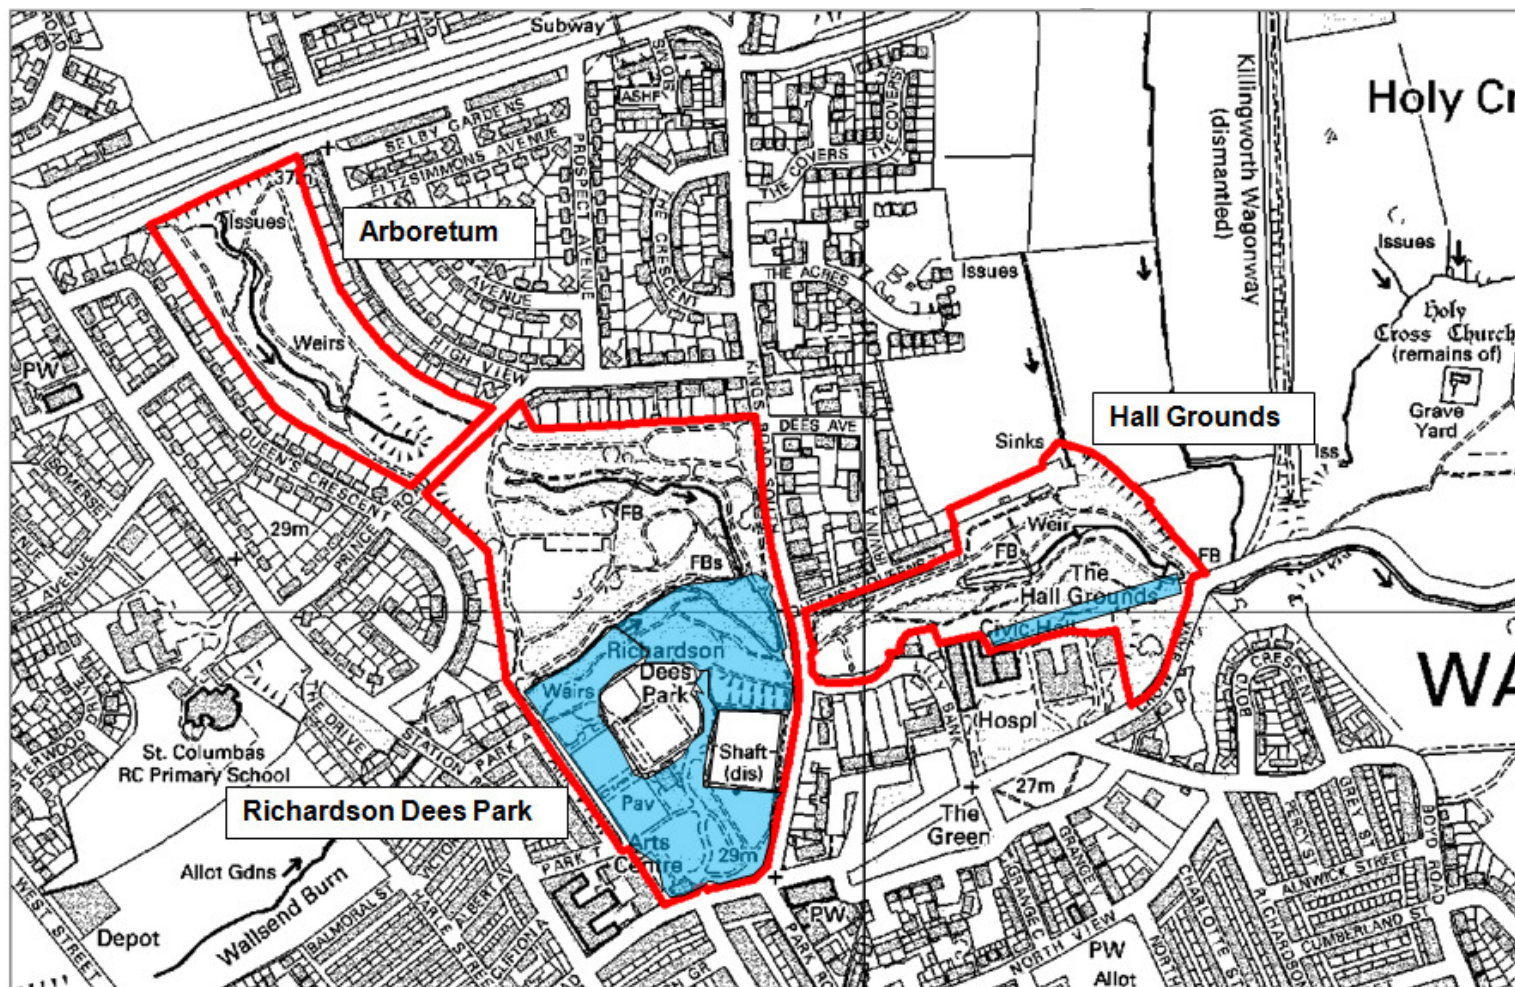

-  Dogs on Leads
-  Dogs banned

Schedule 3 – Restricted Areas. Map 3.9 Benton Quarry Park

-  Dogs on Leads
-  Dogs banned

Schedule 3 – Restricted Areas. Map 3.10 Churchill Playing Fields / Map 3.11 Souter Park (NB: the running track is outside the adjacent play site but is an existing dog ban area)

-  Dogs on Leads
-  Dogs banned

Schedule 3 – Restricted Areas. Map 3.12 Whitley Park

-  Dogs on Leads
-  Dogs banned

### Schedule 3 – Restricted Areas. Map 3.13 Rising Sun Country Park

-  Dogs on Leads
-  Dogs banned

Schedule 3 – Restricted Areas. Map 3.14 Richardson Dees Park / 3.15 Hall Grounds

- Dogs on Leads
- Dogs banned

Schedule 3 – Restricted Areas. Map 3.16 Howdon Park

-  Dogs on Leads
-  Dogs banned

Schedule 3 – Restricted Areas. Map 3.17 Northumberland Park

-  Dogs on Leads
-  Dogs banned

Schedule 3 – Restricted Areas. Map 3.18 Alexander Scott Park