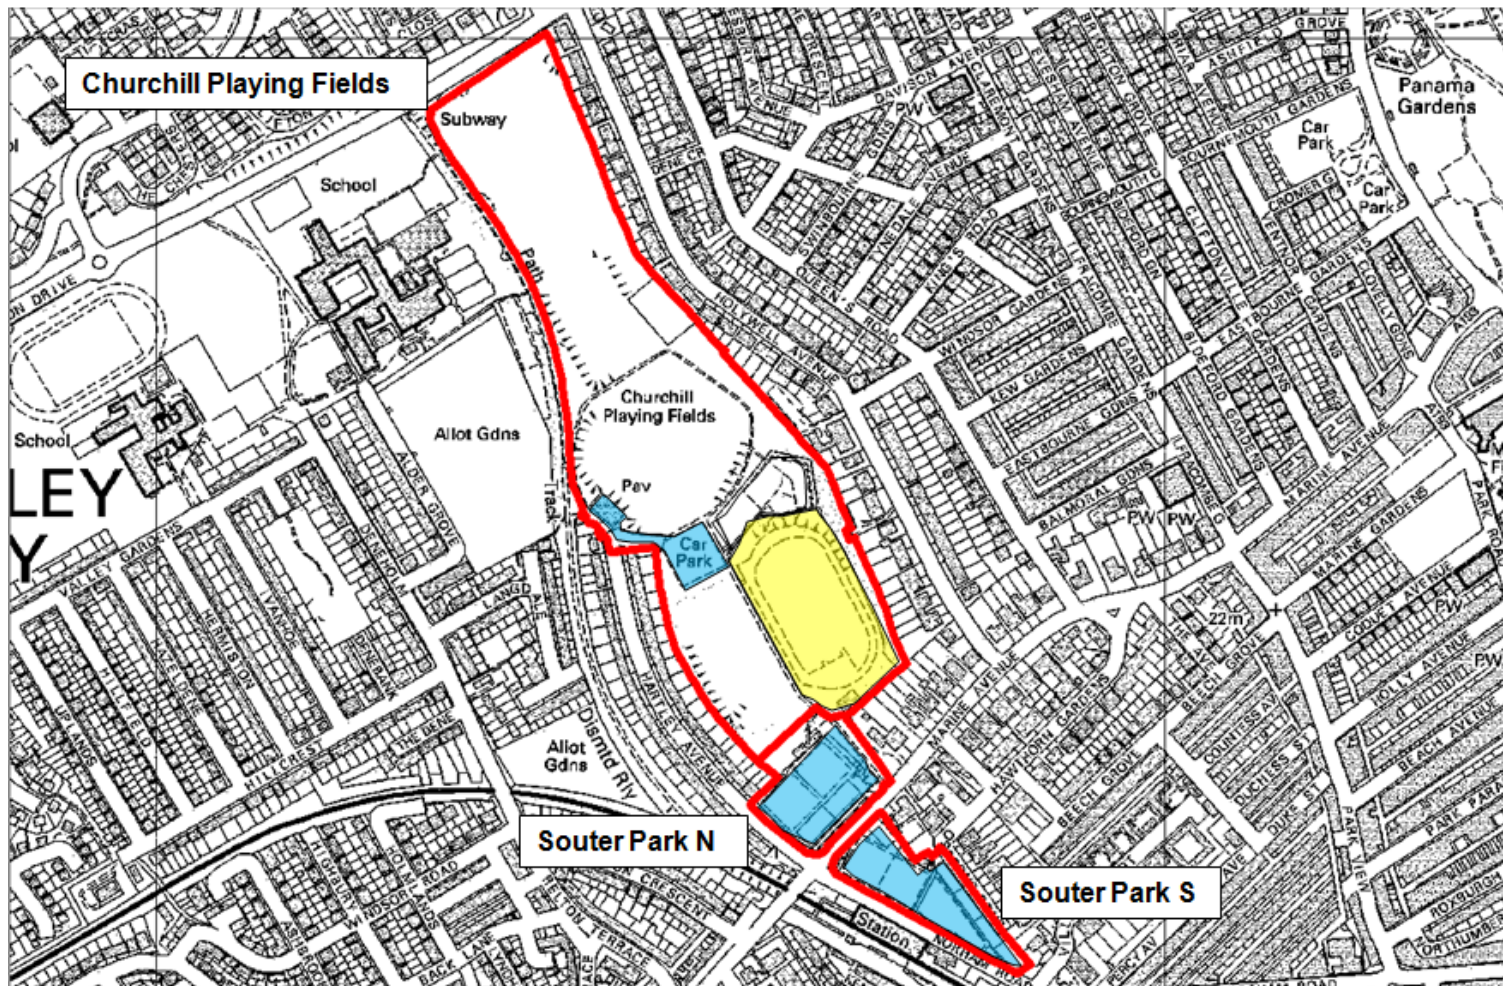

-  Dogs on Leads
-  Dogs banned

Schedule 3 – Restricted Areas. Map 3.4 Benton Cemetery

-  Dogs on Leads
-  Dogs banned

Schedule 3 – Restricted Areas. Map 3.5 Weetslade Cemetery

-  Dogs on Leads
-  Dogs banned

Schedule 3 – Restricted Areas. Map 3.6 Earsdon Cemetery

-  Dogs on Leads
-  Dogs banned

Schedule 3 – Restricted Areas. Map 3.7 Killingworth Lakeside Park

- Dogs on Leads
- Dogs banned

Schedule 3 – Restricted Areas. Map 3.8 Springfield Park

-  Dogs on Leads
-  Dogs banned

Schedule 3 – Restricted Areas. Map 3.9 Benton Quarry Park

-  Dogs on Leads
-  Dogs banned

Schedule 3 – Restricted Areas. Map 3.10 Churchill Playing Fields / Map 3.11 Souter Park (NB: the running track is outside the adjacent play site but is an existing dog ban area)

-  Dogs on Leads
-  Dogs banned

Schedule 3 – Restricted Areas. Map 3.12 Whitley Park

-  Dogs on Leads
-  Dogs banned