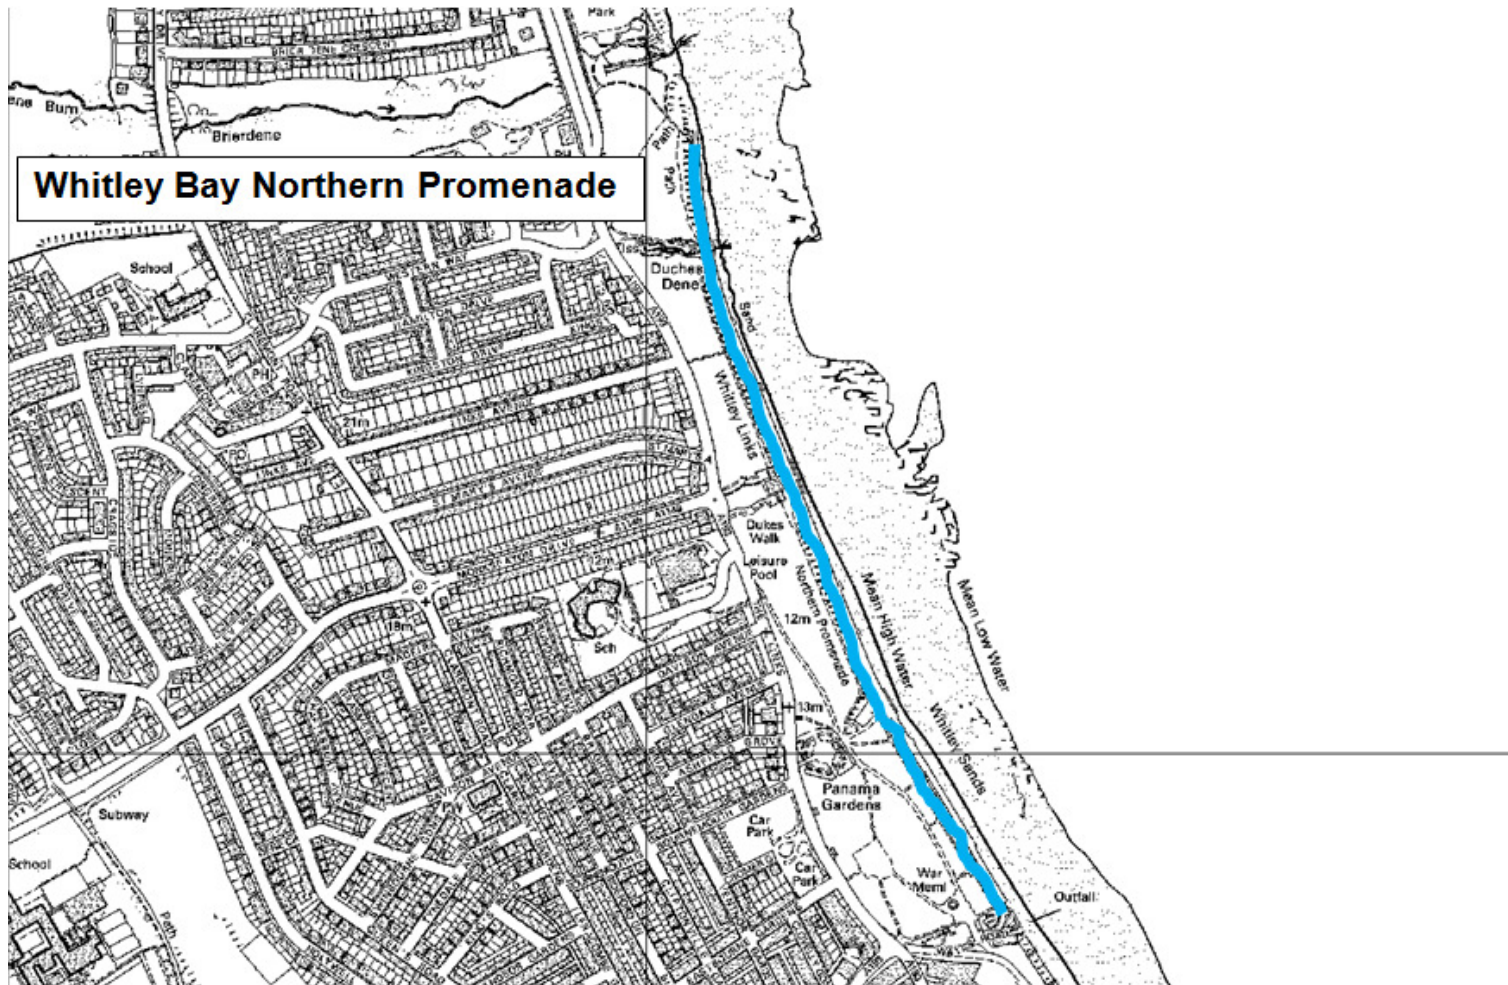

Schedule 3 – Restricted Areas. Map 3.25 Whitley Bay Northern Promenade

- Dogs on Leads
- Dogs banned