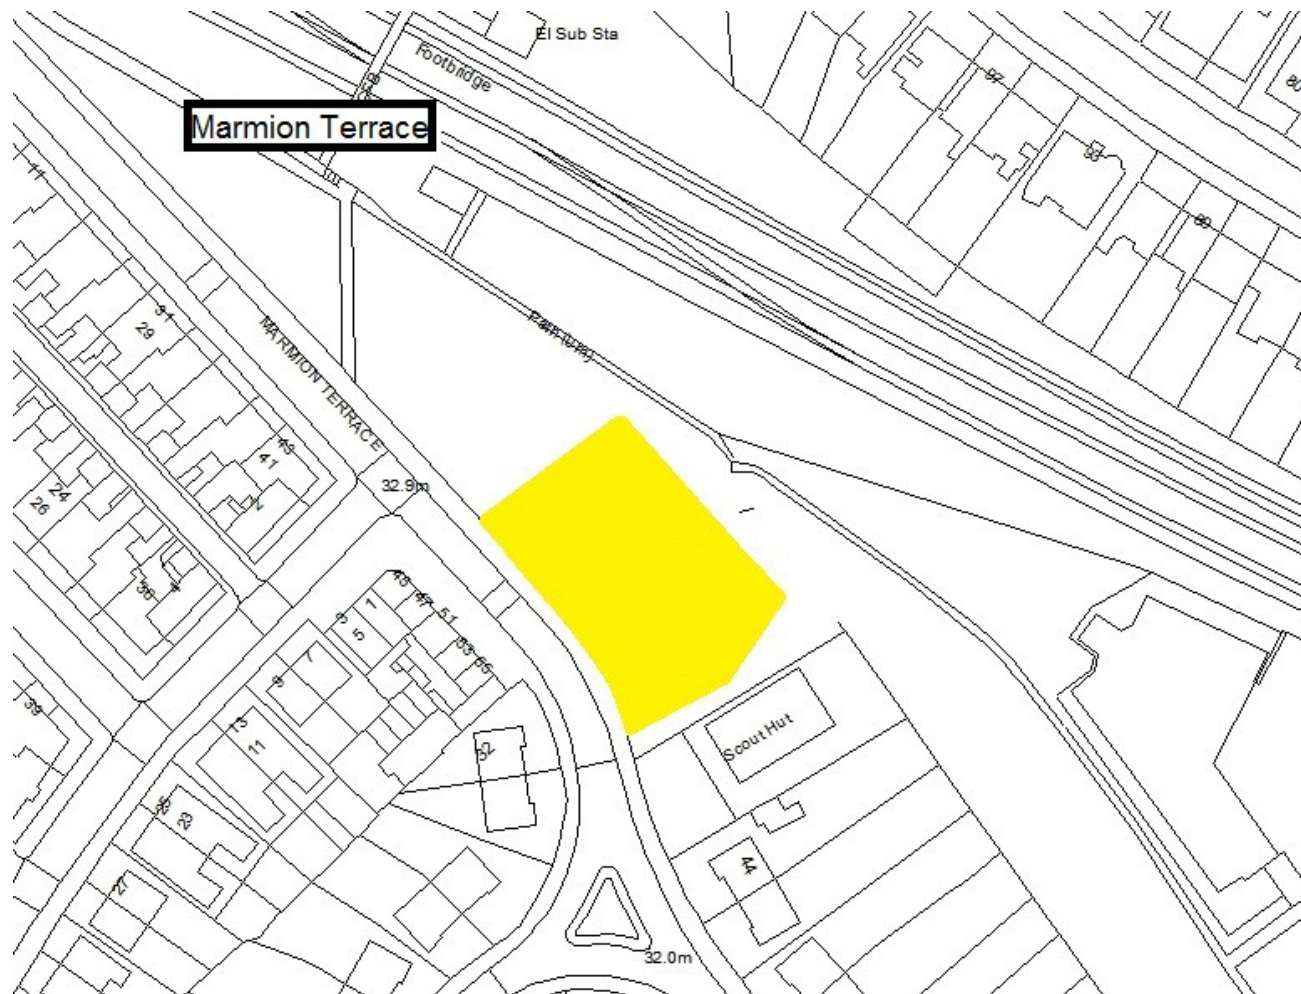

Schedule 1 – Play Sites. Map 1.1 Alexander Scott Park Play Site

Schedule 1 – Play Sites. Map 1.2 Annitsford Play Site

Schedule 1 – Play Sites. Map 1.3 The Avenue Play Site

Schedule 1 – Play Sites. Map 1.4 Benton Quarry Play Site

Schedule 1 – Play Sites. Map 1.21 Killingworth Park Play Site

Schedule 1 – Play Sites. Map 1.22 Kings Road South, The Covers Play Site

Schedule 1 – Play Sites. Map 1.23 Langley MUGA

Schedule 1 – Play Sites. Map 1.24 Links Road Play Site

Schedule 1 – Play Sites. Map 1.25 Lockey Park Play Site & MUGA

Schedule 1 – Play Sites. Map 1.26 Marmion Terrace Play Site

Schedule 1 – Play Sites. Map 1.27 Merlin Place Play Site

Schedule 1 – Play Sites. Map 1.28 Moorside Play Site & Kick About