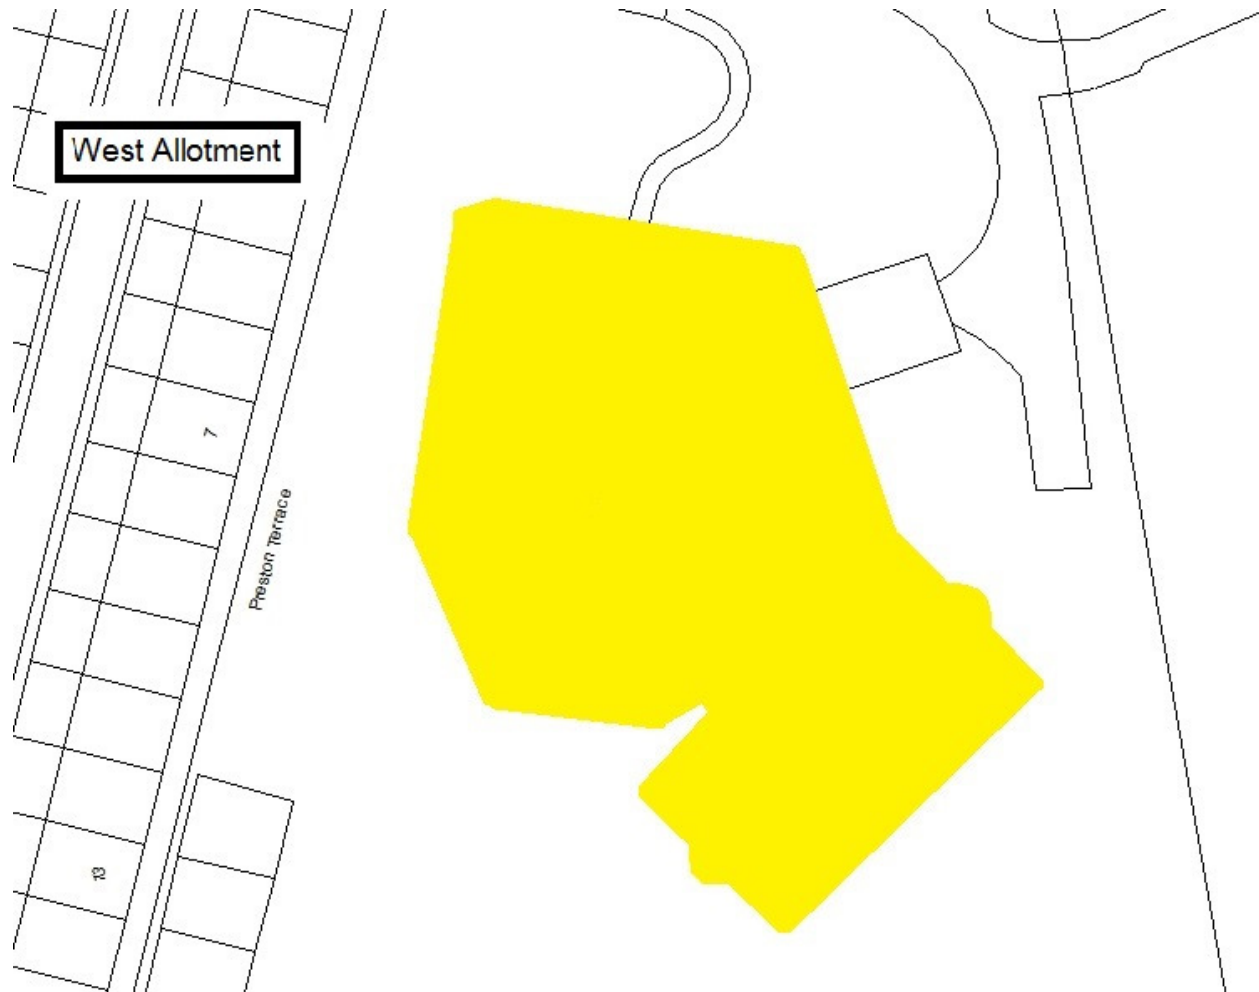

Schedule 1 – Play Sites. Map 1.1 Alexander Scott Park Play Site

Schedule 1 – Play Sites. Map 1.2 Annitsford Play Site

Schedule 1 – Play Sites. Map 1.3 The Avenue Play Site

Schedule 1 – Play Sites. Map 1.4 Benton Quarry Play Site

Schedule 1 – Play Sites. Map 1.45 Station Road Play Site & MUGA

Schedule 1 – Play Sites. Map 1.46 Stonelea Play Site

Schedule 1 – Play Sites. Map 1.47 Tall Trees Play Site

Schedule 1 – Play Sites. Map 1.48 The Parks Skate Park

Schedule 1 – Play Sites. Map 1.49 Tynemouth Park Play Site

Schedule 1 – Play Sites. Map 1.50 West Allotment Play Site & MUGA

Schedule 1 – Play Sites. Map 1.51 West Moor Play Site

Schedule 1 – Play Sites. Map 1.52 Whitley Park Play Site & MUGA / Map 1.53 Whitley Bay Water Park