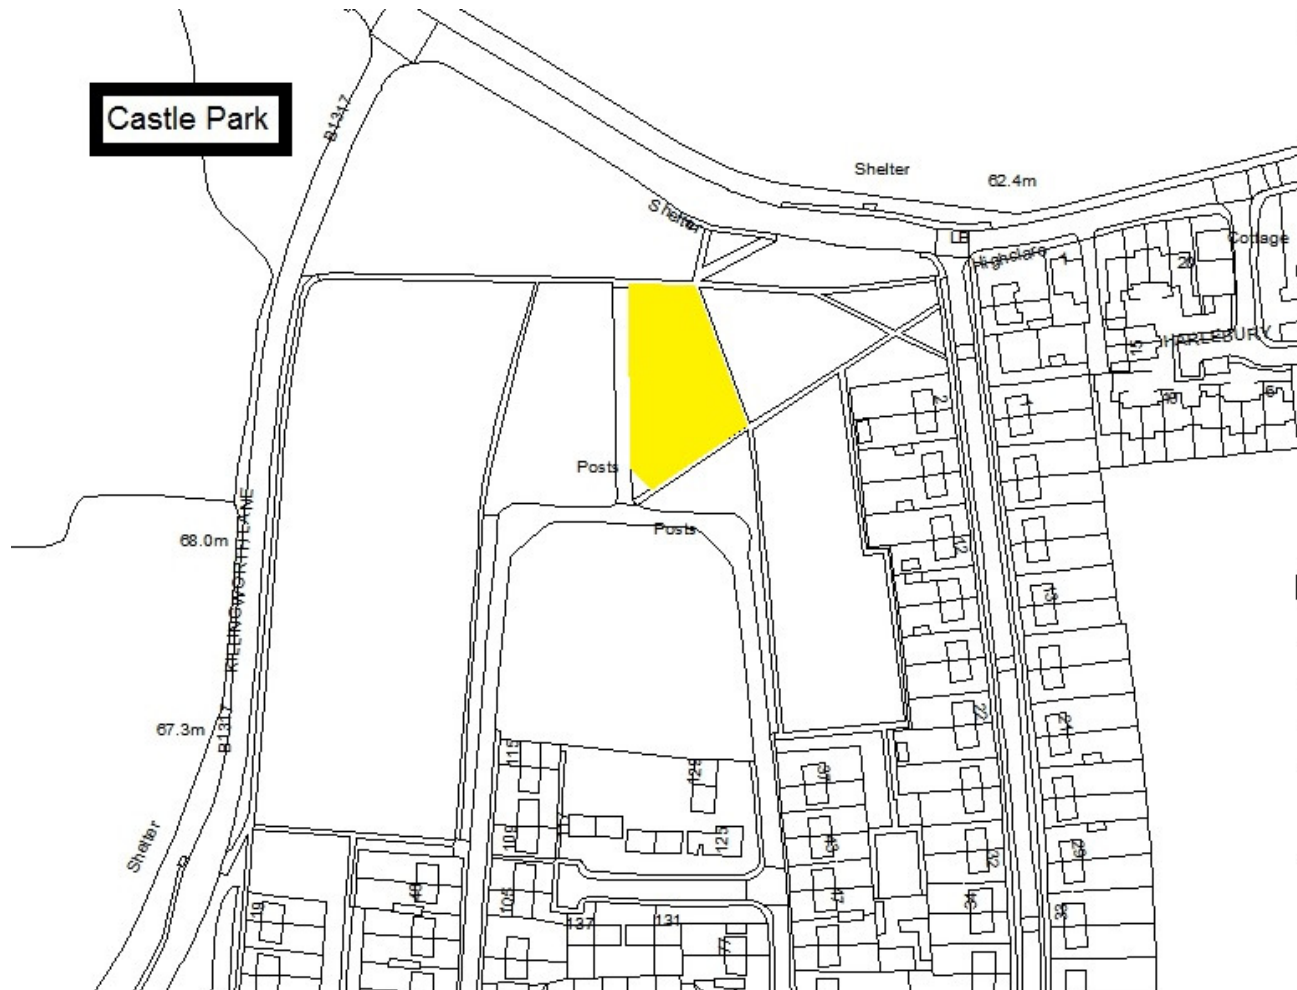

Schedule 1 – Play Sites. Map 1.1 Alexander Scott Park Play Site

Schedule 1 – Play Sites. Map 1.2 Annitsford Play Site

Schedule 1 – Play Sites. Map 1.3 The Avenue Play Site

Schedule 1 – Play Sites. Map 1.4 Benton Quarry Play Site

Schedule 1 – Play Sites. Map 1.5 Bolam Grove Play Site

Schedule 1 – Play Sites. Map 1.6 Burradon Welfare Play Site

Schedule 1 – Play Sites. Map 1.7 Castle Park Play Site

Schedule 1 – Play Sites. Map 1.8 Churchill Playing Fields Play Site

Schedule 1 – Play Sites. Map 1.9 Crawley Road Play Site

Schedule 1 – Play Sites. Map 1.10 Cullercoats Play Site

Schedule 1 – Play Sites. Map 1.11 Earsdon Village Play Site

Schedule 1 – Play Sites. Map 1.12 East Howdon Play Site / Map 1.13 East Howdon MUGA

Schedule 1 – Play Sites. Map 1.21 Killingworth Park Play Site

Schedule 1 – Play Sites. Map 1.22 Kings Road South, The Covers Play Site

Schedule 1 – Play Sites. Map 1.23 Langley MUGA

Schedule 1 – Play Sites. Map 1.24 Links Road Play Site