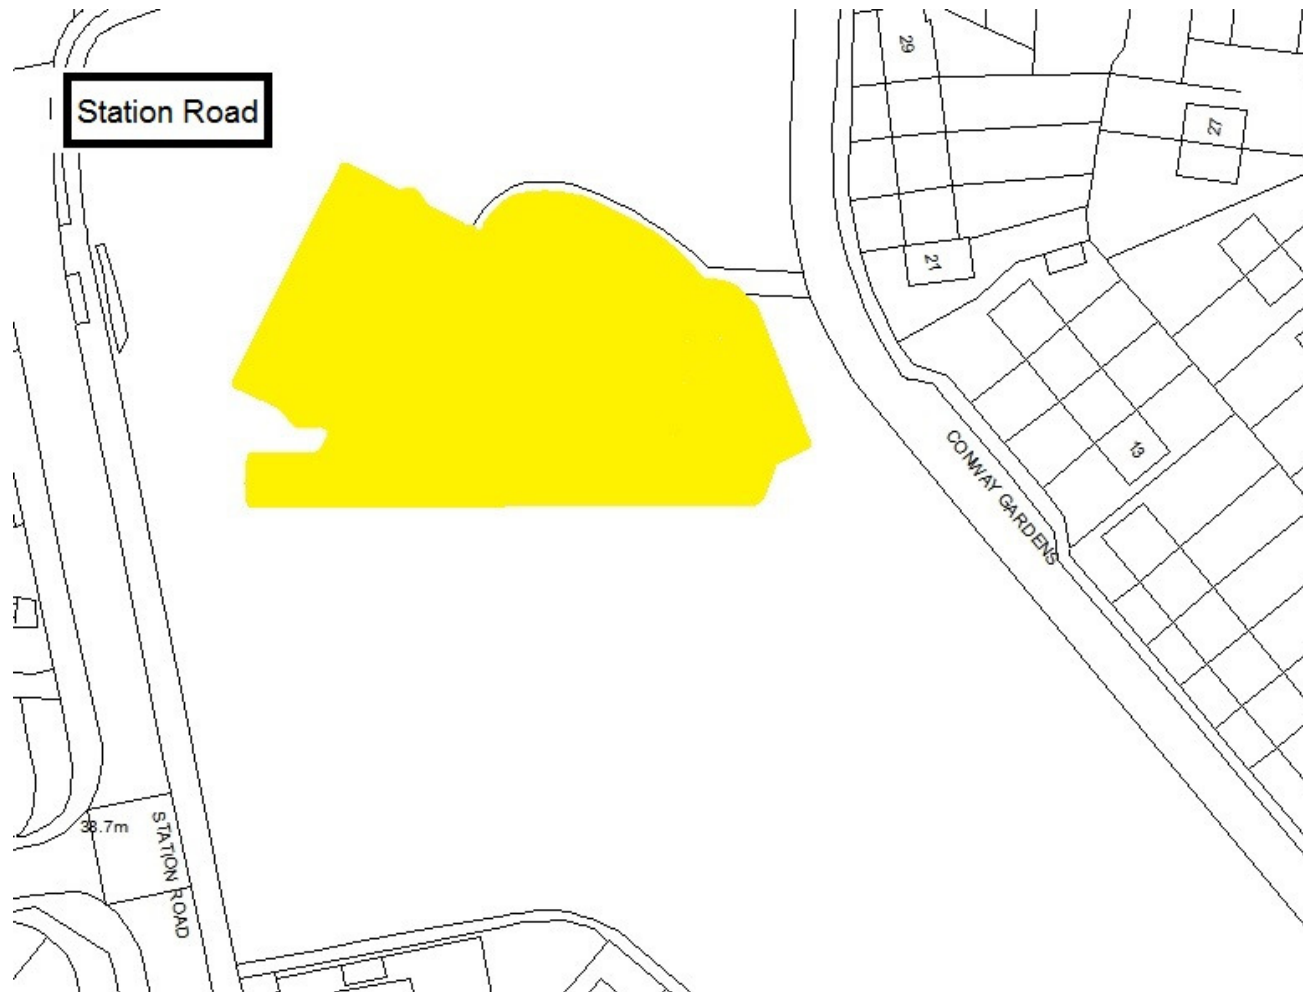

Schedule 1 – Play Sites. Map 1.1 Alexander Scott Park Play Site

Schedule 1 – Play Sites. Map 1.2 Annitsford Play Site

Schedule 1 – Play Sites. Map 1.3 The Avenue Play Site

Schedule 1 – Play Sites. Map 1.4 Benton Quarry Play Site

Schedule 1 – Play Sites. Map 1.56 Rising Sun Countryside Centre Play Site

Schedule 1 – Play Sites. Map 1.42 Rockcliffe Park Play Site

Schedule 1 – Play Sites. Map 1.43 Seaton Burn Play Site

Schedule 1 – Play Sites. Map 1.44 Springfield Park Play Site

Schedule 1 – Play Sites. Map 1.45 Station Road Play Site & MUGA

Schedule 1 – Play Sites. Map 1.46 Stonelea Play Site

Schedule 1 – Play Sites. Map 1.47 Tall Trees Play Site

Schedule 1 – Play Sites. Map 1.48 The Parks Skate Park