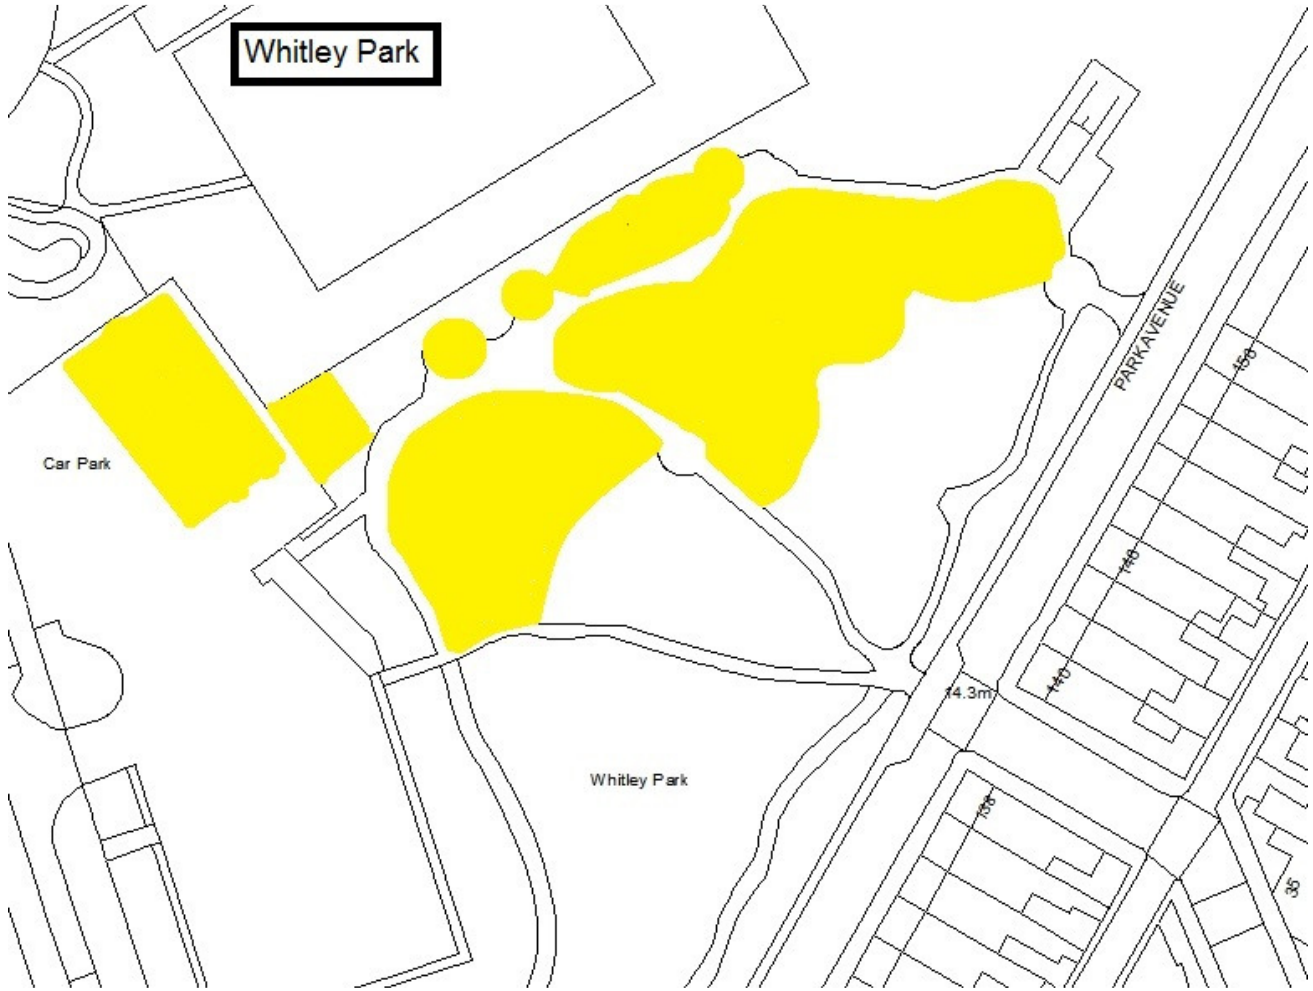

Schedule 1 – Play Sites. Map 1.1 Alexander Scott Park Play Site

Schedule 1 – Play Sites. Map 1.2 Annitsford Play Site

Schedule 1 – Play Sites. Map 1.3 The Avenue Play Site

Schedule 1 – Play Sites. Map 1.4 Benton Quarry Play Site

Schedule 1 – Play Sites. Map 1.49 Tynemouth Park Play Site

Schedule 1 – Play Sites. Map 1.50 West Allotment Play Site & MUGA

Schedule 1 – Play Sites. Map 1.51 West Moor Play Site

Schedule 1 – Play Sites. Map 1.52 Whitley Park Play Site & MUGA / Map 1.53 Whitley Bay Water Park

Schedule 1 – Play Sites. Map 1.54 Wilton Drive Play Site

Schedule 1 – Play Sites. Map 1.55 Winifred Gardens Play Site