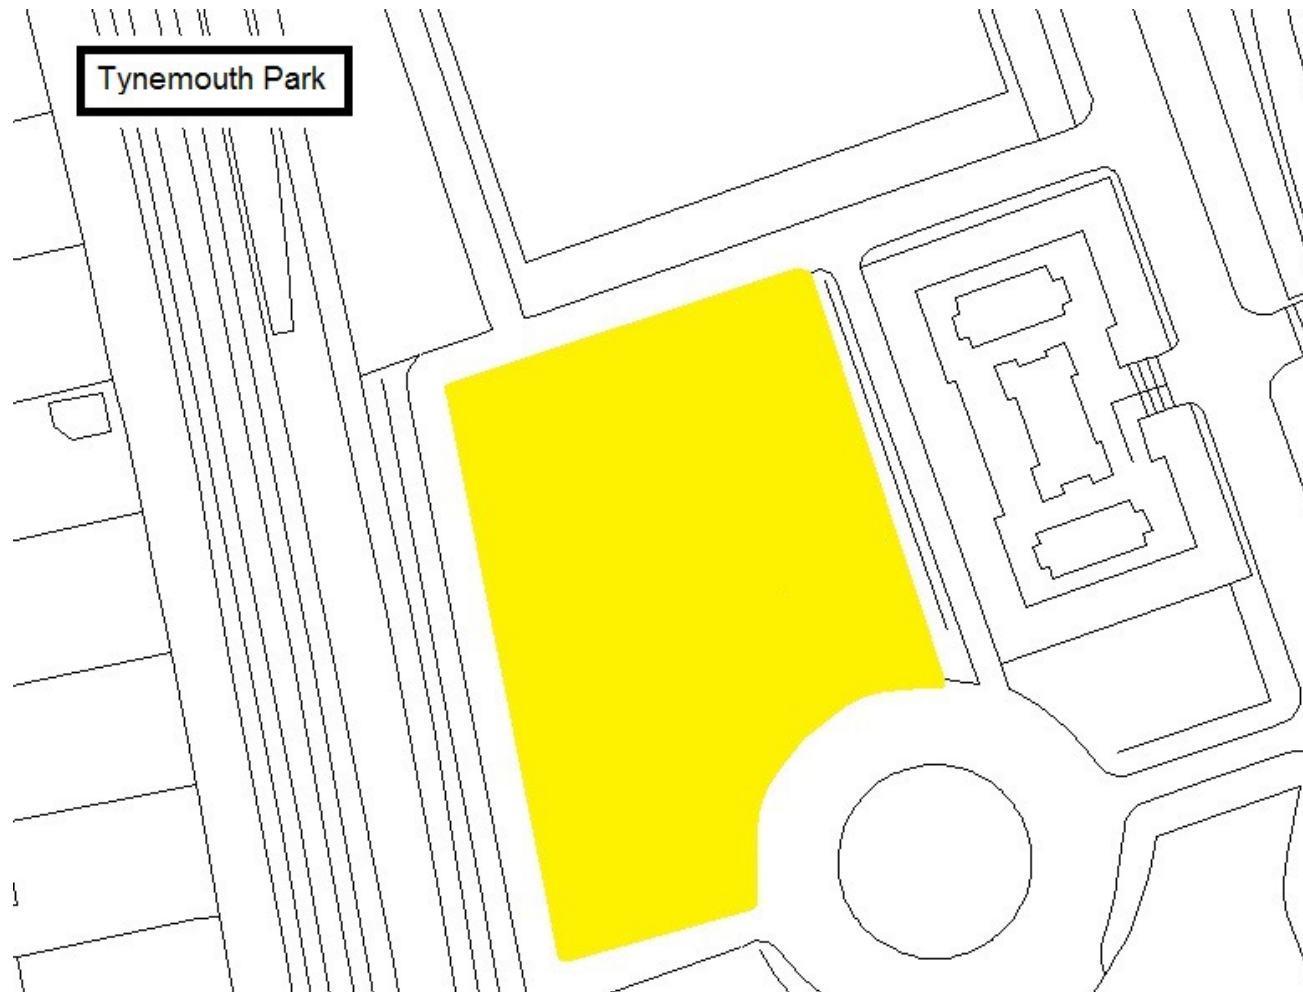

Schedule 1 – Play Sites. Map 1.1 Alexander Scott Park Play Site

Schedule 1 – Play Sites. Map 1.2 Annitsford Play Site

Schedule 1 – Play Sites. Map 1.3 The Avenue Play Site

Schedule 1 – Play Sites. Map 1.4 Benton Quarry Play Site

Schedule 1 – Play Sites. Map 1.45 Station Road Play Site & MUGA

Schedule 1 – Play Sites. Map 1.46 Stonelea Play Site

Schedule 1 – Play Sites. Map 1.47 Tall Trees Play Site

Schedule 1 – Play Sites. Map 1.48 The Parks Skate Park

Schedule 1 – Play Sites. Map 1.49 Tynemouth Park Play Site

Schedule 1 – Play Sites. Map 1.50 West Allotment Play Site & MUGA

Schedule 1 – Play Sites. Map 1.51 West Moor Play Site

Schedule 1 – Play Sites. Map 1.52 Whitley Park Play Site & MUGA / Map 1.53 Whitley Bay Water Park