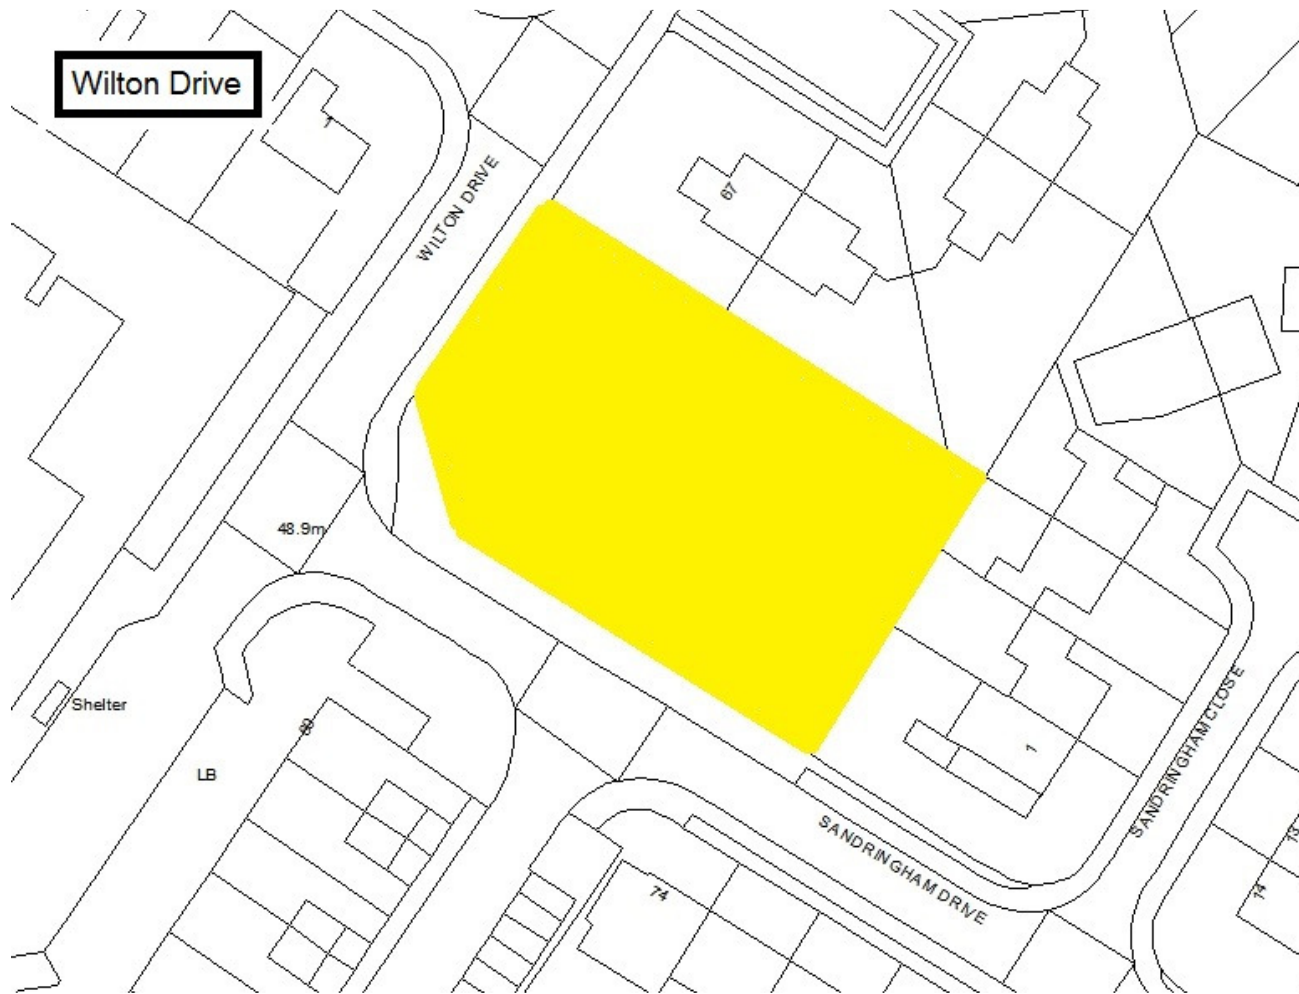

Schedule 1 – Play Sites. Map 1.1 Alexander Scott Park Play Site

Schedule 1 – Play Sites. Map 1.2 Annitsford Play Site

Schedule 1 – Play Sites. Map 1.3 The Avenue Play Site

Schedule 1 – Play Sites. Map 1.4 Benton Quarry Play Site

Schedule 1 – Play Sites. Map 1.49 Tynemouth Park Play Site

Schedule 1 – Play Sites. Map 1.50 West Allotment Play Site & MUGA

Schedule 1 – Play Sites. Map 1.51 West Moor Play Site

Schedule 1 – Play Sites. Map 1.52 Whitley Park Play Site & MUGA / Map 1.53 Whitley Bay Water Park

Schedule 1 – Play Sites. Map 1.54 Wilton Drive Play Site

Schedule 1 – Play Sites. Map 1.55 Winifred Gardens Play Site