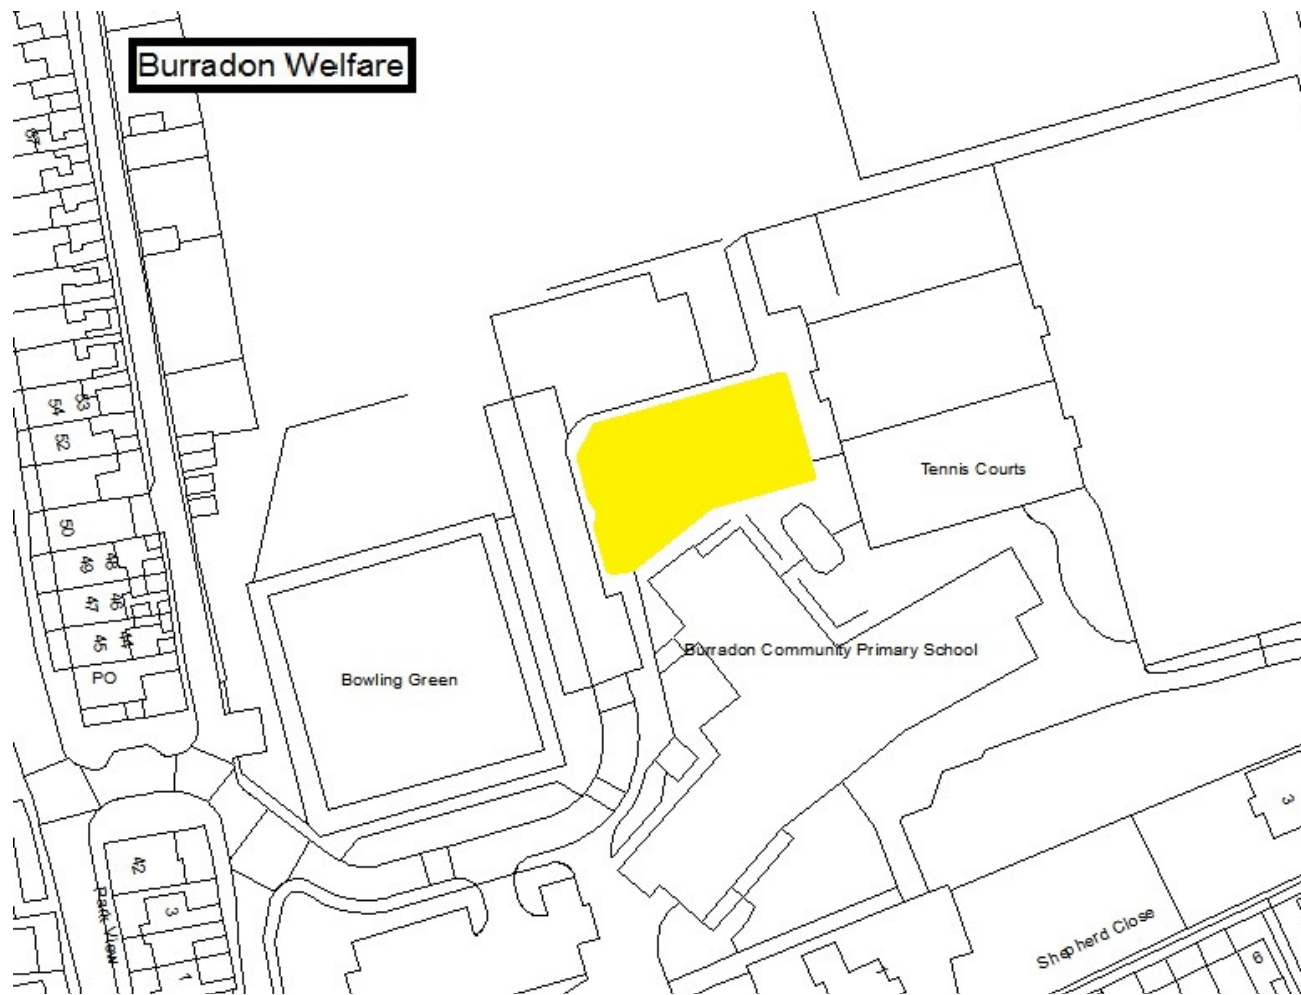

Schedule 1 – Play Sites. Map 1.1 Alexander Scott Park Play Site

Schedule 1 – Play Sites. Map 1.2 Annitsford Play Site

Schedule 1 – Play Sites. Map 1.3 The Avenue Play Site

Schedule 1 – Play Sites. Map 1.4 Benton Quarry Play Site

Schedule 1 – Play Sites. Map 1.5 Bolam Grove Play Site

Schedule 1 – Play Sites. Map 1.6 Burradon Welfare Play Site

Schedule 1 – Play Sites. Map 1.7 Castle Park Play Site

Schedule 1 – Play Sites. Map 1.8 Churchill Playing Fields Play Site

Schedule 1 – Play Sites. Map 1.9 Crawley Road Play Site

Schedule 1 – Play Sites. Map 1.10 Cullercoats Play Site

Schedule 1 – Play Sites. Map 1.11 Earsdon Village Play Site

Schedule 1 – Play Sites. Map 1.12 East Howdon Play Site / Map 1.13 East Howdon MUGA