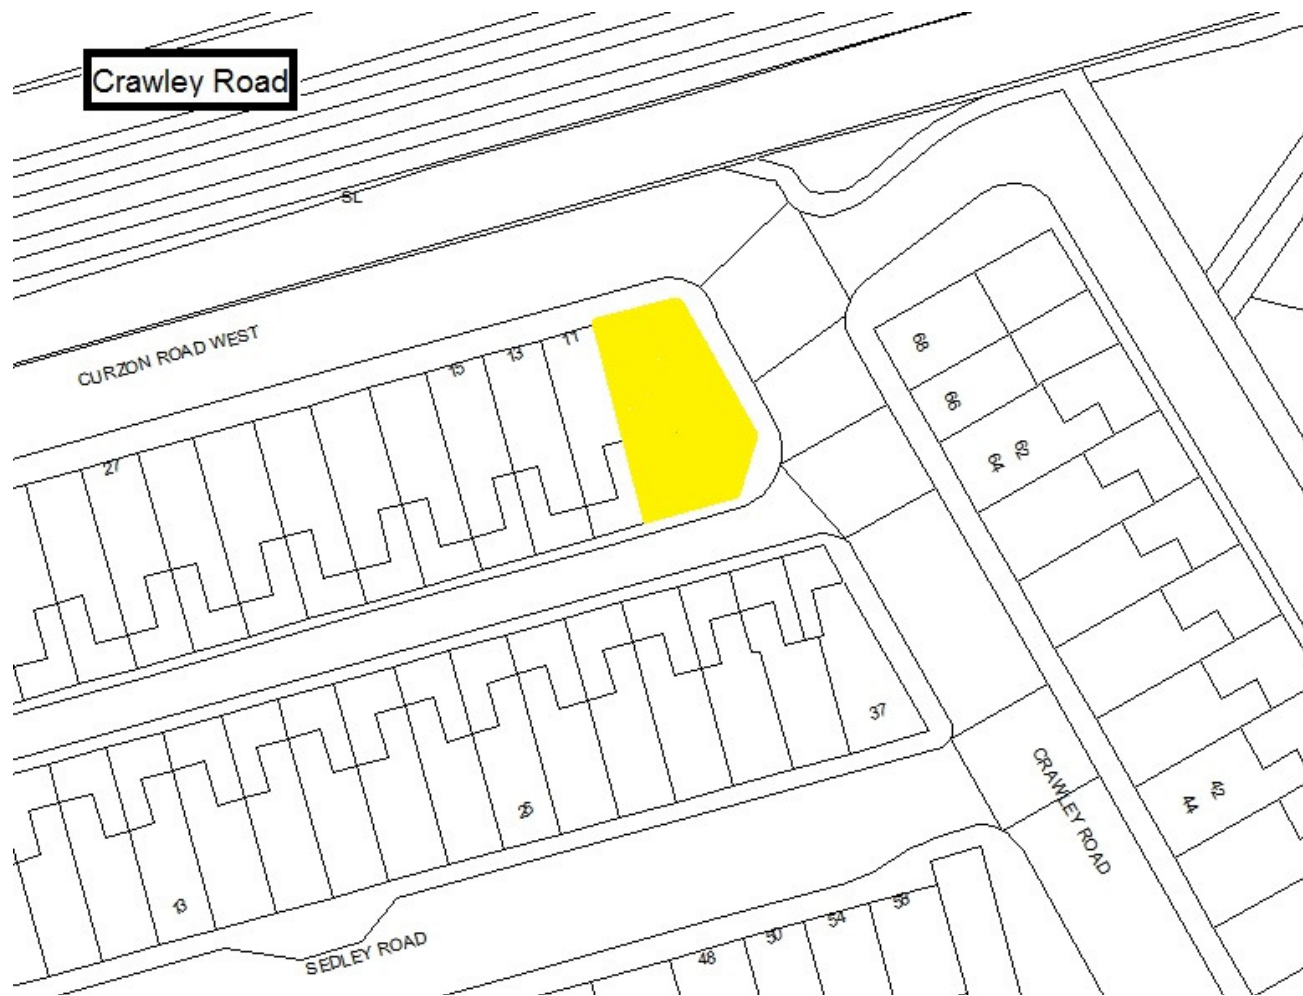

Schedule 1 – Play Sites. Map 1.1 Alexander Scott Park Play Site

Schedule 1 – Play Sites. Map 1.2 Annitsford Play Site

Schedule 1 – Play Sites. Map 1.3 The Avenue Play Site

Schedule 1 – Play Sites. Map 1.4 Benton Quarry Play Site

Schedule 1 – Play Sites. Map 1.5 Bolam Grove Play Site

Schedule 1 – Play Sites. Map 1.6 Burradon Welfare Play Site

Schedule 1 – Play Sites. Map 1.7 Castle Park Play Site

Schedule 1 – Play Sites. Map 1.8 Churchill Playing Fields Play Site

Schedule 1 – Play Sites. Map 1.9 Crawley Road Play Site

Schedule 1 – Play Sites. Map 1.10 Cullercoats Play Site

Schedule 1 – Play Sites. Map 1.11 Earsdon Village Play Site

Schedule 1 – Play Sites. Map 1.12 East Howdon Play Site / Map 1.13 East Howdon MUGA