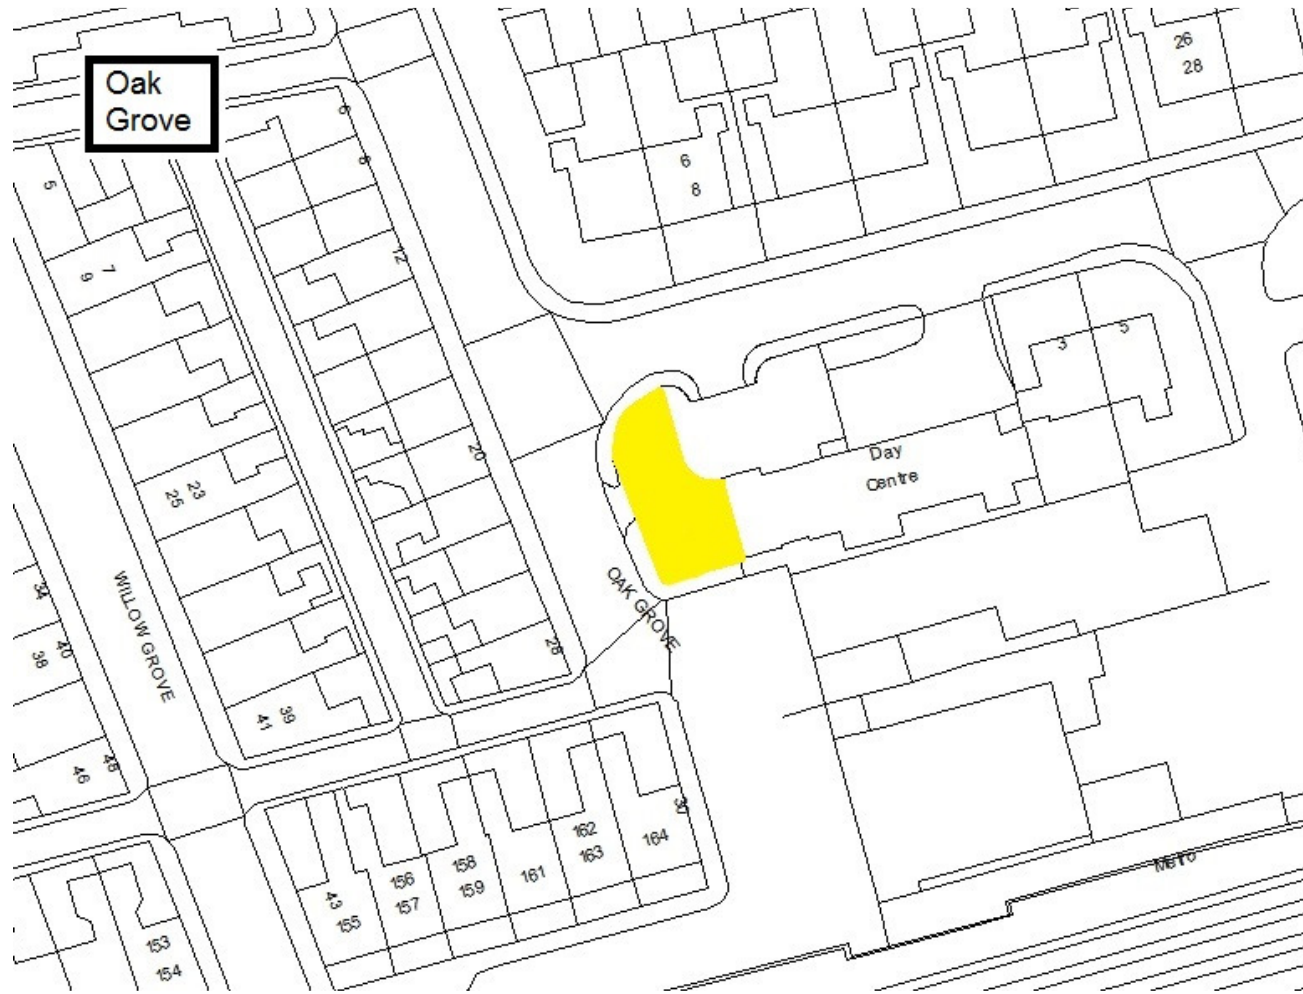

Schedule 1 – Play Sites. Map 1.34 Oak Grove Play Site