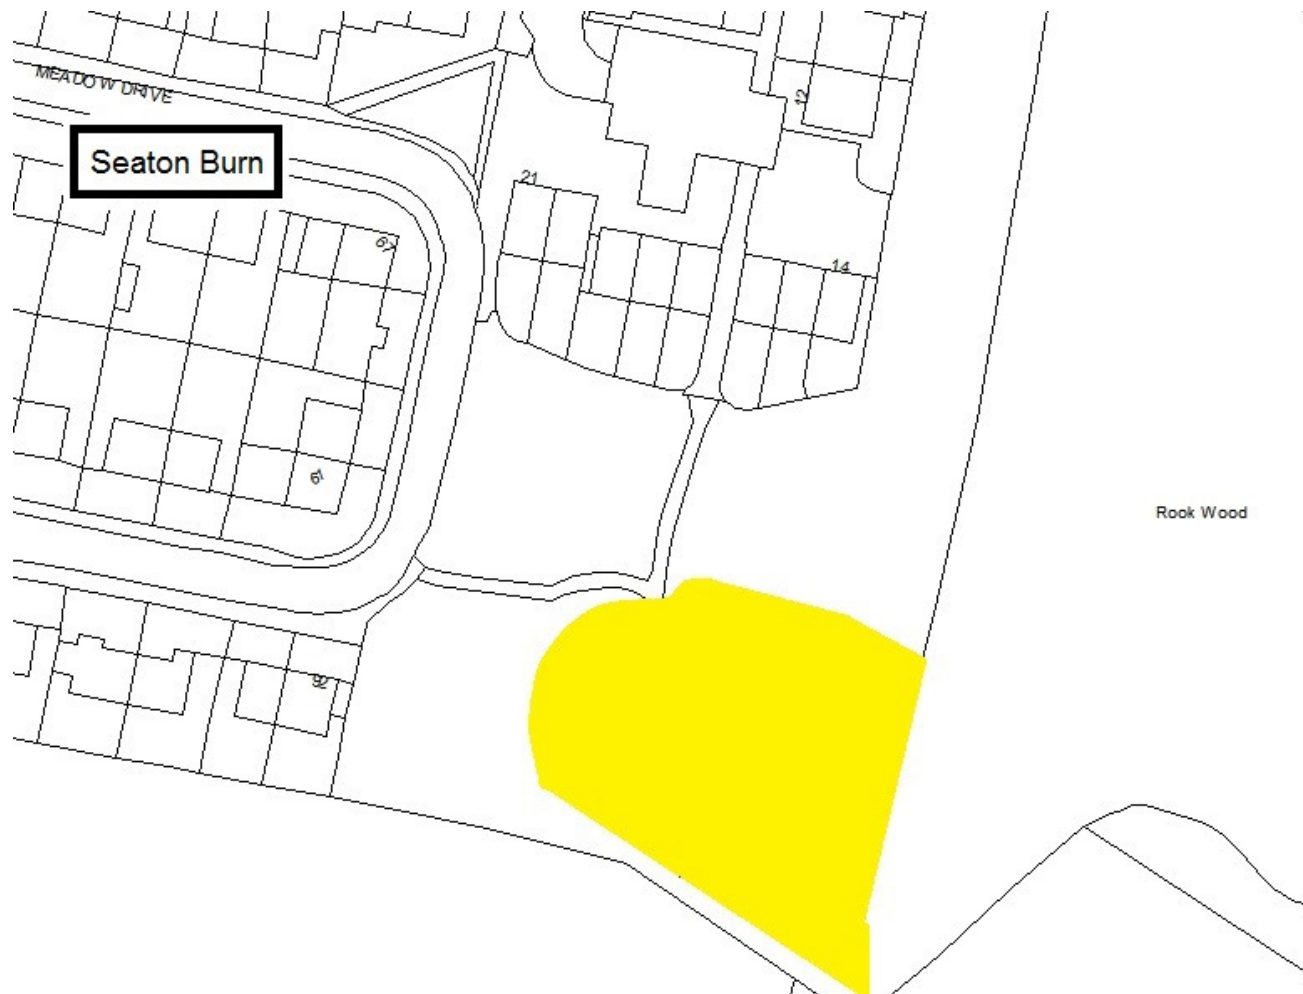

Schedule 1 – Play Sites. Map 1.1 Alexander Scott Park Play Site

Schedule 1 – Play Sites. Map 1.2 Annitsford Play Site

Schedule 1 – Play Sites. Map 1.3 The Avenue Play Site

Schedule 1 – Play Sites. Map 1.4 Benton Quarry Play Site

Schedule 1 – Play Sites. Map 1.56 Rising Sun Countryside Centre Play Site

Schedule 1 – Play Sites. Map 1.42 Rockcliffe Park Play Site

Schedule 1 – Play Sites. Map 1.43 Seaton Burn Play Site

Schedule 1 – Play Sites. Map 1.44 Springfield Park Play Site

Schedule 1 – Play Sites. Map 1.45 Station Road Play Site & MUGA

Schedule 1 – Play Sites. Map 1.46 Stonelea Play Site

Schedule 1 – Play Sites. Map 1.47 Tall Trees Play Site

Schedule 1 – Play Sites. Map 1.48 The Parks Skate Park