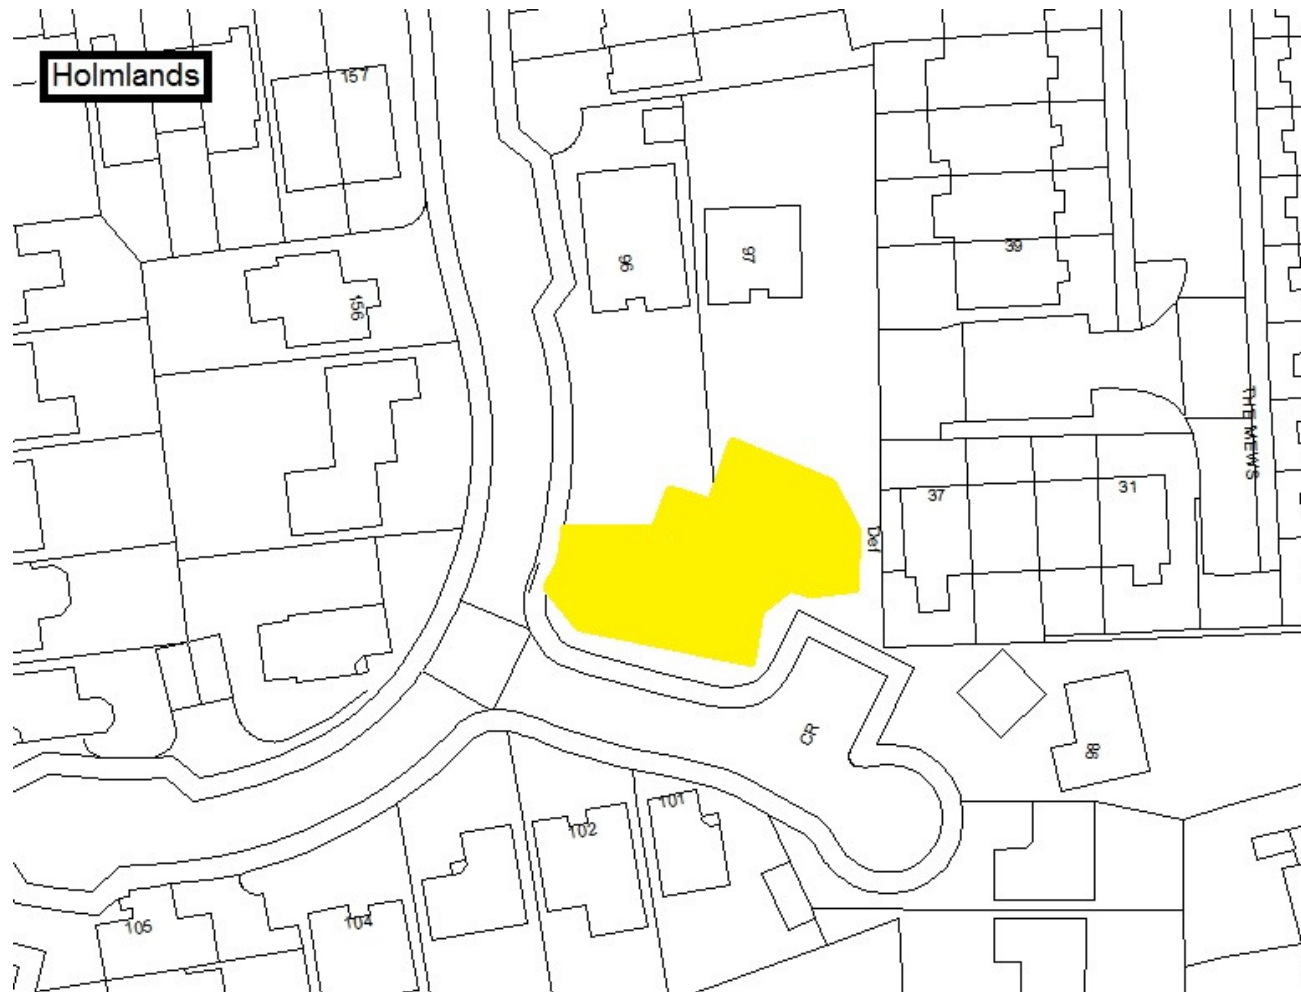

Schedule 1 – Play Sites. Map 1.1 Alexander Scott Park Play Site

Schedule 1 – Play Sites. Map 1.2 Annitsford Play Site

Schedule 1 – Play Sites. Map 1.3 The Avenue Play Site

Schedule 1 – Play Sites. Map 1.4 Benton Quarry Play Site

Schedule 1 – Play Sites. Map 1.5 Bolam Grove Play Site

Schedule 1 – Play Sites. Map 1.6 Burradon Welfare Play Site

Schedule 1 – Play Sites. Map 1.7 Castle Park Play Site

Schedule 1 – Play Sites. Map 1.8 Churchill Playing Fields Play Site

Schedule 1 – Play Sites. Map 1.9 Crawley Road Play Site

Schedule 1 – Play Sites. Map 1.10 Cullercoats Play Site

Schedule 1 – Play Sites. Map 1.11 Earsdon Village Play Site

Schedule 1 – Play Sites. Map 1.12 East Howdon Play Site / Map 1.13 East Howdon MUGA

Schedule 1 – Play Sites. Map 1.14 Hadrian Park Play Site & MUGA

Schedule 1 – Play Sites. Map 1.15 Hill Top Play Site & MUGA

Schedule 1 – Play Sites. Map 1.16 Holmlands Play Site

Schedule 1 – Play Sites. Map 1.17 Holy Cross Play Site