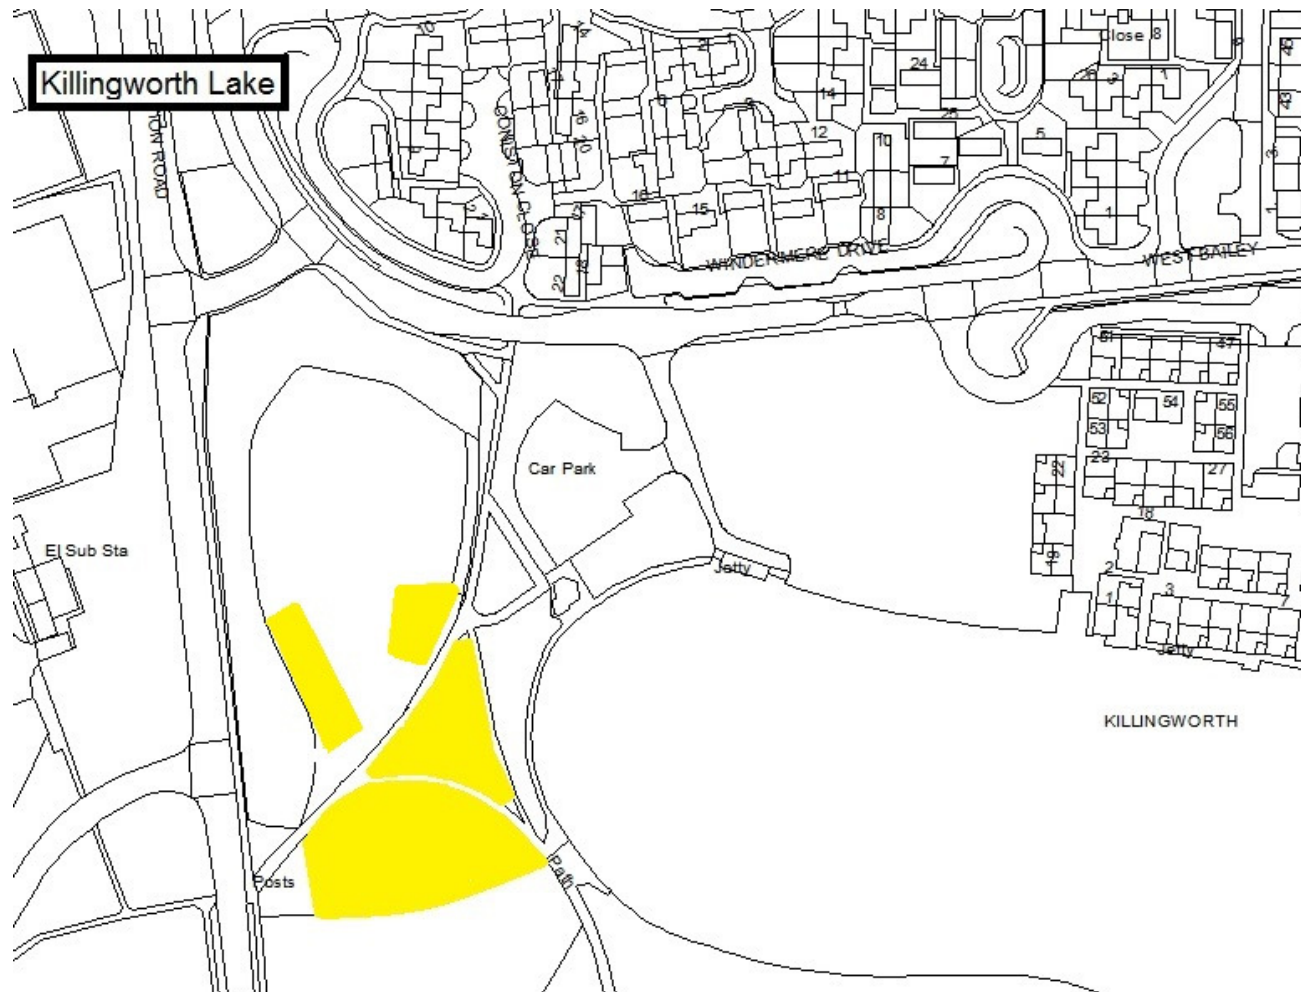

Schedule 1 – Play Sites. Map 1.1 Alexander Scott Park Play Site

Schedule 1 – Play Sites. Map 1.2 Annitsford Play Site

Schedule 1 – Play Sites. Map 1.3 The Avenue Play Site

Schedule 1 – Play Sites. Map 1.4 Benton Quarry Play Site

Schedule 1 – Play Sites. Map 1.14 Hadrian Park Play Site & MUGA

Schedule 1 – Play Sites. Map 1.15 Hill Top Play Site & MUGA

Schedule 1 – Play Sites. Map 1.16 Holmlands Play Site

Schedule 1 – Play Sites. Map 1.17 Holy Cross Play Site

Schedule 1 – Play Sites. Map 1.18 Howdon Community Centre Play Site

Schedule 1 – Play Sites. Map 1.19 Howdon Park Play Site, Skate Area & MUGA

Schedule 1 – Play Sites. Map 1.20 Killingworth Lake Play Site

Schedule 1 – Play Sites. Map 1.21 Killingworth Park Play Site

Schedule 1 – Play Sites. Map 1.22 Kings Road South, The Covers Play Site

Schedule 1 – Play Sites. Map 1.23 Langley MUGA

Schedule 1 – Play Sites. Map 1.24 Links Road Play Site