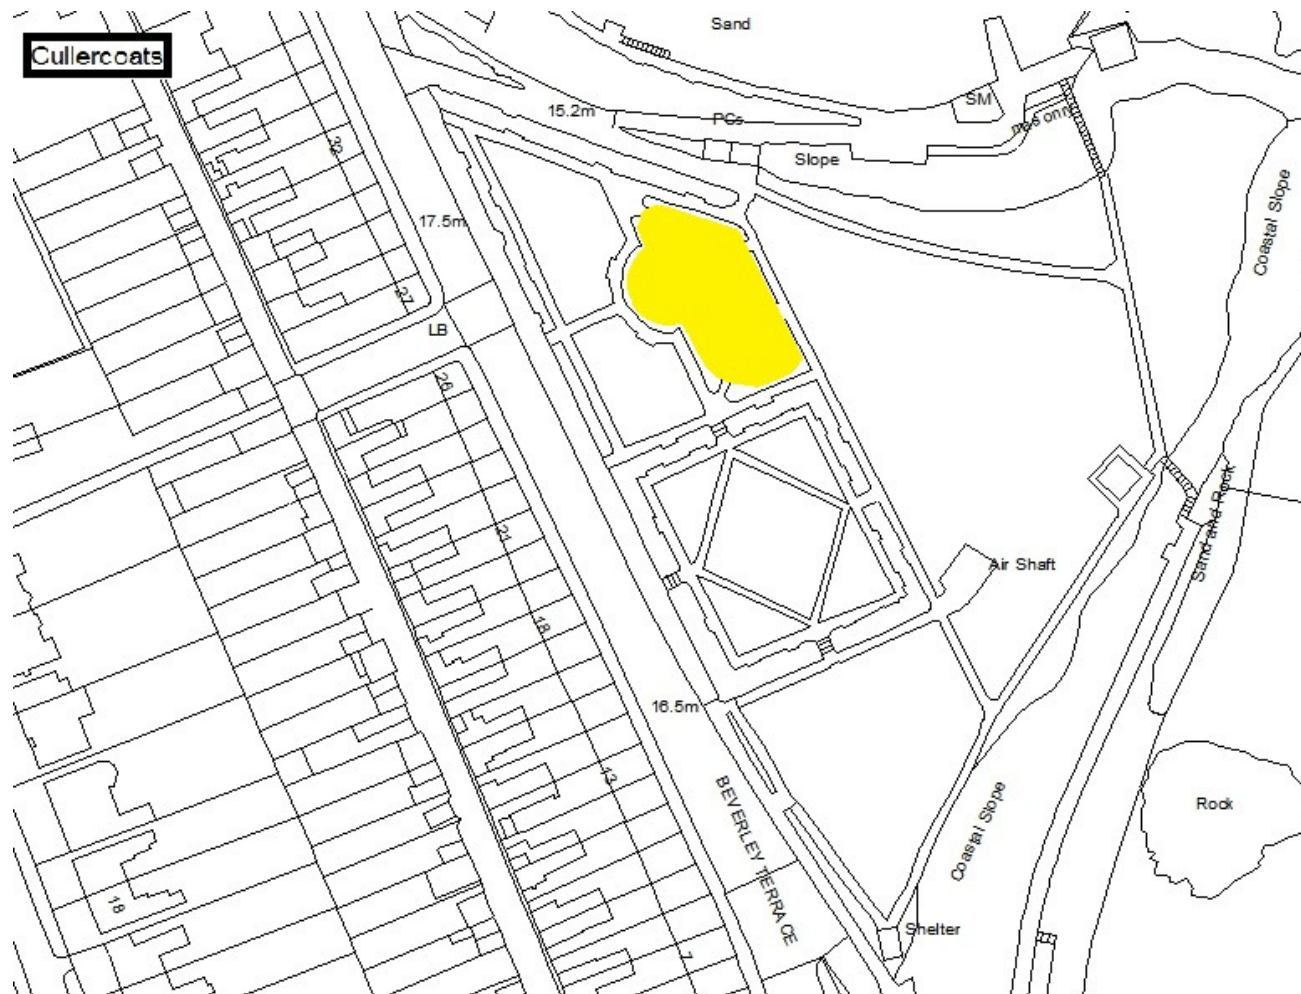

Schedule 1 – Play Sites. Map 1.1 Alexander Scott Park Play Site

Schedule 1 – Play Sites. Map 1.2 Annitsford Play Site

Schedule 1 – Play Sites. Map 1.3 The Avenue Play Site

Schedule 1 – Play Sites. Map 1.4 Benton Quarry Play Site

Schedule 1 – Play Sites. Map 1.5 Bolam Grove Play Site

Schedule 1 – Play Sites. Map 1.6 Burradon Welfare Play Site

Schedule 1 – Play Sites. Map 1.7 Castle Park Play Site

Schedule 1 – Play Sites. Map 1.8 Churchill Playing Fields Play Site

Schedule 1 – Play Sites. Map 1.9 Crawley Road Play Site

Schedule 1 – Play Sites. Map 1.10 Cullercoats Play Site

Schedule 1 – Play Sites. Map 1.11 Earsdon Village Play Site

Schedule 1 – Play Sites. Map 1.12 East Howdon Play Site / Map 1.13 East Howdon MUGA