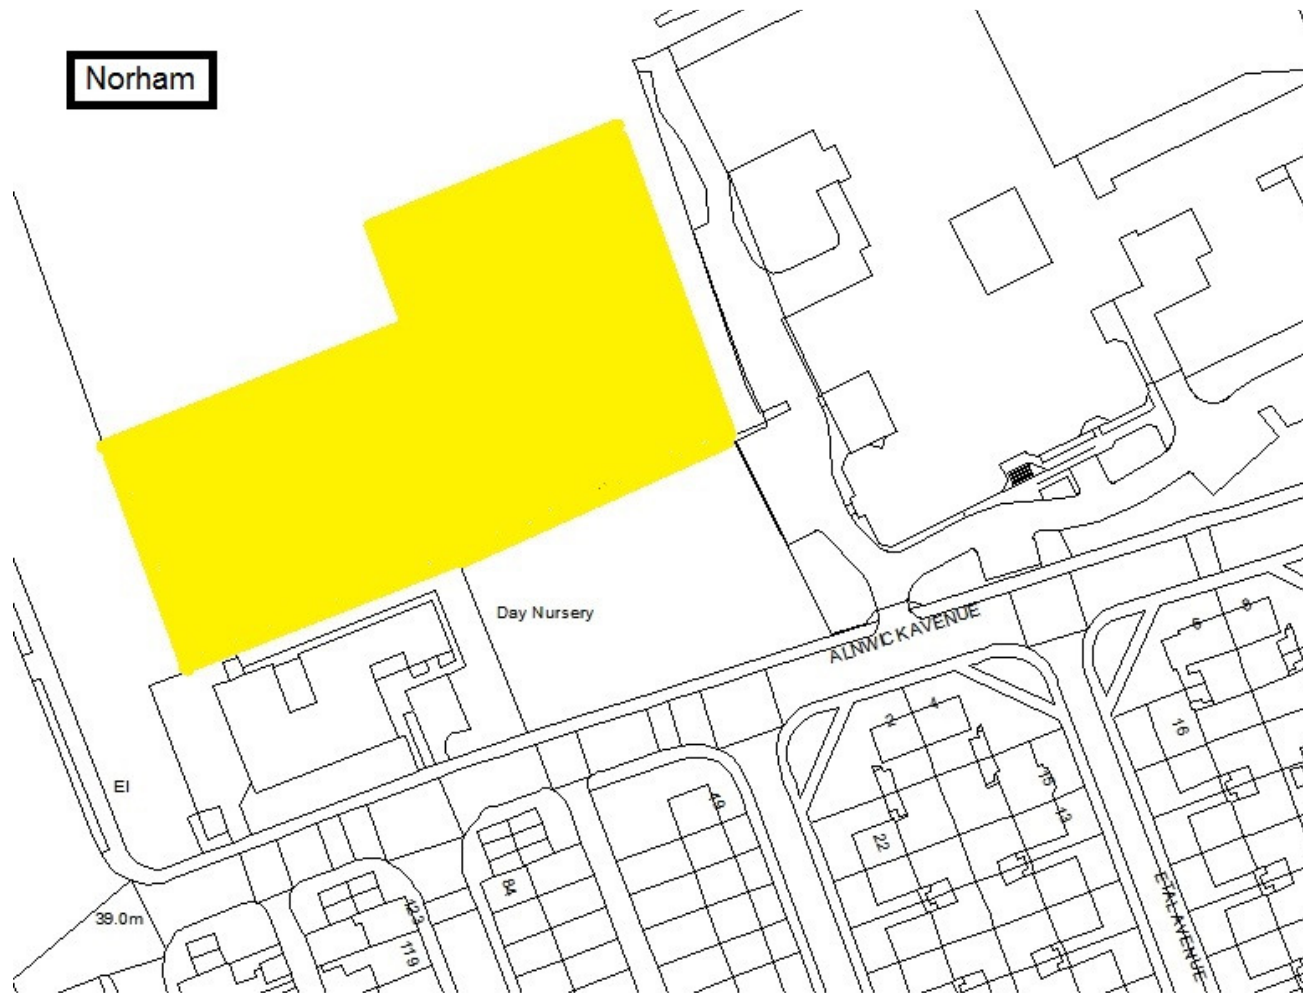

Schedule 1 – Play Sites. Map 1.1 Alexander Scott Park Play Site

Schedule 1 – Play Sites. Map 1.2 Annitsford Play Site

Schedule 1 – Play Sites. Map 1.3 The Avenue Play Site

Schedule 1 – Play Sites. Map 1.4 Benton Quarry Play Site

Schedule 1 – Play Sites. Map 1.25 Lockey Park Play Site & MUGA

Schedule 1 – Play Sites. Map 1.26 Marmion Terrace Play Site

Schedule 1 – Play Sites. Map 1.27 Merlin Place Play Site

Schedule 1 – Play Sites. Map 1.28 Moorside Play Site & Kick About

Schedule 1 – Play Sites. Map 1.29 Murrayfields Play Site

Schedule 1 – Play Sites. Map 1.30 Nelson Terrace Play Site

Schedule 1 – Play Sites. Map 1.31 Norham Play Site & MUGA

Schedule 1 – Play Sites. Map 1.32 North Terrace Ball Games Area