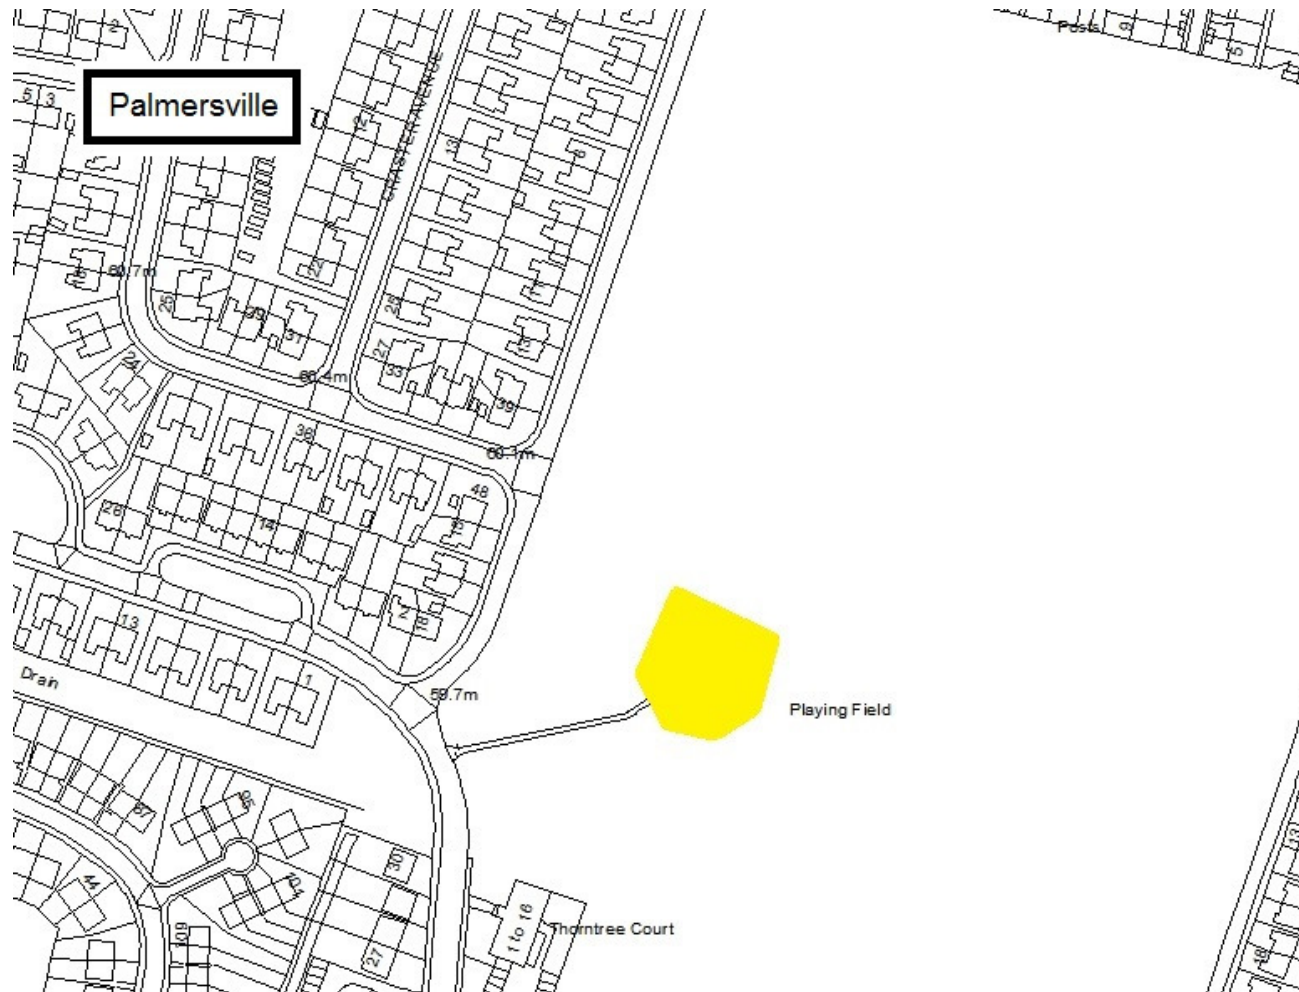

Schedule 1 – Play Sites. Map 1.1 Alexander Scott Park Play Site

Schedule 1 – Play Sites. Map 1.2 Annitsford Play Site

Schedule 1 – Play Sites. Map 1.3 The Avenue Play Site

Schedule 1 – Play Sites. Map 1.4 Benton Quarry Play Site

Schedule 1 – Play Sites. Map 1.29 Murrayfields Play Site

Schedule 1 – Play Sites. Map 1.30 Nelson Terrace Play Site

Schedule 1 – Play Sites. Map 1.31 Norham Play Site & MUGA

Schedule 1 – Play Sites. Map 1.32 North Terrace Ball Games Area

Schedule 1 – Play Sites. Map 1.33 Northumberland Park Play Site & BMX Track

Schedule 1 – Play Sites. Map 1.34 Oak Grove Play Site

Schedule 1 – Play Sites. Map 1.35 Oxford Centre Play Site & MUGA

Schedule 1 – Play Sites. Map 1.36 Palmersville Play Site