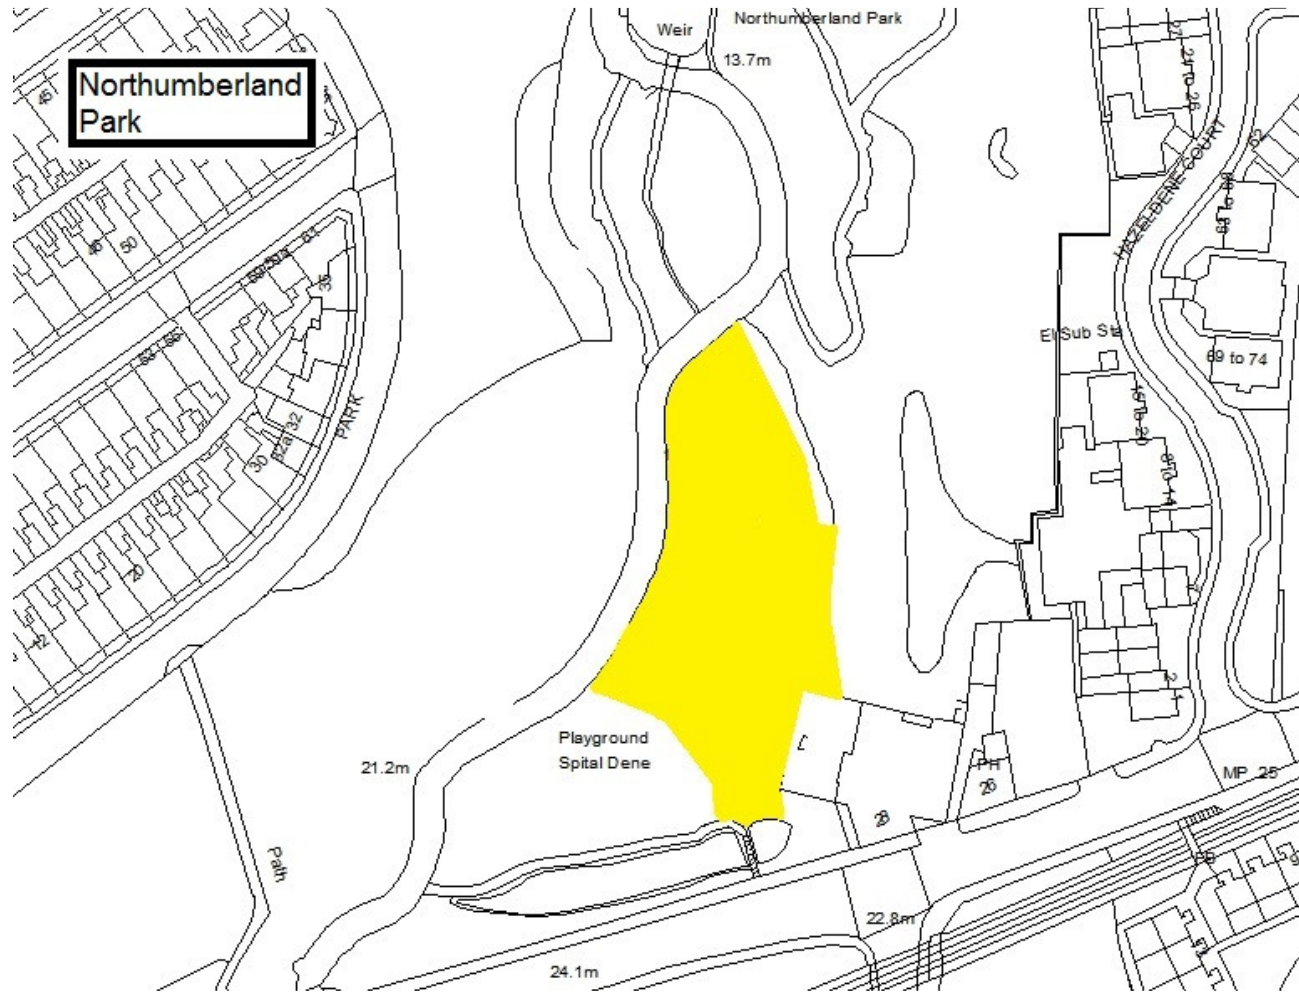

Schedule 1 – Play Sites. Map 1.33 Northumberland Park Play Site & BMX Track