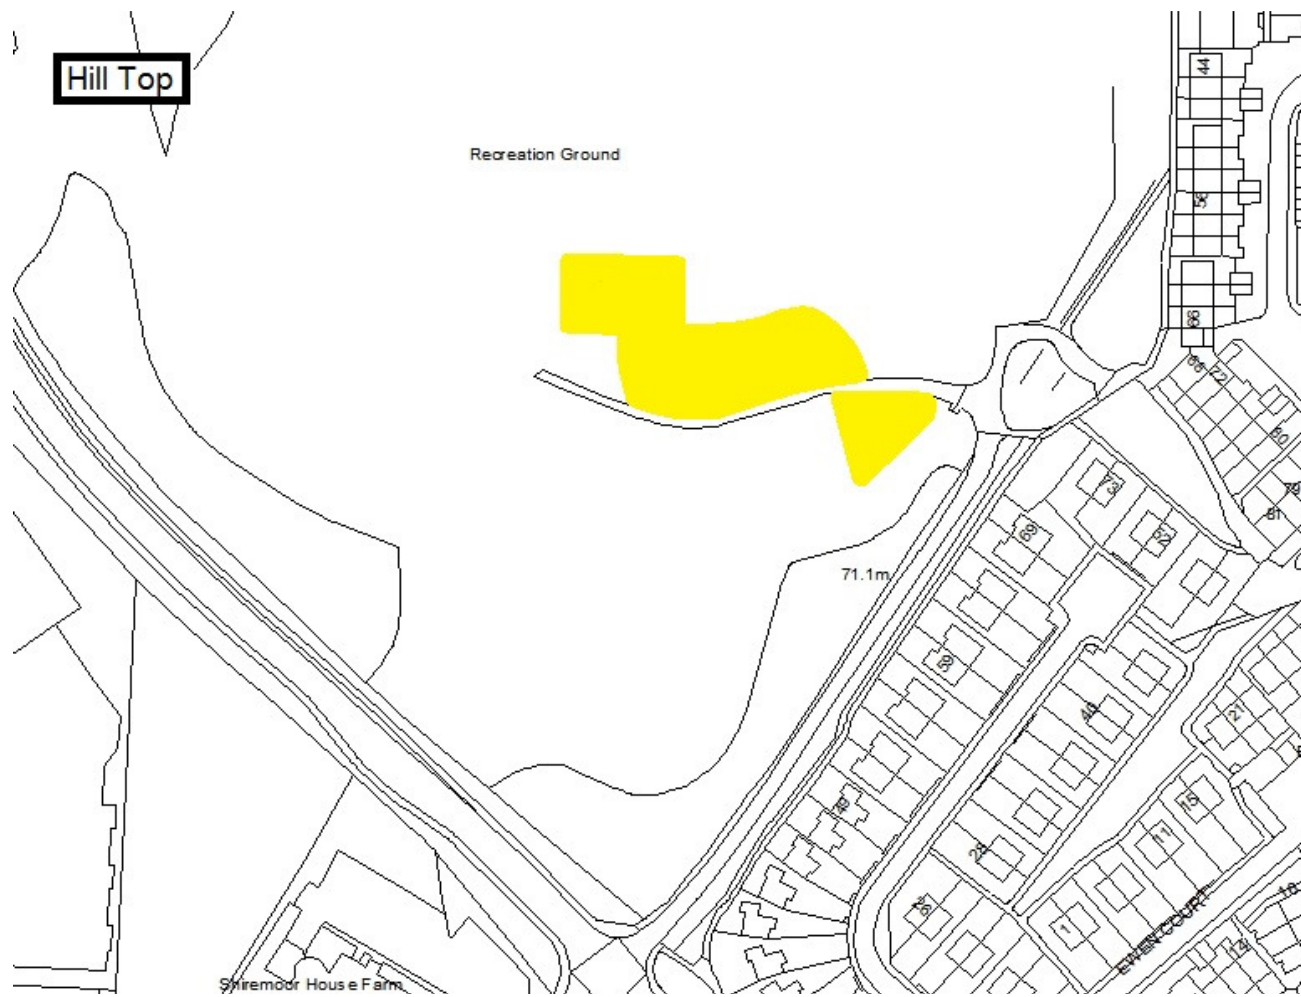

Schedule 1 – Play Sites. Map 1.15 Hill Top Play Site & MUGA