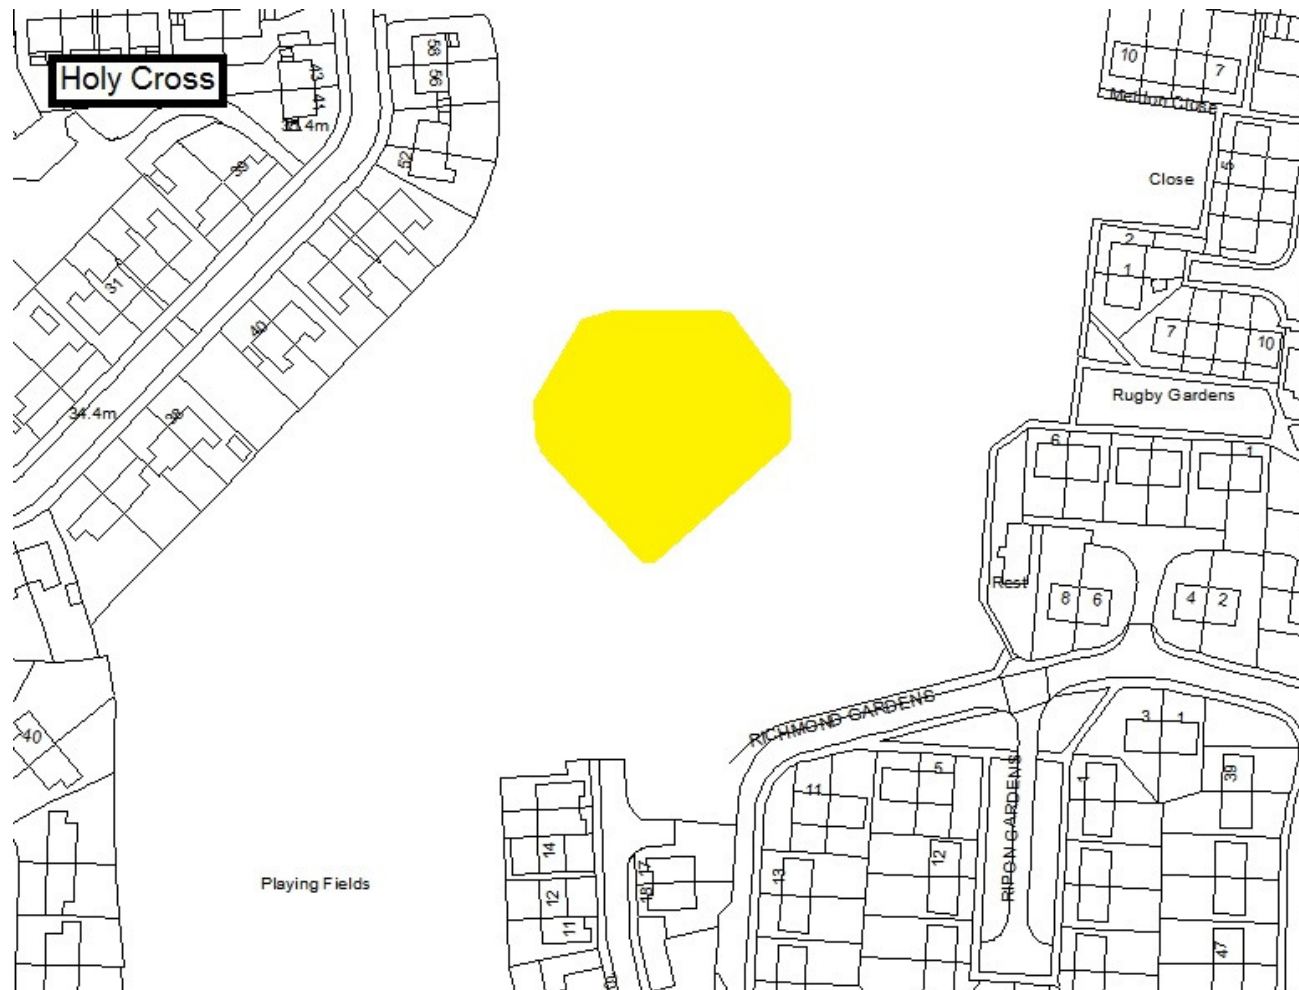

Schedule 1 – Play Sites. Map 1.1 Alexander Scott Park Play Site

Schedule 1 – Play Sites. Map 1.2 Annitsford Play Site

Schedule 1 – Play Sites. Map 1.3 The Avenue Play Site

Schedule 1 – Play Sites. Map 1.4 Benton Quarry Play Site

Schedule 1 – Play Sites. Map 1.9 Crawley Road Play Site

Schedule 1 – Play Sites. Map 1.10 Cullercoats Play Site

Schedule 1 – Play Sites. Map 1.11 Earsdon Village Play Site

Schedule 1 – Play Sites. Map 1.12 East Howdon Play Site / Map 1.13 East Howdon MUGA

Schedule 1 – Play Sites. Map 1.14 Hadrian Park Play Site & MUGA

Schedule 1 – Play Sites. Map 1.15 Hill Top Play Site & MUGA

Schedule 1 – Play Sites. Map 1.16 Holmlands Play Site

Schedule 1 – Play Sites. Map 1.17 Holy Cross Play Site

Schedule 1 – Play Sites. Map 1.18 Howdon Community Centre Play Site

Schedule 1 – Play Sites. Map 1.19 Howdon Park Play Site, Skate Area & MUGA

Schedule 1 – Play Sites. Map 1.20 Killingworth Lake Play Site