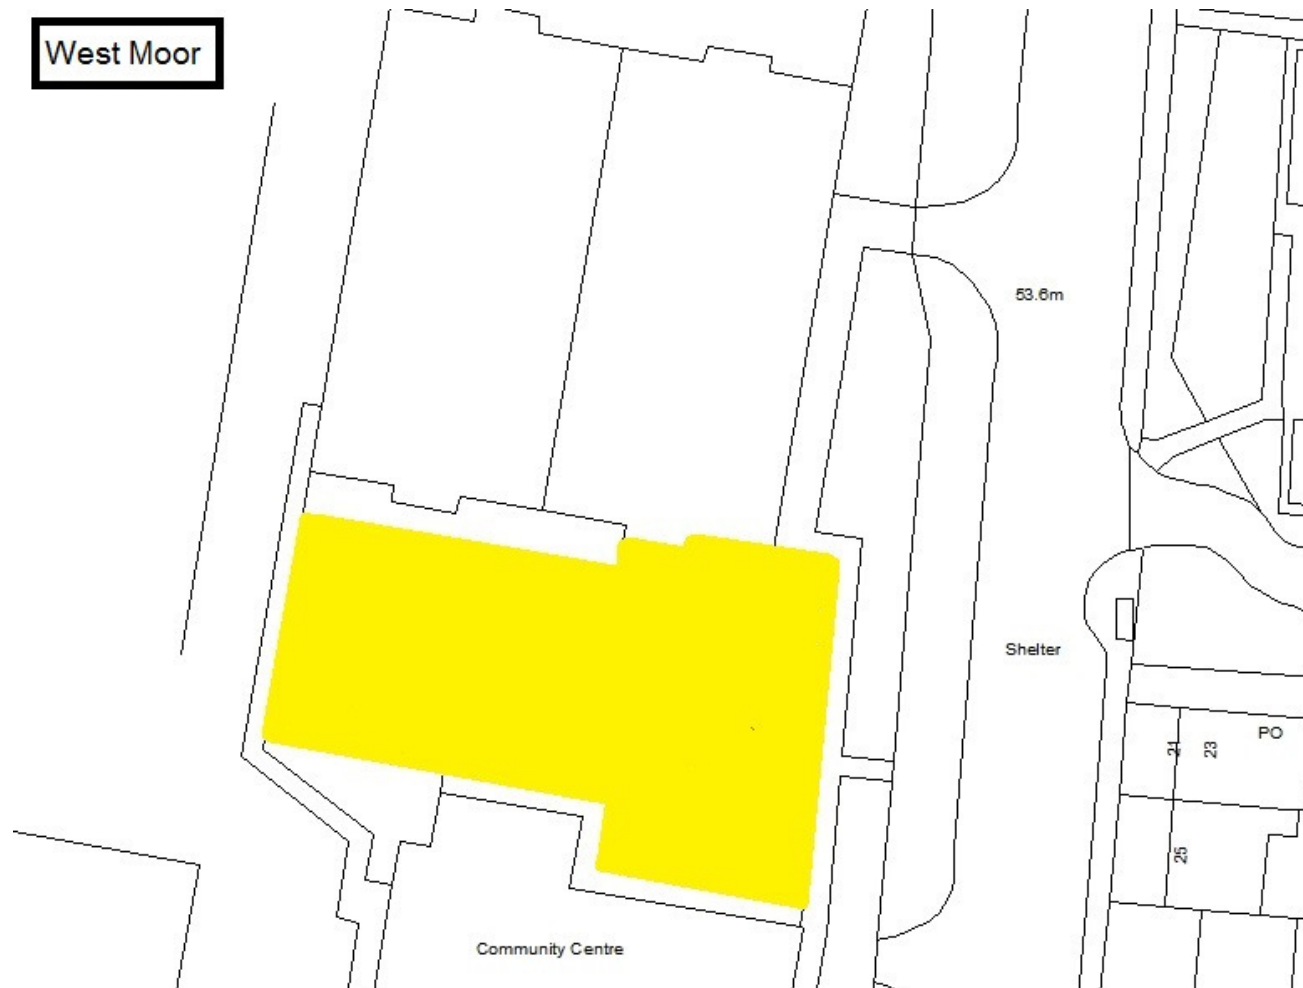

Schedule 1 – Play Sites. Map 1.1 Alexander Scott Park Play Site

Schedule 1 – Play Sites. Map 1.2 Annitsford Play Site

Schedule 1 – Play Sites. Map 1.3 The Avenue Play Site

Schedule 1 – Play Sites. Map 1.4 Benton Quarry Play Site

Schedule 1 – Play Sites. Map 1.45 Station Road Play Site & MUGA

Schedule 1 – Play Sites. Map 1.46 Stonelea Play Site

Schedule 1 – Play Sites. Map 1.47 Tall Trees Play Site

Schedule 1 – Play Sites. Map 1.48 The Parks Skate Park

Schedule 1 – Play Sites. Map 1.49 Tynemouth Park Play Site

Schedule 1 – Play Sites. Map 1.50 West Allotment Play Site & MUGA

Schedule 1 – Play Sites. Map 1.51 West Moor Play Site

Schedule 1 – Play Sites. Map 1.52 Whitley Park Play Site & MUGA / Map 1.53 Whitley Bay Water Park

Schedule 1 – Play Sites. Map 1.54 Wilton Drive Play Site

Schedule 1 – Play Sites. Map 1.55 Winifred Gardens Play Site