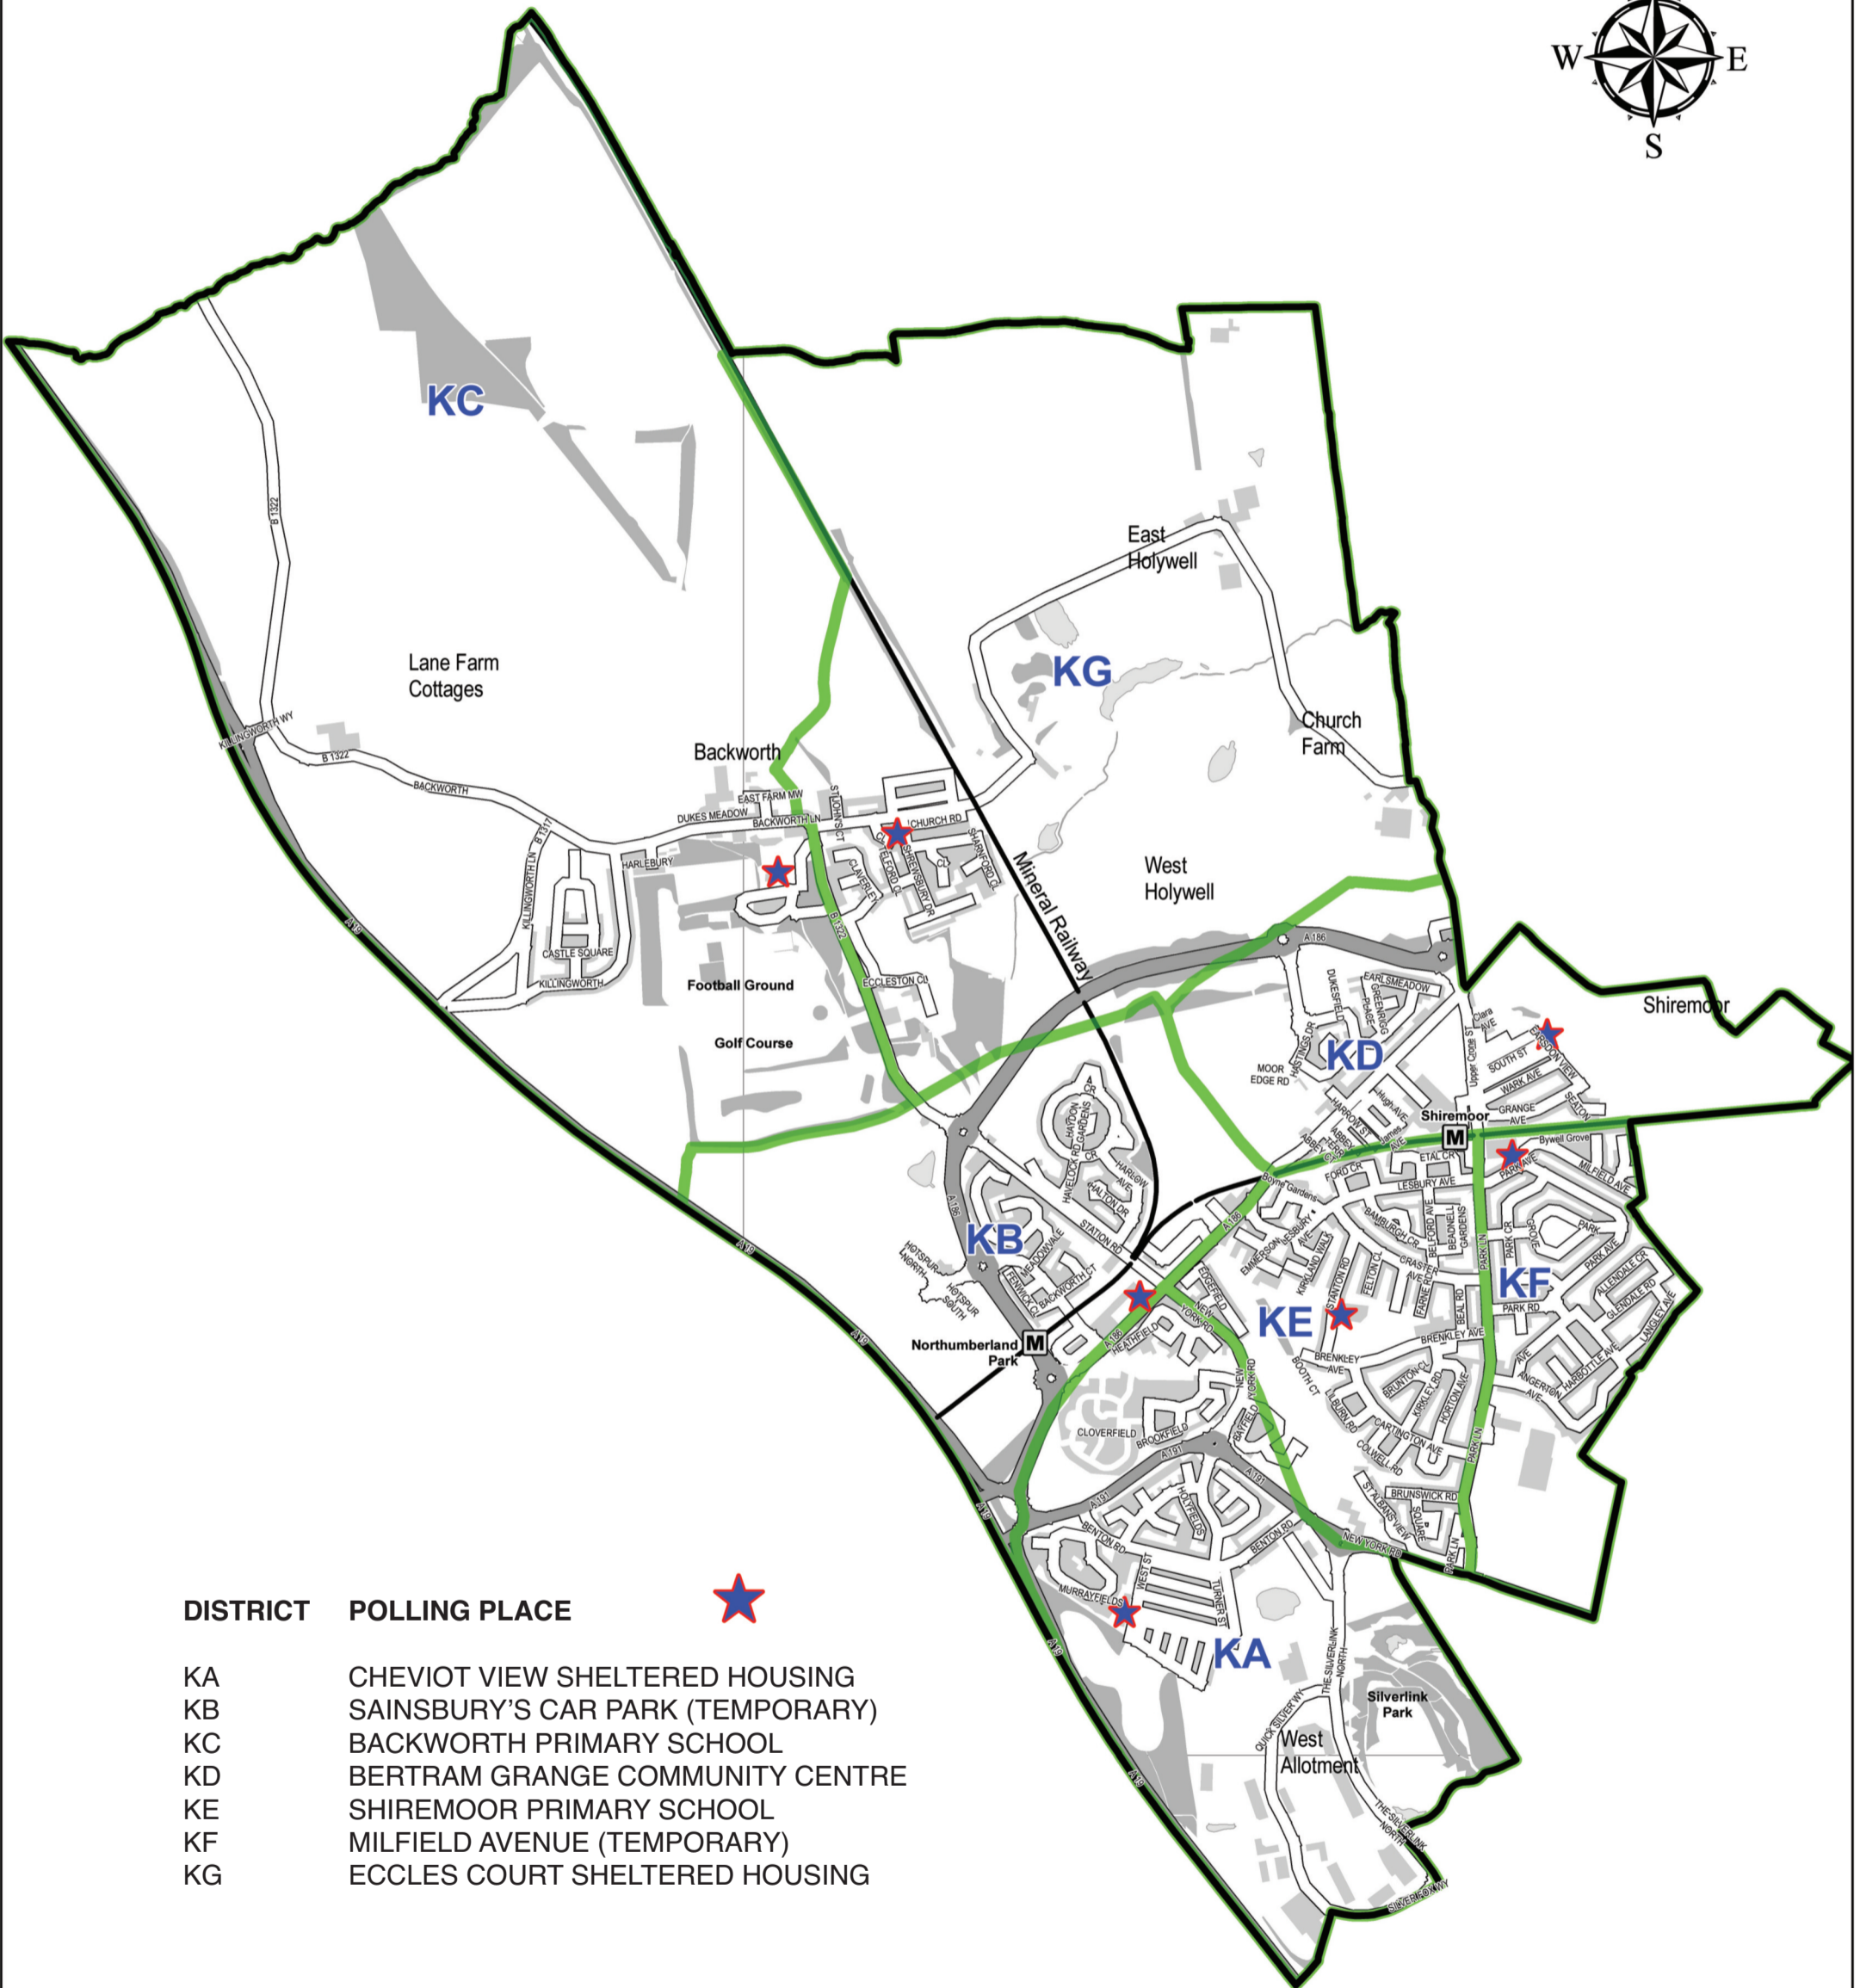

NORTH TYNESIDE COUNCIL

Chief Executive's Office

VALLEY WARD

North Tyneside Council

DISTRICT POLLING PLACE ★

- KA CHEVIOT VIEW SHELTERED HOUSING
- KB SAINSBURY'S CAR PARK (TEMPORARY)
- KC BACKWORTH PRIMARY SCHOOL
- KD BERTRAM GRANGE COMMUNITY CENTRE
- KE SHIREMOOR PRIMARY SCHOOL
- KF MILFIELD AVENUE (TEMPORARY)
- KG ECCLES COURT SHELTERED HOUSING