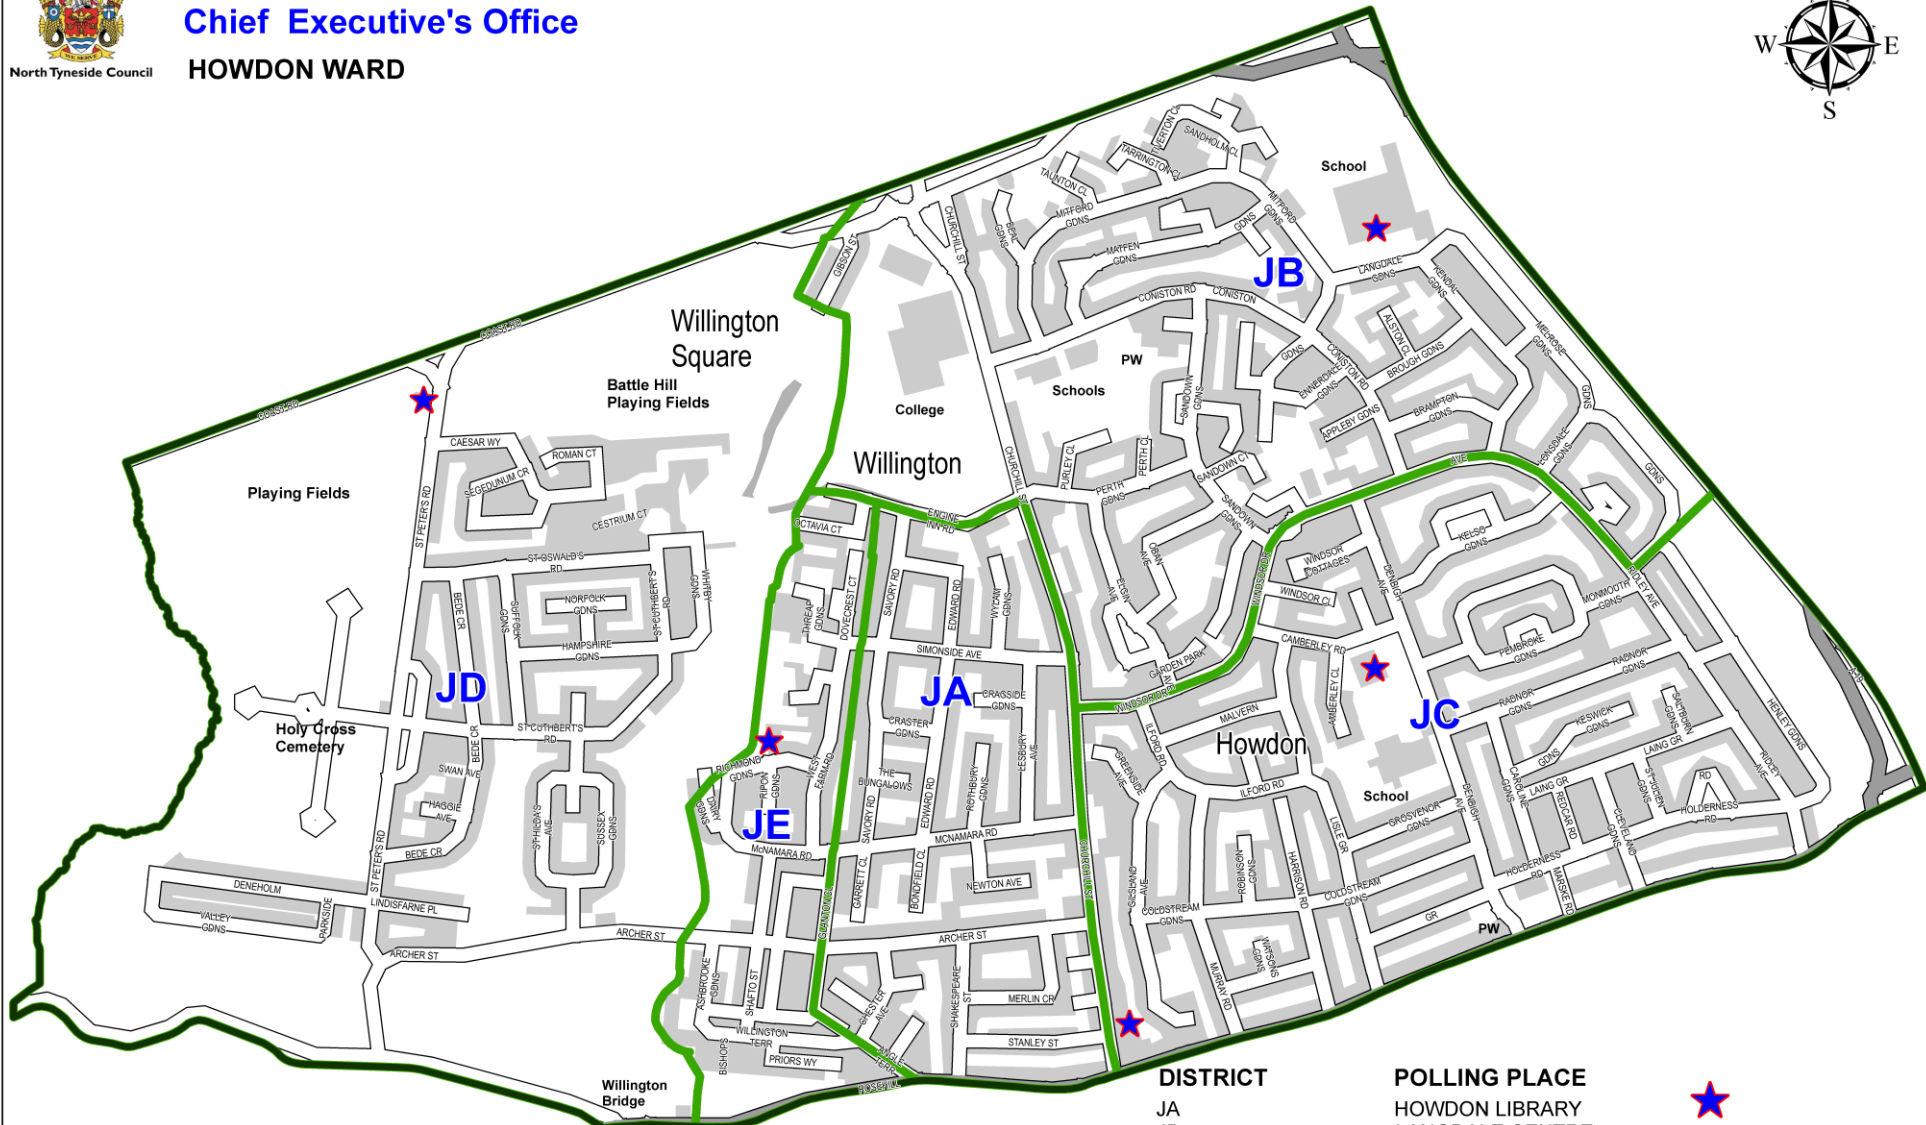

North Tyneside Council

NORTH TYNESIDE COUNCIL

Chief Executive's Office

HOWDON WARD

- DISTRICT**
- JA
 - JB
 - JC
 - JD
 - JE

- POLLING PLACE**
- ★ HOWDON LIBRARY
 - ★ LANGDALE CENTRE
 - ★ HOWDON COMMUNITY CENTRE
 - ★ ST PETER'S ROAD CHANGING ROOMS
 - ★ RICHMOND GARDENS RECREATION ROOMS